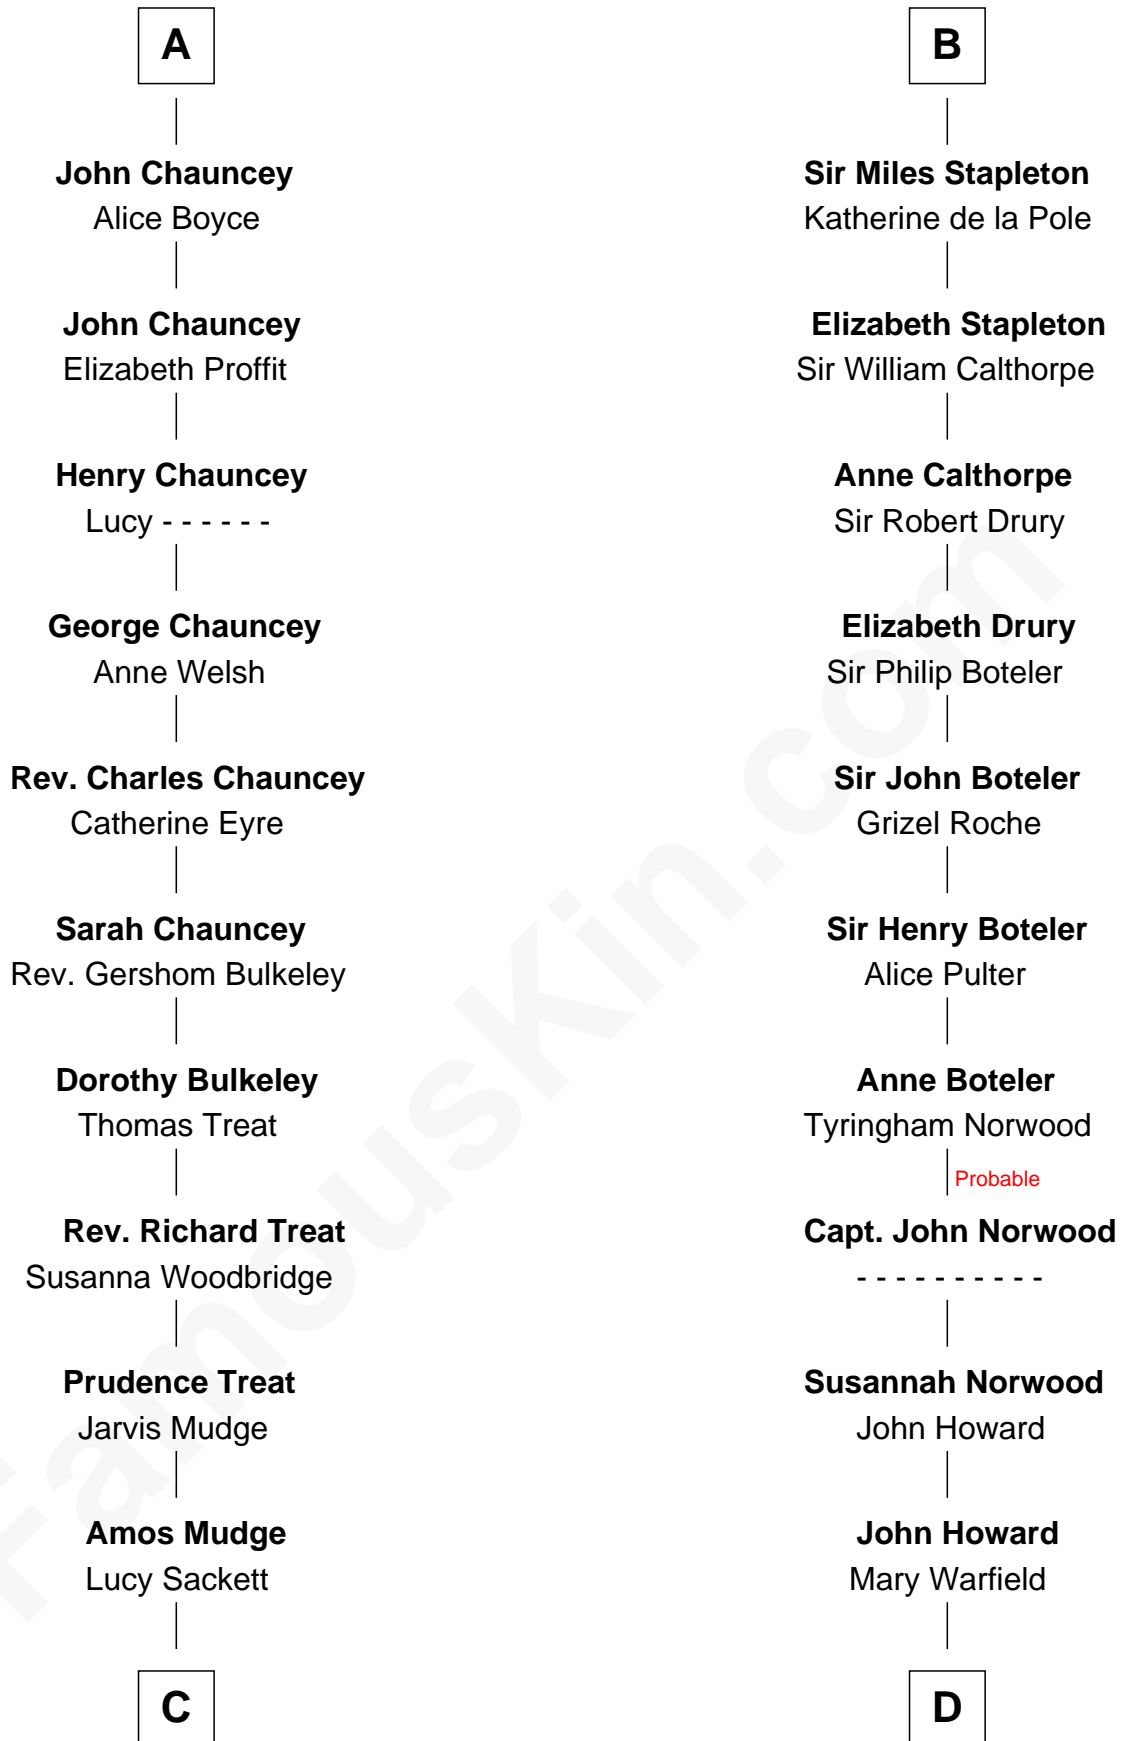

# FamousKin.com Relationship Chart of

**Dick Clark**

*Radio and TV Host*

19th cousin 2 times removed of

**Charles Carnan Ridgely**

*15th Governor of Maryland*

**Sir William Marshal**

Isabel de Clare

**C**

**Julia H. Mudge**  
George Barnard

**George Barnard**  
Jane Sophia Fuller

**Charles Fuller Barnard**  
Anna May Aldridge

**Julia Fuller Barnard**  
Richard Augustus Clark

**Dick Clark**  
*Radio and TV Host*

**D**

**Rachel Howard**  
Col. Charles Ridgely

**Achsah Ridgely**  
Charles R. Carnan

**Charles Carnan Ridgely**  
*15th Governor of Maryland*