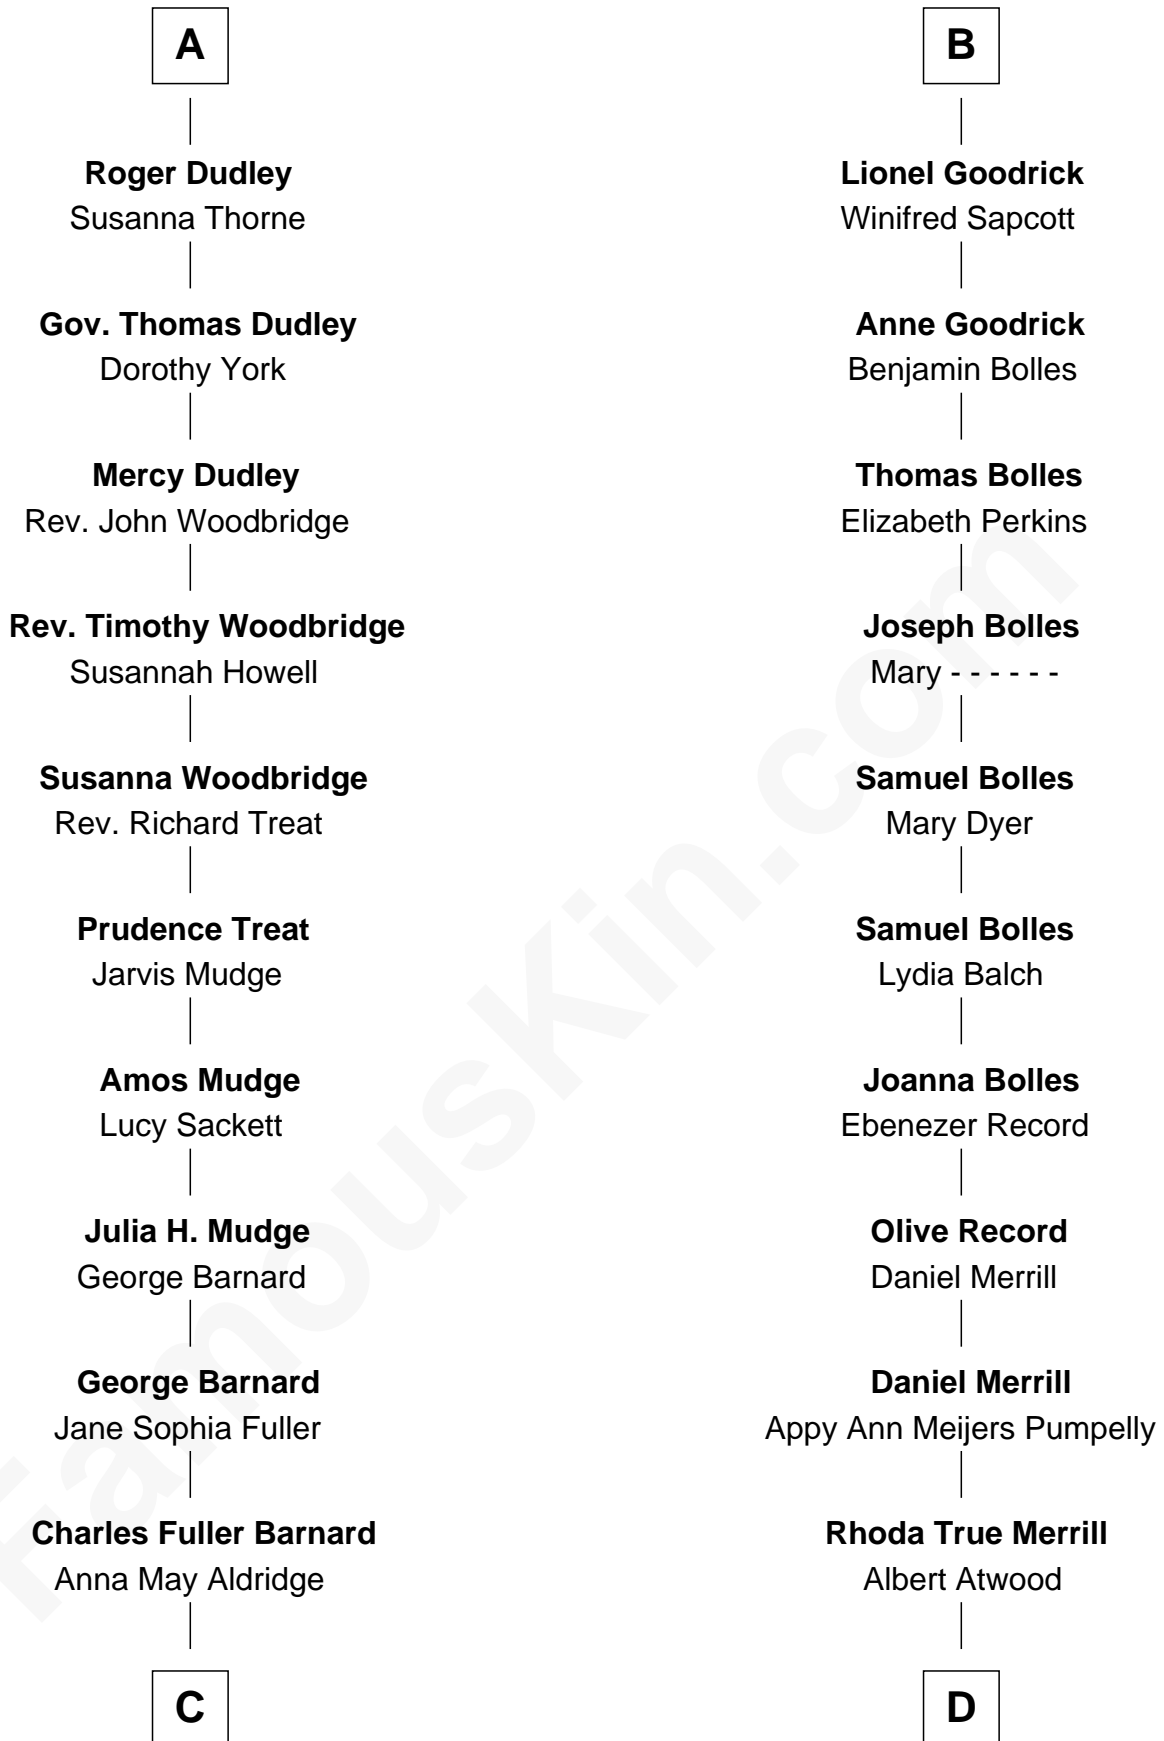

FamousKin.com Relationship Chart of

Dick Clark

Radio and TV Host

18th cousin 3 times removed of

Dave Cowens

NBA Hall of Famer

C

Julia Fuller Barnard
Richard Augustus Clark