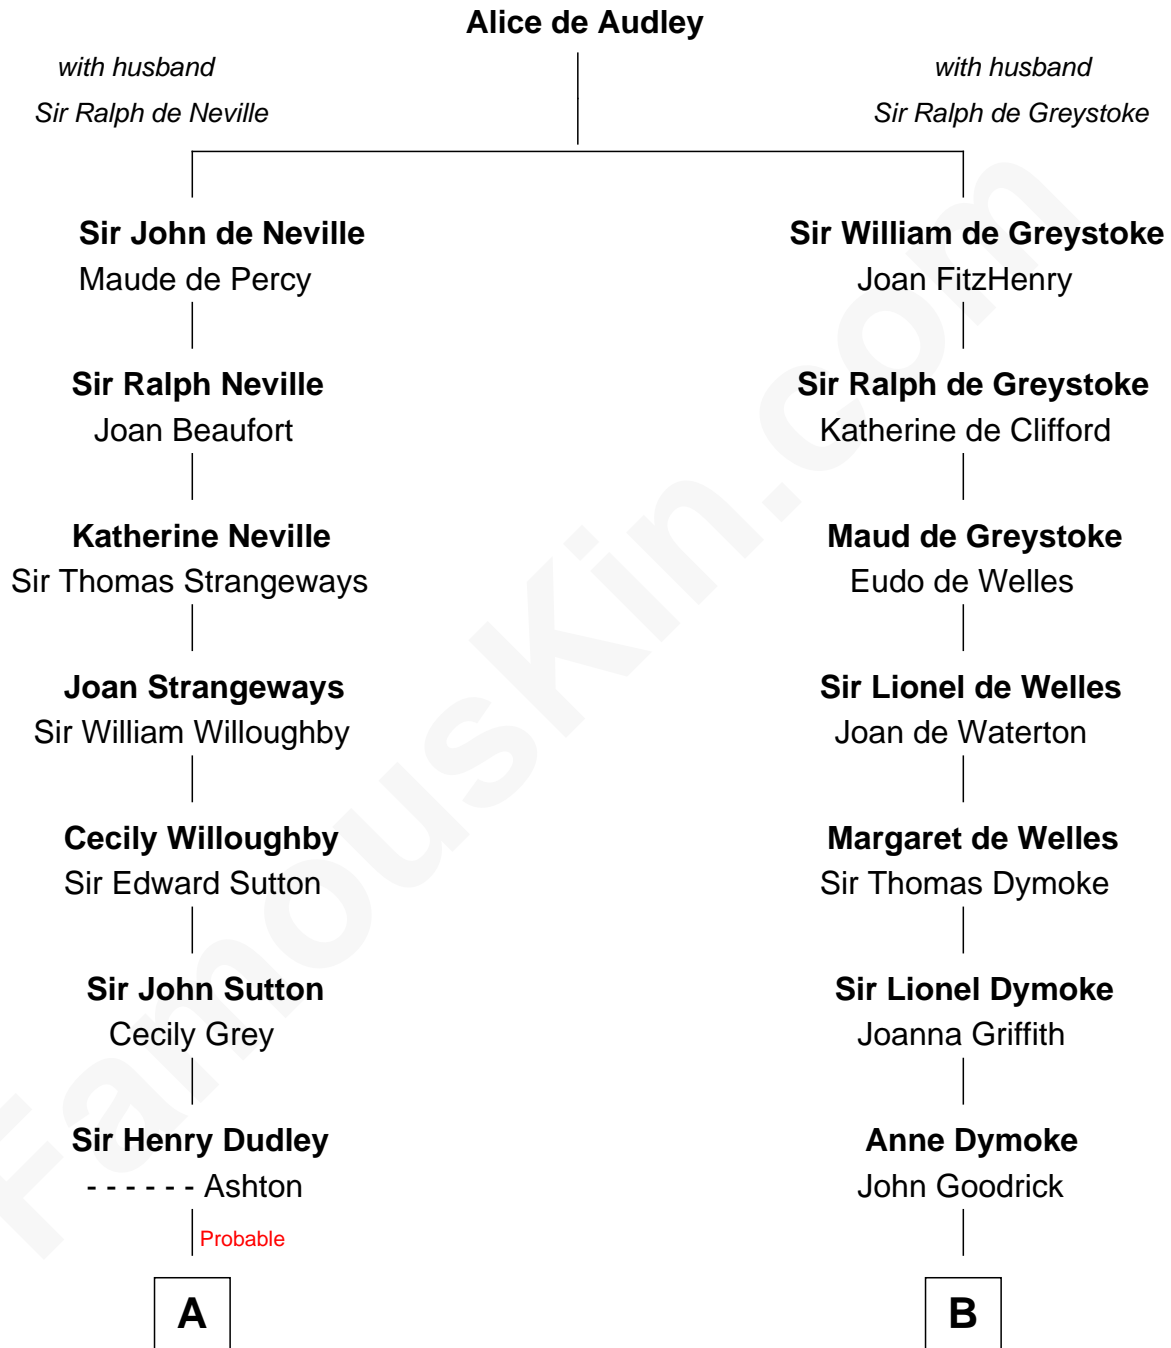

FamousKin.com Relationship Chart of

Dick Clark

Radio and TV Host

18th cousin 3 times removed of

Dave Cowens

NBA Hall of Famer

C

Julia Fuller Barnard
Richard Augustus Clark