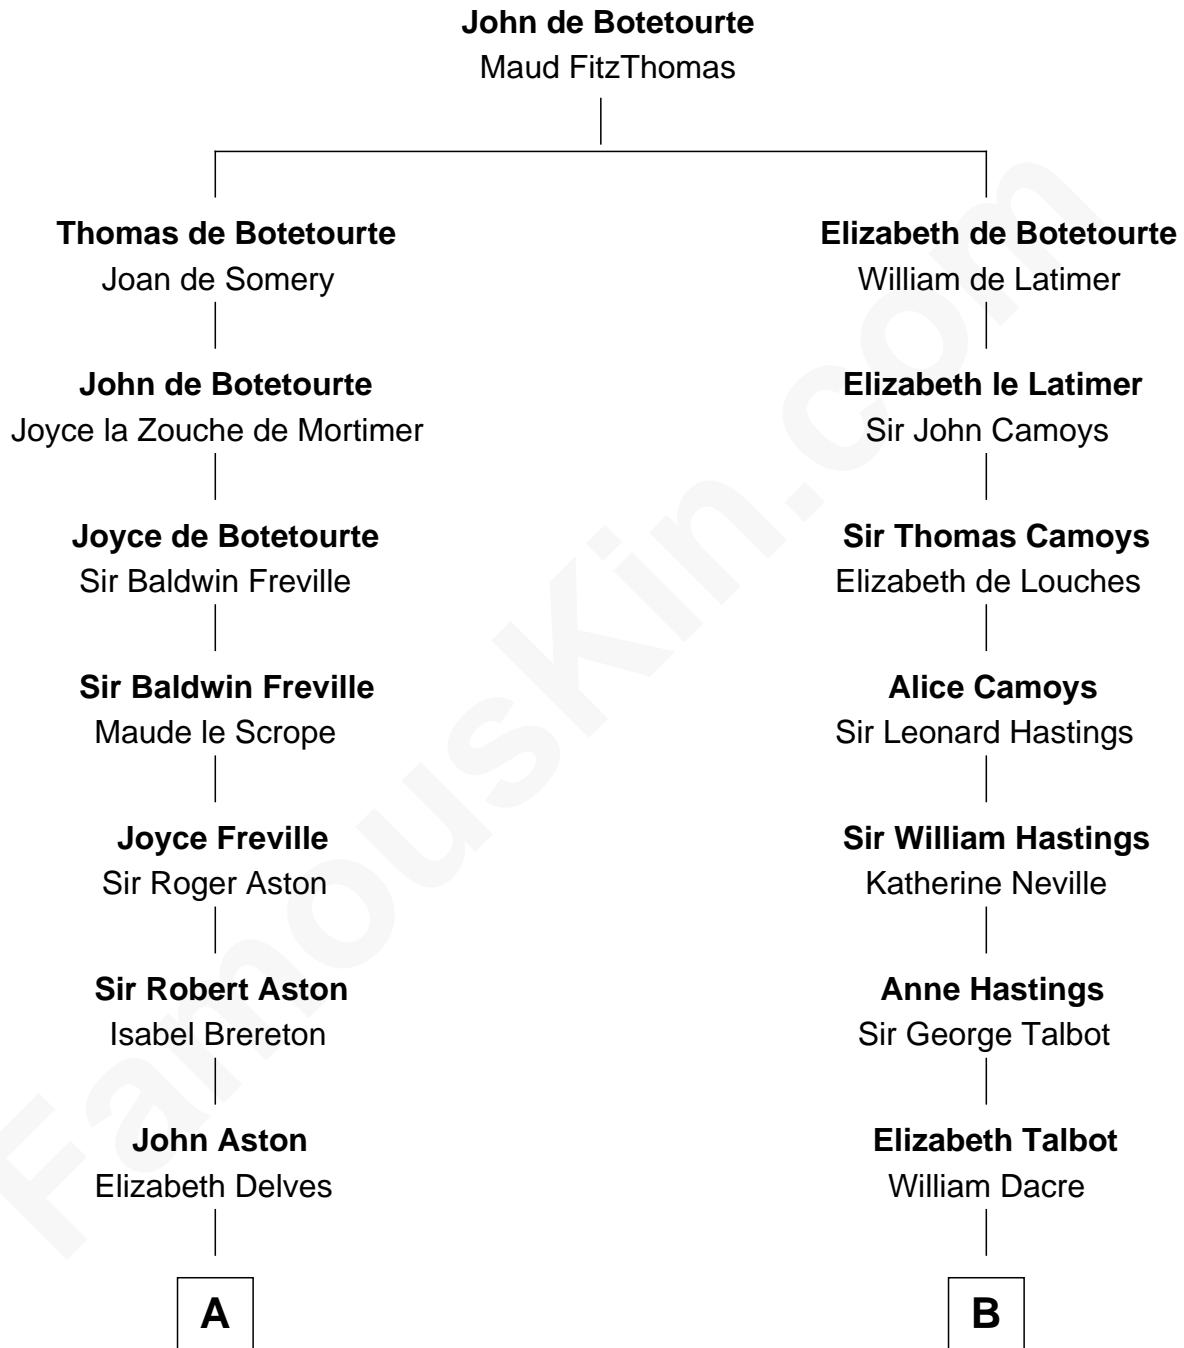

FamousKin.com Relationship Chart of

Dick Clark

Radio and TV Host

21st cousin of

Kit Harington

TV Actor - "Game of Thrones"

C

Julia H. Mudge
George Barnard

George Barnard
Jane Sophia Fuller

Charles Fuller Barnard
Anna May Aldridge

Julia Fuller Barnard
Richard Augustus Clark

Dick Clark
Radio and TV Host

D

Edward Henry Legge
Cordelia Twysden Molesworth

Lois Marjorie Legge
Ernest Wriothsesley Denny