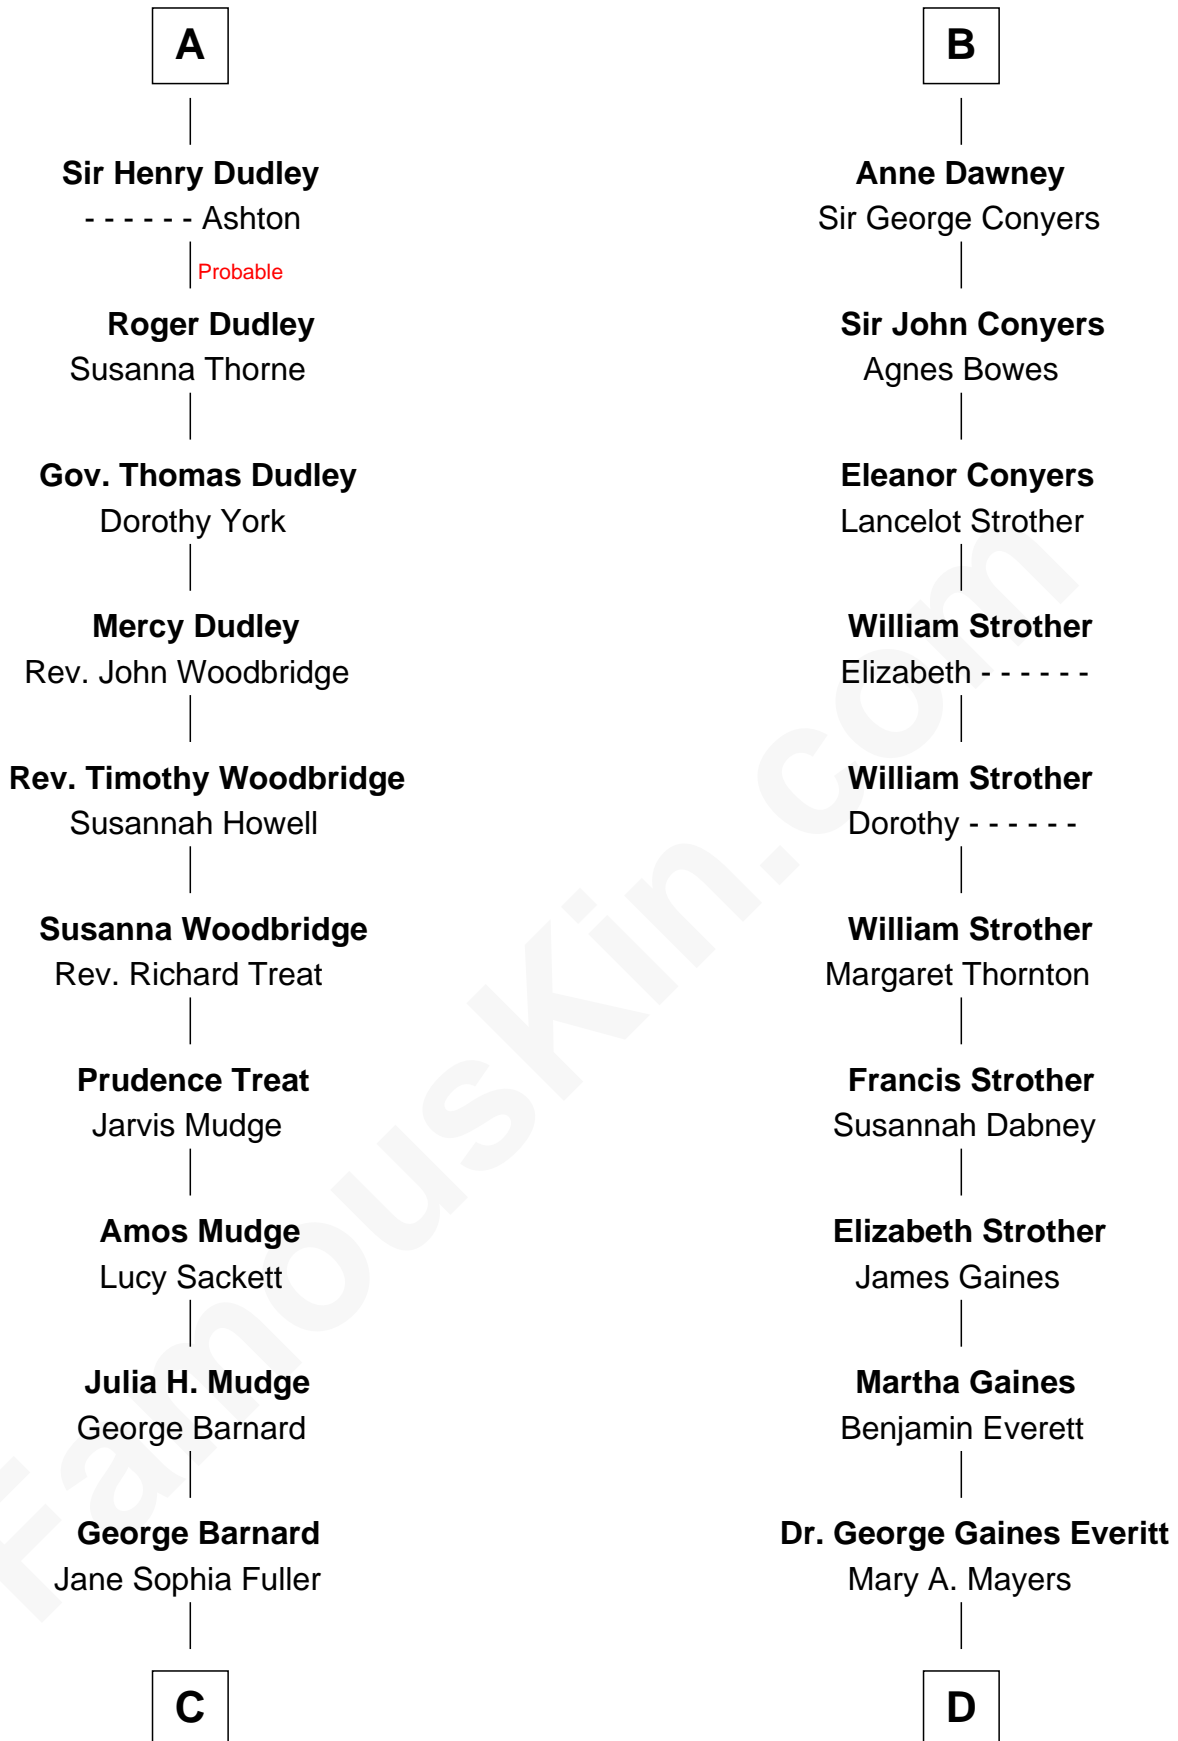

FamousKin.com Relationship Chart of

Dick Clark

Radio and TV Host

19th cousin 1 time removed of

William H. Macy

TV and Movie Actor

Ralph de Stafford

C

Charles Fuller Barnard

Anna May Aldridge

Julia Fuller Barnard

Richard Augustus Clark

Dick Clark

Radio and TV Host

D

Horace Benjamin Everitt

Martha Leticia Roberts

Mary Lois Everitt

Clement Overstreet

Lois Elizabeth Overstreet

William Hall Macy

William H. Macy

TV and Movie Actor

FamousKin.com