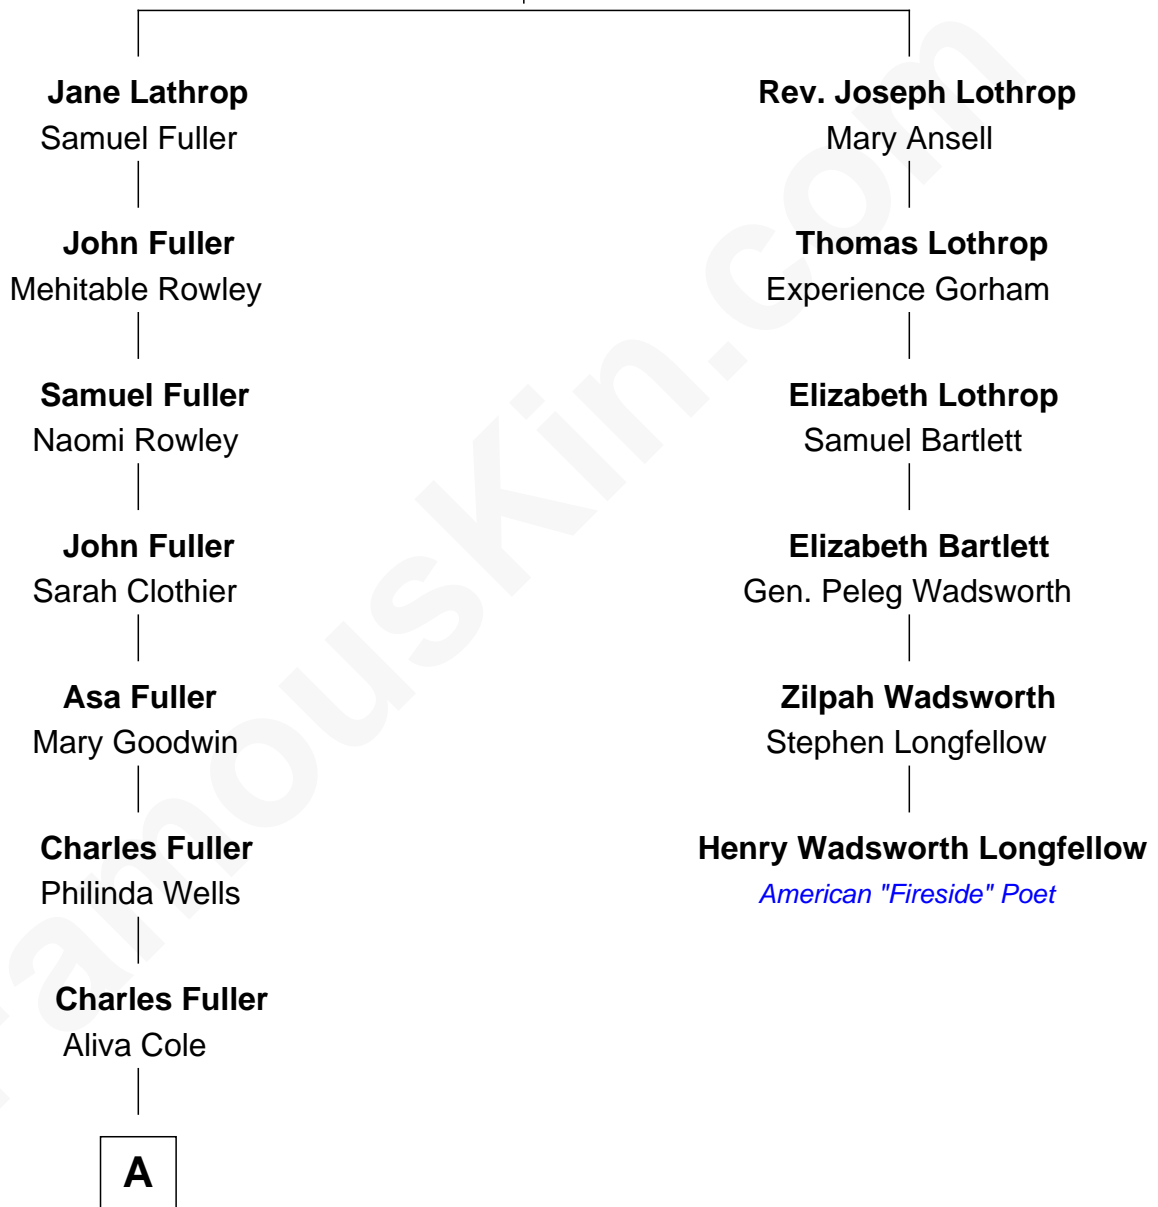

FamousKin.com Relationship Chart of

Dick Clark

Radio and TV Host

5th cousin 5 times removed of

Henry Wadsworth Longfellow

American "Fireside" Poet

John Lothrop

Hannah House

A

—
Jane Sophia Fuller

George Barnard

—
Charles Fuller Barnard

Anna May Aldridge

—
Julia Fuller Barnard

Richard Augustus Clark

—
Dick Clark