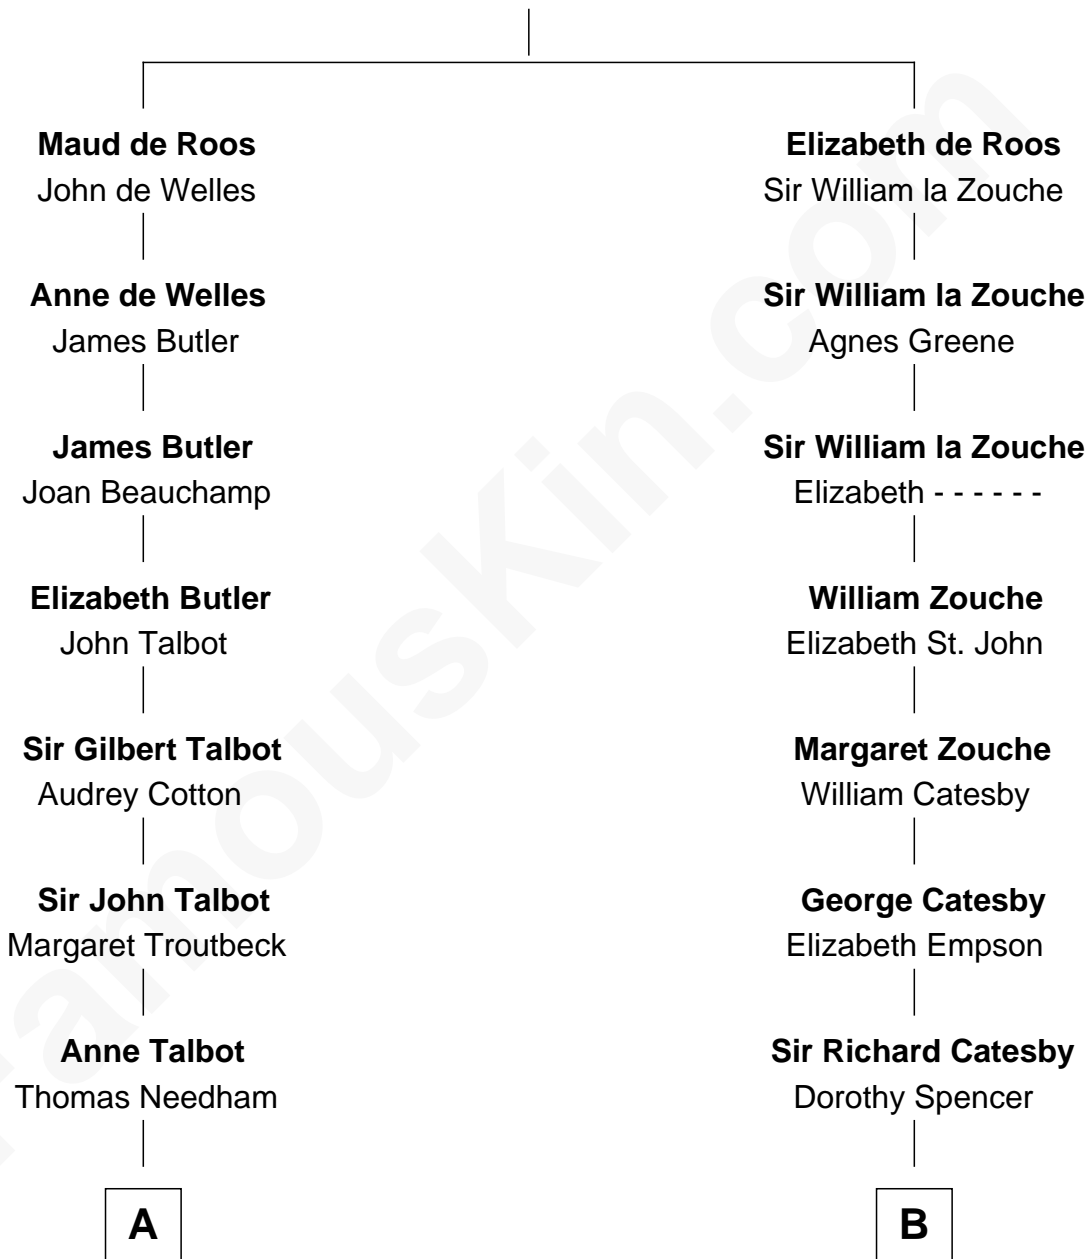

# FamousKin.com Relationship Chart of

**Dick Clark**

*Radio and TV Host*

9th cousin 10 times removed of

**Robert Catesby**

*Leader of Gunpowder Plot*

**Sir William de Ros**  
Margery de Badlesmere

**C**

—  
**Charles Fuller Barnard**

Anna May Aldridge

—  
**Julia Fuller Barnard**

Richard Augustus Clark

—  
**Dick Clark**

*Radio and TV Host*

FamousKin.com