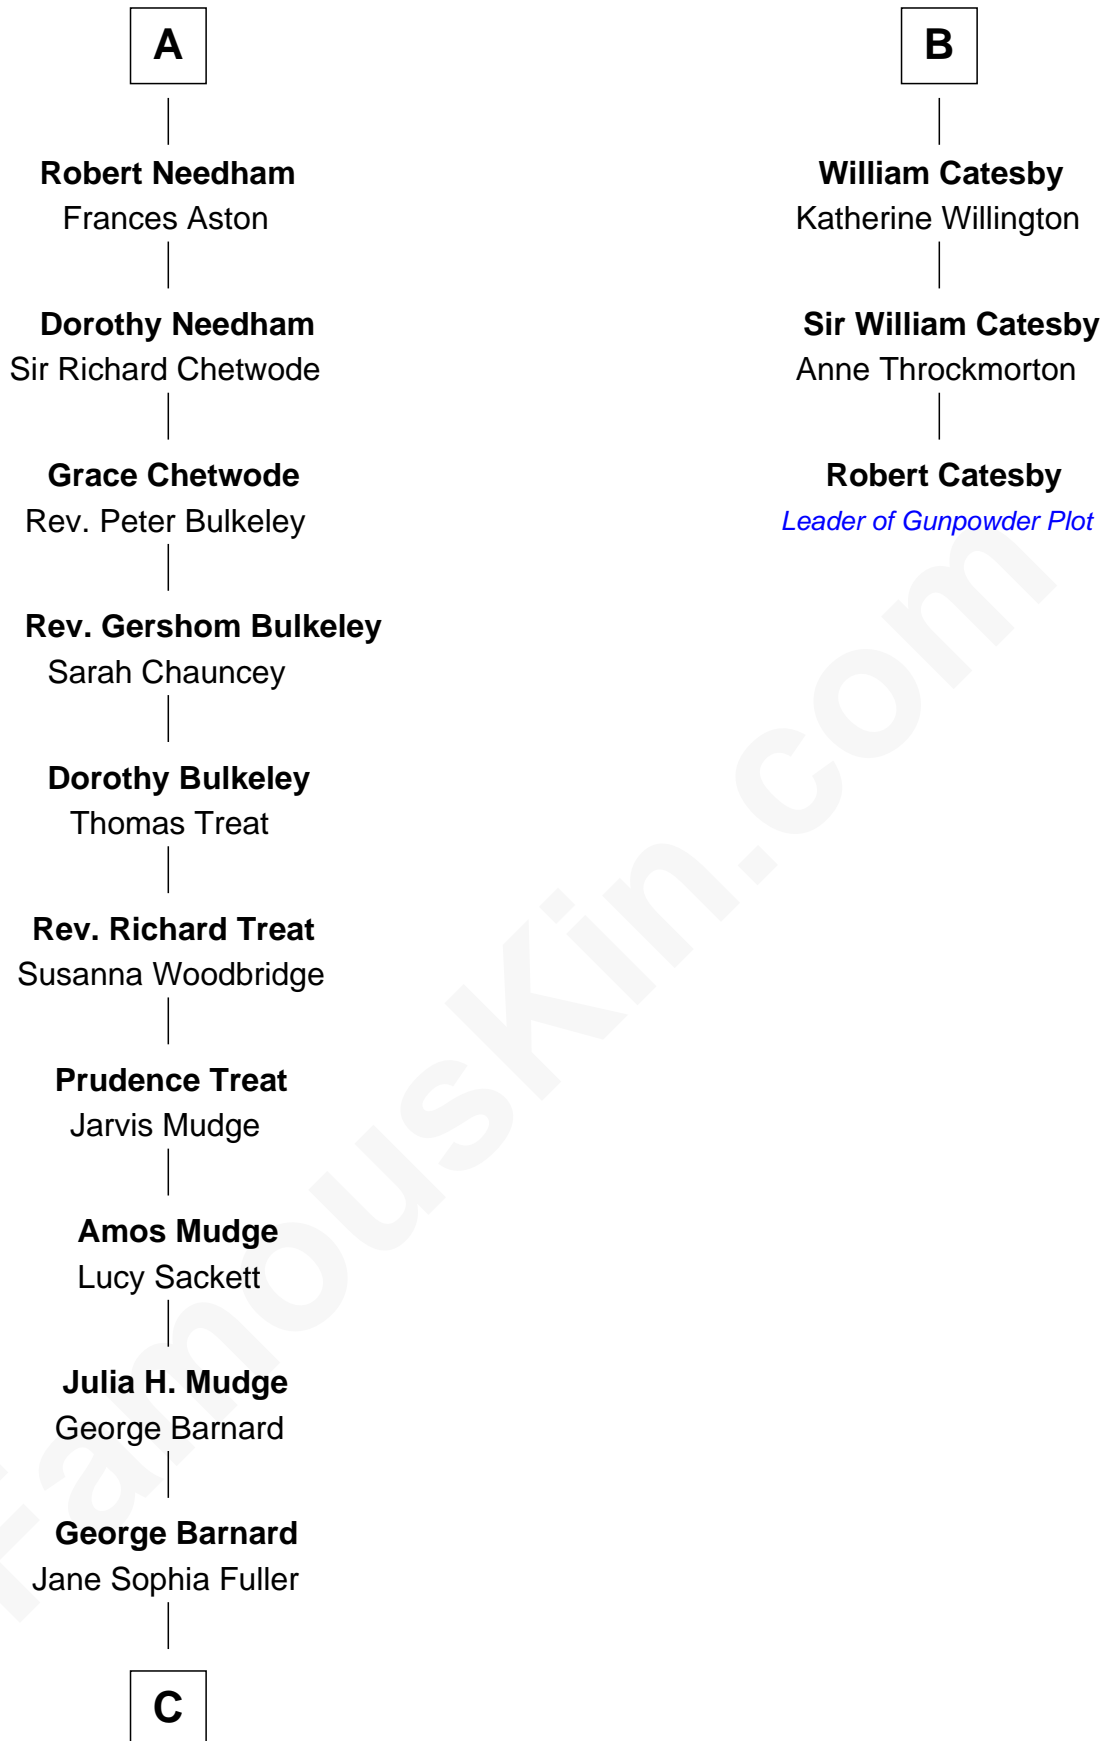

# FamousKin.com Relationship Chart of

**Dick Clark**

*Radio and TV Host*

9th cousin 10 times removed of

**Robert Catesby**

*Leader of Gunpowder Plot*

**Sir William de Ros**  
Margery de Badlesmere

**C**

—  
**Charles Fuller Barnard**

Anna May Aldridge

—  
**Julia Fuller Barnard**

Richard Augustus Clark

—  
**Dick Clark**

*Radio and TV Host*

FamousKin.com