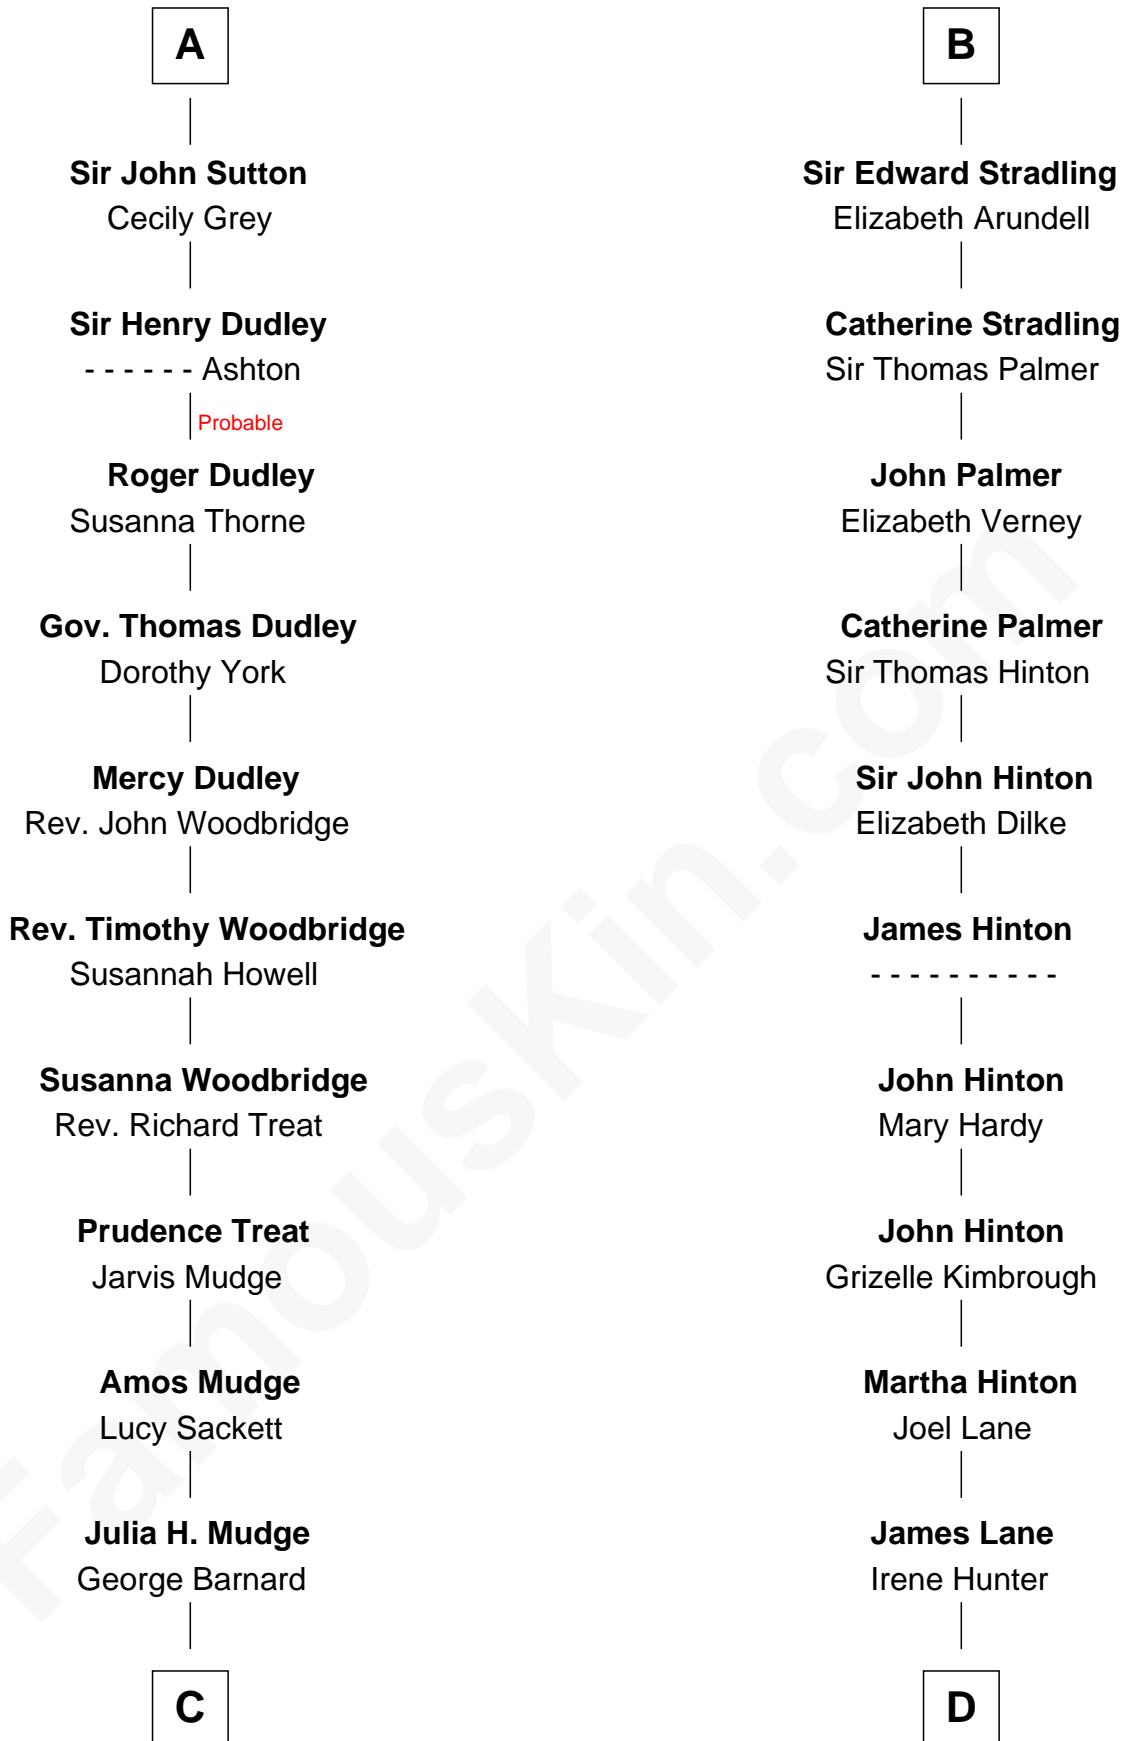

FamousKin.com Relationship Chart of

Dick Clark

Radio and TV Host

20th cousin 1 time removed of

Harper Lee

Author of To Kill a Mockingbird

C

George Barnard
Jane Sophia Fuller

Charles Fuller Barnard
Anna May Aldridge

Julia Fuller Barnard
Richard Augustus Clark

Dick Clark
Radio and TV Host

D

Elizabeth Jane Lane
Theophilus Hunter Williams

John Bonner Williams
Christiana Maiben

Ellen Rivers Williams
James Cunningham Finch