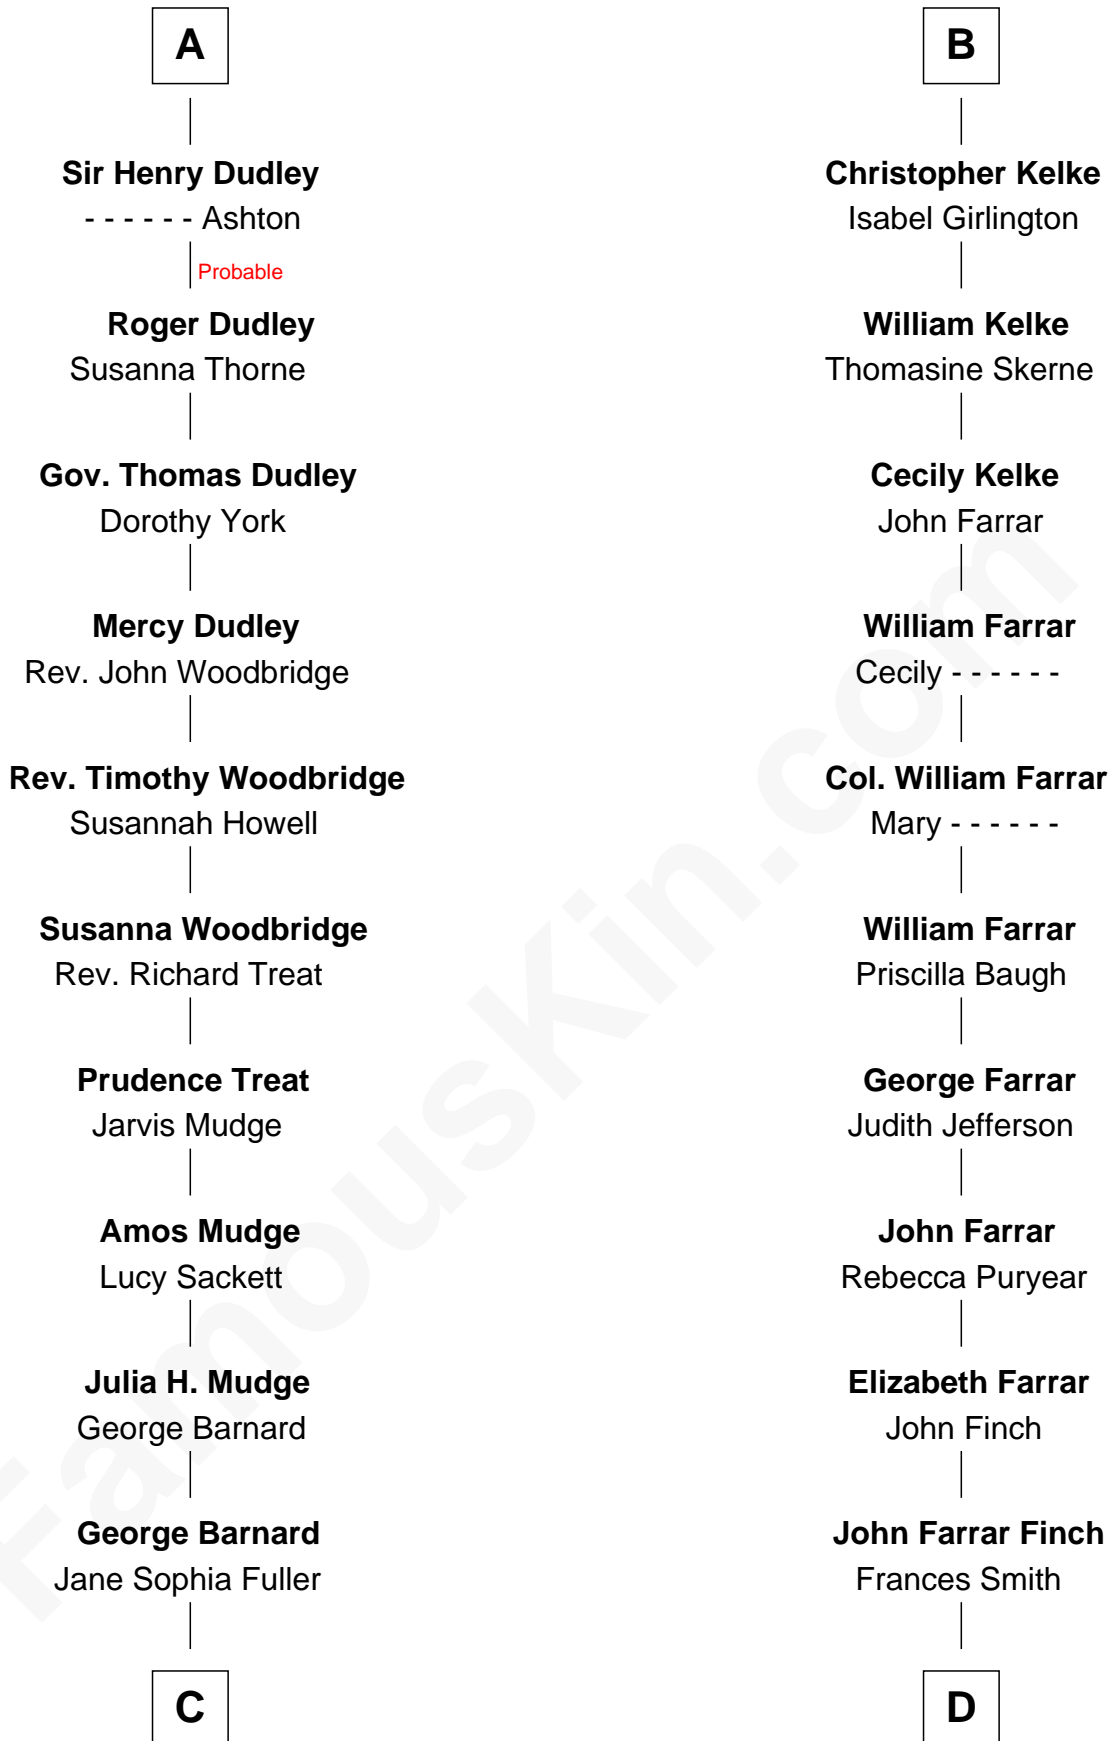

# FamousKin.com Relationship Chart of

**Dick Clark**

*Radio and TV Host*

19th cousin 1 time removed of

**Harper Lee**

*Author of To Kill a Mockingbird*

**Henry Plantagenet**  
Maud de Chaworth

**Eleanor Plantagenet**  
Richard Fitzalan

**Alice Fitzalan**  
Sir Thomas de Holand

**Eleanor Holand**  
Edward Cherleton

**Joyce Cherleton**  
Sir John Tiptoft

**Joyce Tiptoft**  
Sir Edmund Sutton

**Sir Edward Sutton**  
Cecily Willoughby

**Sir John Sutton**  
Cecily Grey

**A**

**Mary Plantagenet**  
Henry de Percy

**Sir Henry Percy**  
Margaret de Neville

**Sir Henry Percy**  
Elizabeth Mortimer

**Elizabeth Percy**  
Sir John Clifford

**Mary Clifford**  
Sir Philip Wentworth

**Elizabeth Wentworth**  
Sir Martin de la See

**Elizabeth de la See**  
Roger Kelke

**B**

**C**

**Charles Fuller Barnard**

Anna May Aldridge

**Julia Fuller Barnard**

Richard Augustus Clark