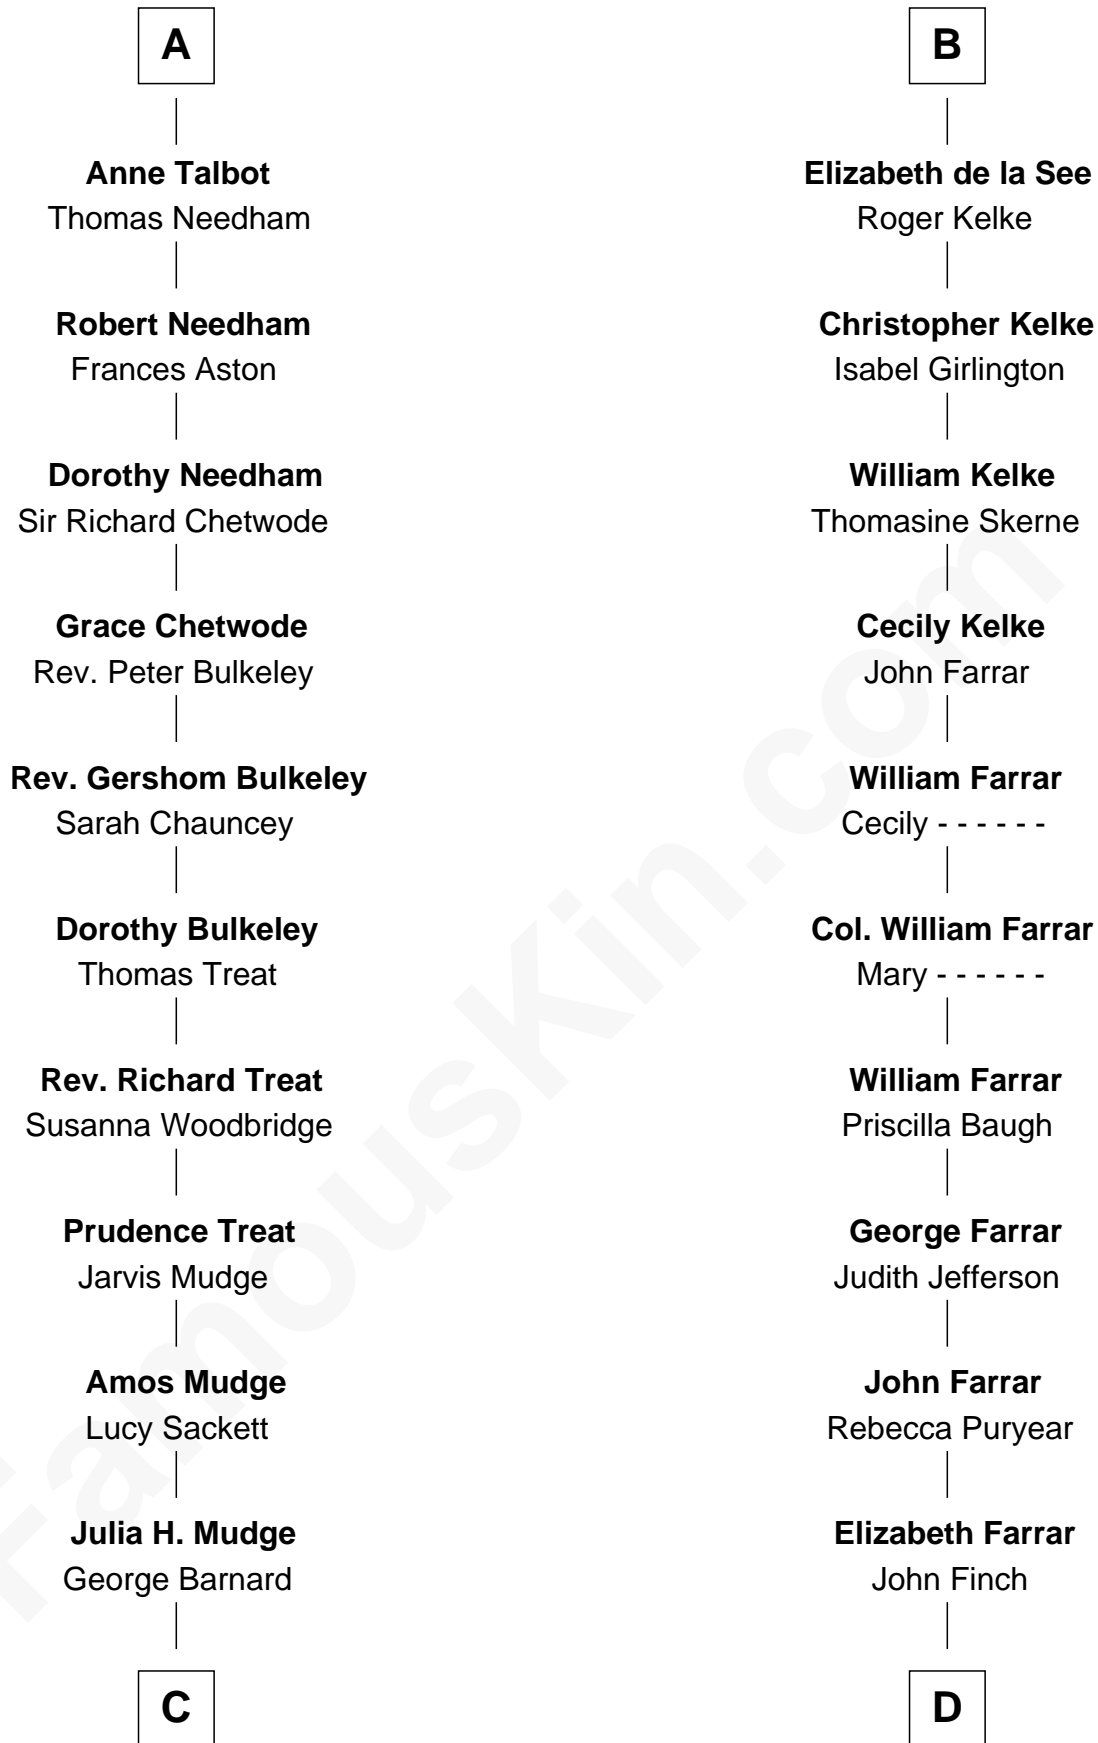

FamousKin.com Relationship Chart of

Dick Clark

Radio and TV Host

20th cousin 1 time removed of

Harper Lee

Author of To Kill a Mockingbird

C

George Barnard
Jane Sophia Fuller

Charles Fuller Barnard
Anna May Aldridge

Julia Fuller Barnard
Richard Augustus Clark

Dick Clark
Radio and TV Host

D

John Farrar Finch
Frances Smith

John Robert Finch
Frances Cunningham

James Cunningham Finch
Ellen Rivers Williams