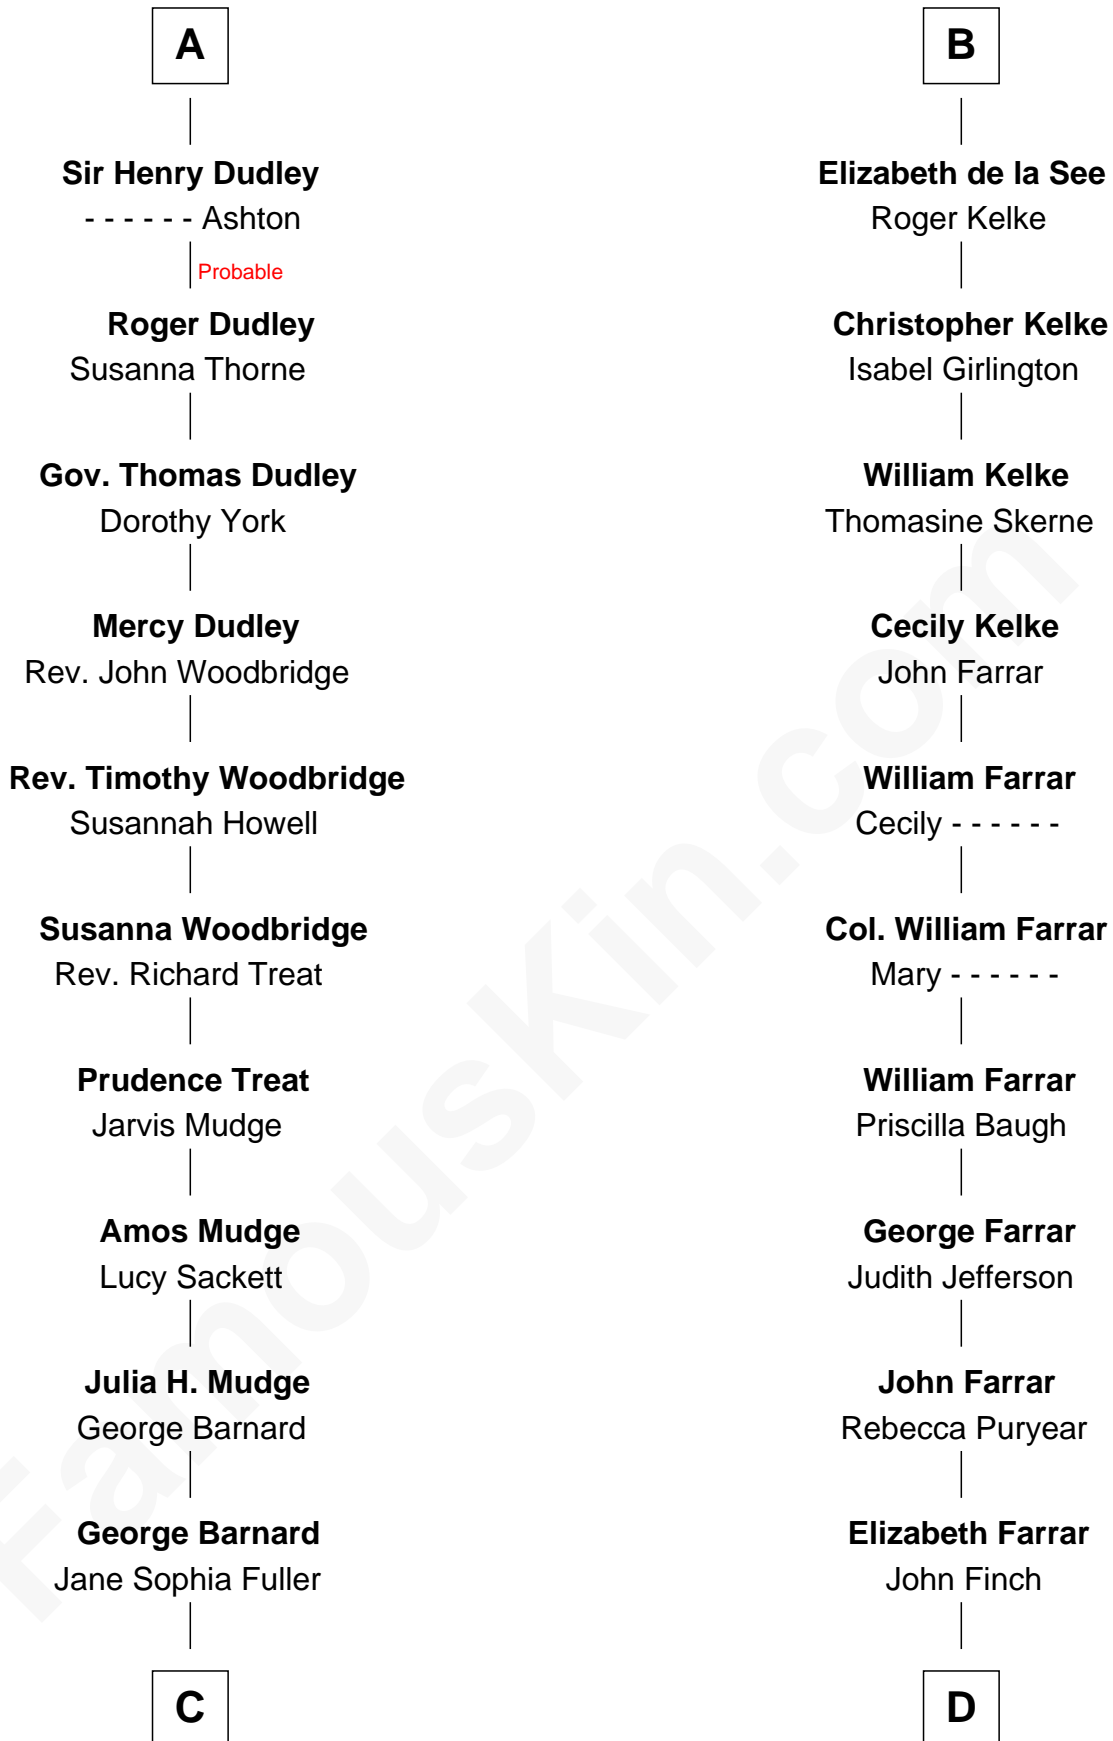

# FamousKin.com Relationship Chart of

**Dick Clark**

*Radio and TV Host*

19th cousin 2 times removed of

**Harper Lee**

*Author of To Kill a Mockingbird*

**Eudo la Zouche**  
Milicent de Cantilupe

**Eve la Zouche**  
Sir Maurice de Berkeley

**Thomas de Berkeley**  
Katherine de Clyvedon

**Sir John Berkeley**  
Elizabeth Betteshorne

**Elizabeth Berkeley**  
Sir John Sutton

**Sir Edmund Sutton**  
Joyce Tiptoft

**Sir Edward Sutton**  
Cecily Willoughby

**Sir John Sutton**  
Cecily Grey

**A**

**Sir William la Zouche**  
Maud Lovel

**Milicent la Zouche**  
Sir William Deincourt

**Margaret Deincourt**  
Sir Robert de Tibetot

**Elizabeth de Tibetot**  
Sir Philip le Despencer

**Margery Despencer**  
Sir Roger Wentworth

**Sir Philip Wentworth**  
Mary Clifford

**Elizabeth Wentworth**  
Sir Martin de la See

**B**

**C**

**Charles Fuller Barnard**

Anna May Aldridge

**Julia Fuller Barnard**