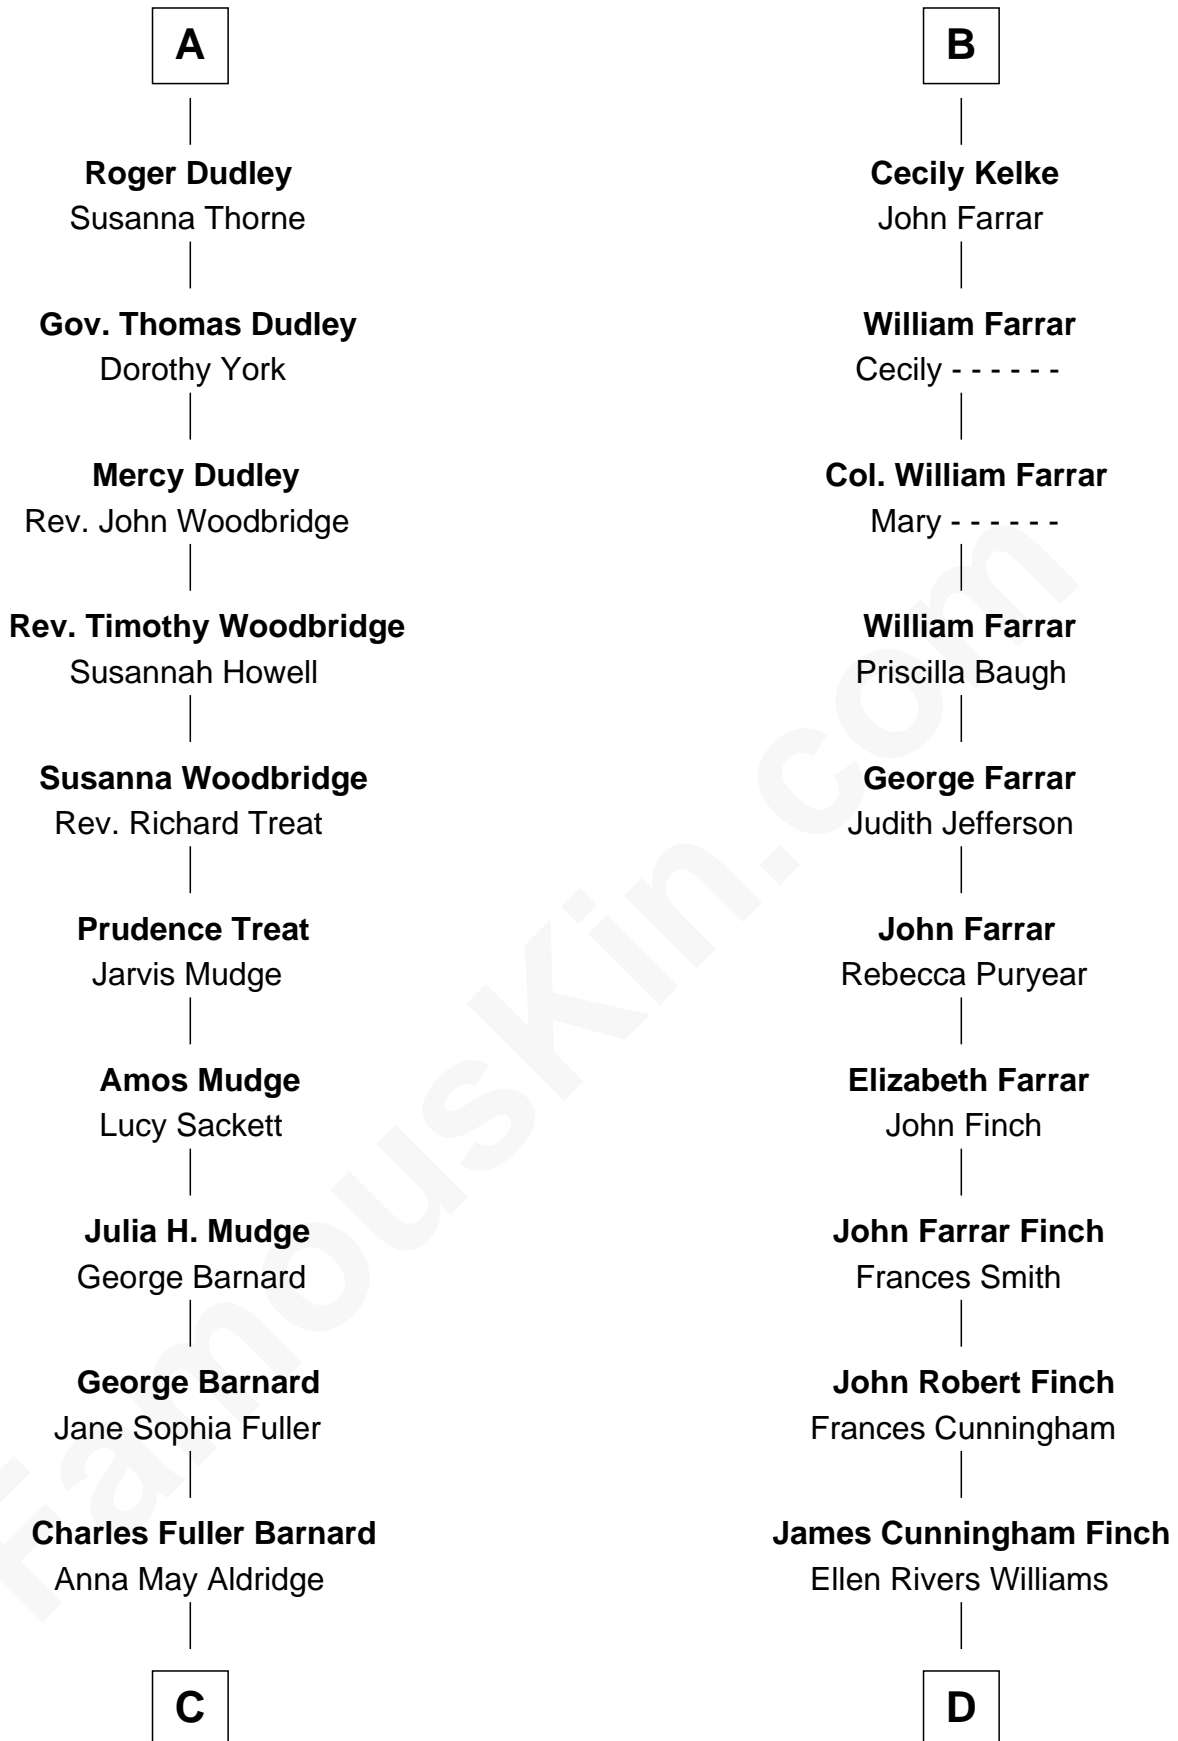

FamousKin.com Relationship Chart of

Dick Clark

Radio and TV Host

18th cousin of

Harper Lee

Author of To Kill a Mockingbird

Sir Philip le Despencer

Elizabeth - - - - -

Alice le Despenser

Sir John Sutton

Sir John Sutton

Constance Blount

Sir John Sutton

Elizabeth Berkeley

Sir Edmund Sutton

Joyce Tiptoft

Sir Philip le Despencer

Elizabeth de Tibetot

Margery Despencer

Sir Roger Wentworth

Sir Philip Wentworth

Mary Clifford

Elizabeth Wentworth

Sir Martin de la See

Elizabeth de la See

Roger Kelke

Christopher Kelke

Isabel Girlington

William Kelke

Thomasine Skerne

B

C