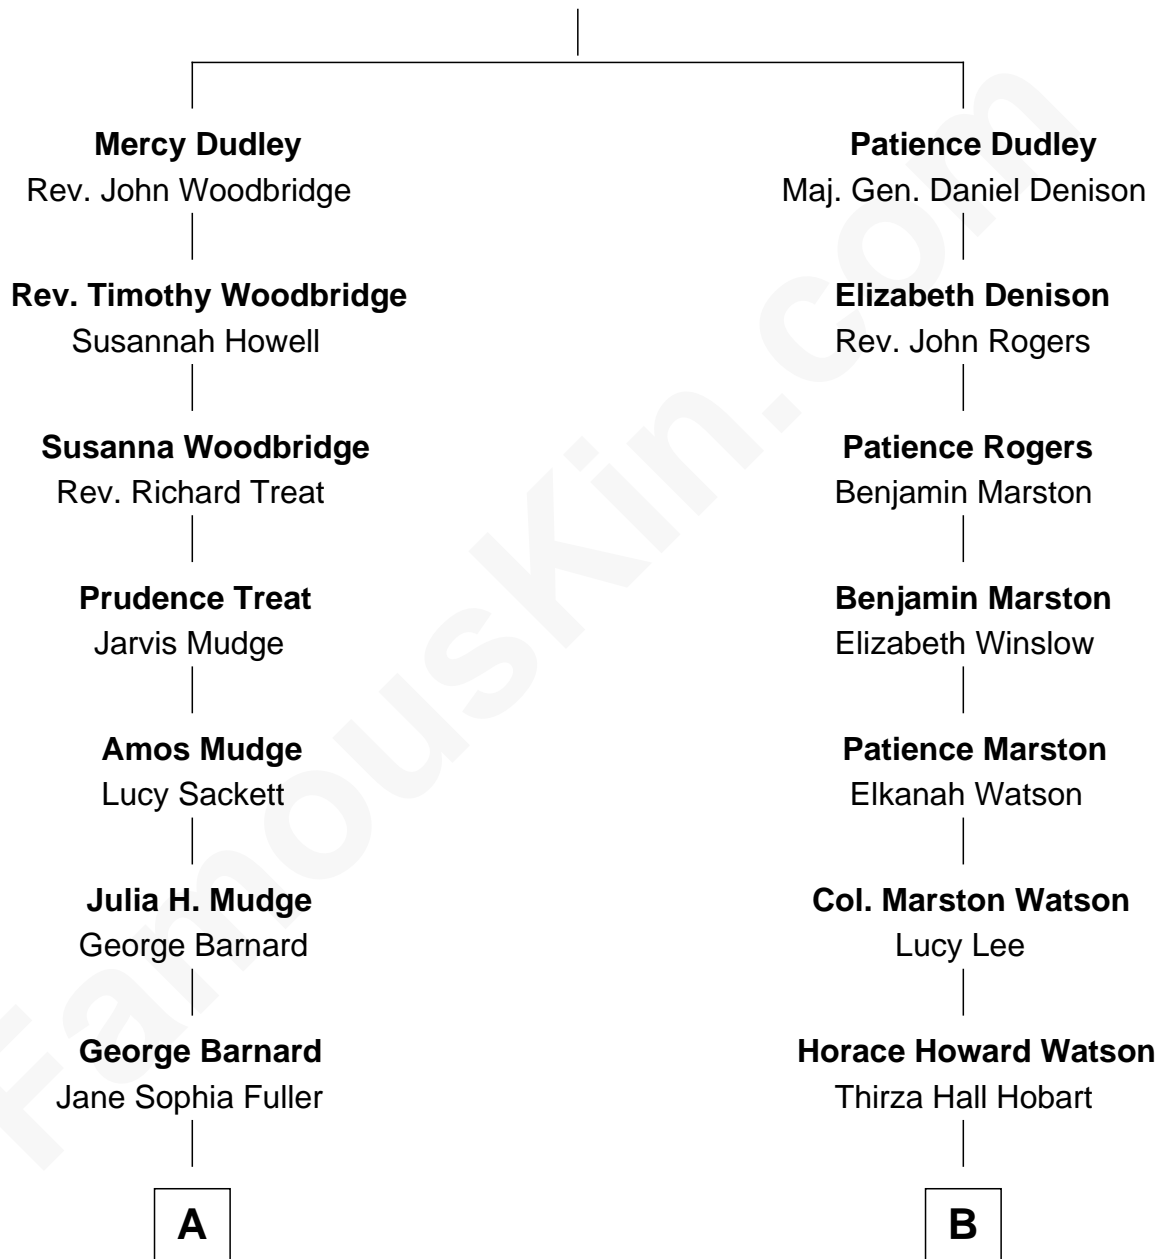

FamousKin.com Relationship Chart of

Dick Clark

Radio and TV Host

9th cousin 3 times removed of

John Cena

Movie Actor and WWE Pro Wrestler

Gov. Thomas Dudley

Dorothy York

A

Charles Fuller Barnard

Anna May Aldridge

Julia Fuller Barnard

Richard Augustus Clark

Dick Clark

Radio and TV Host

B