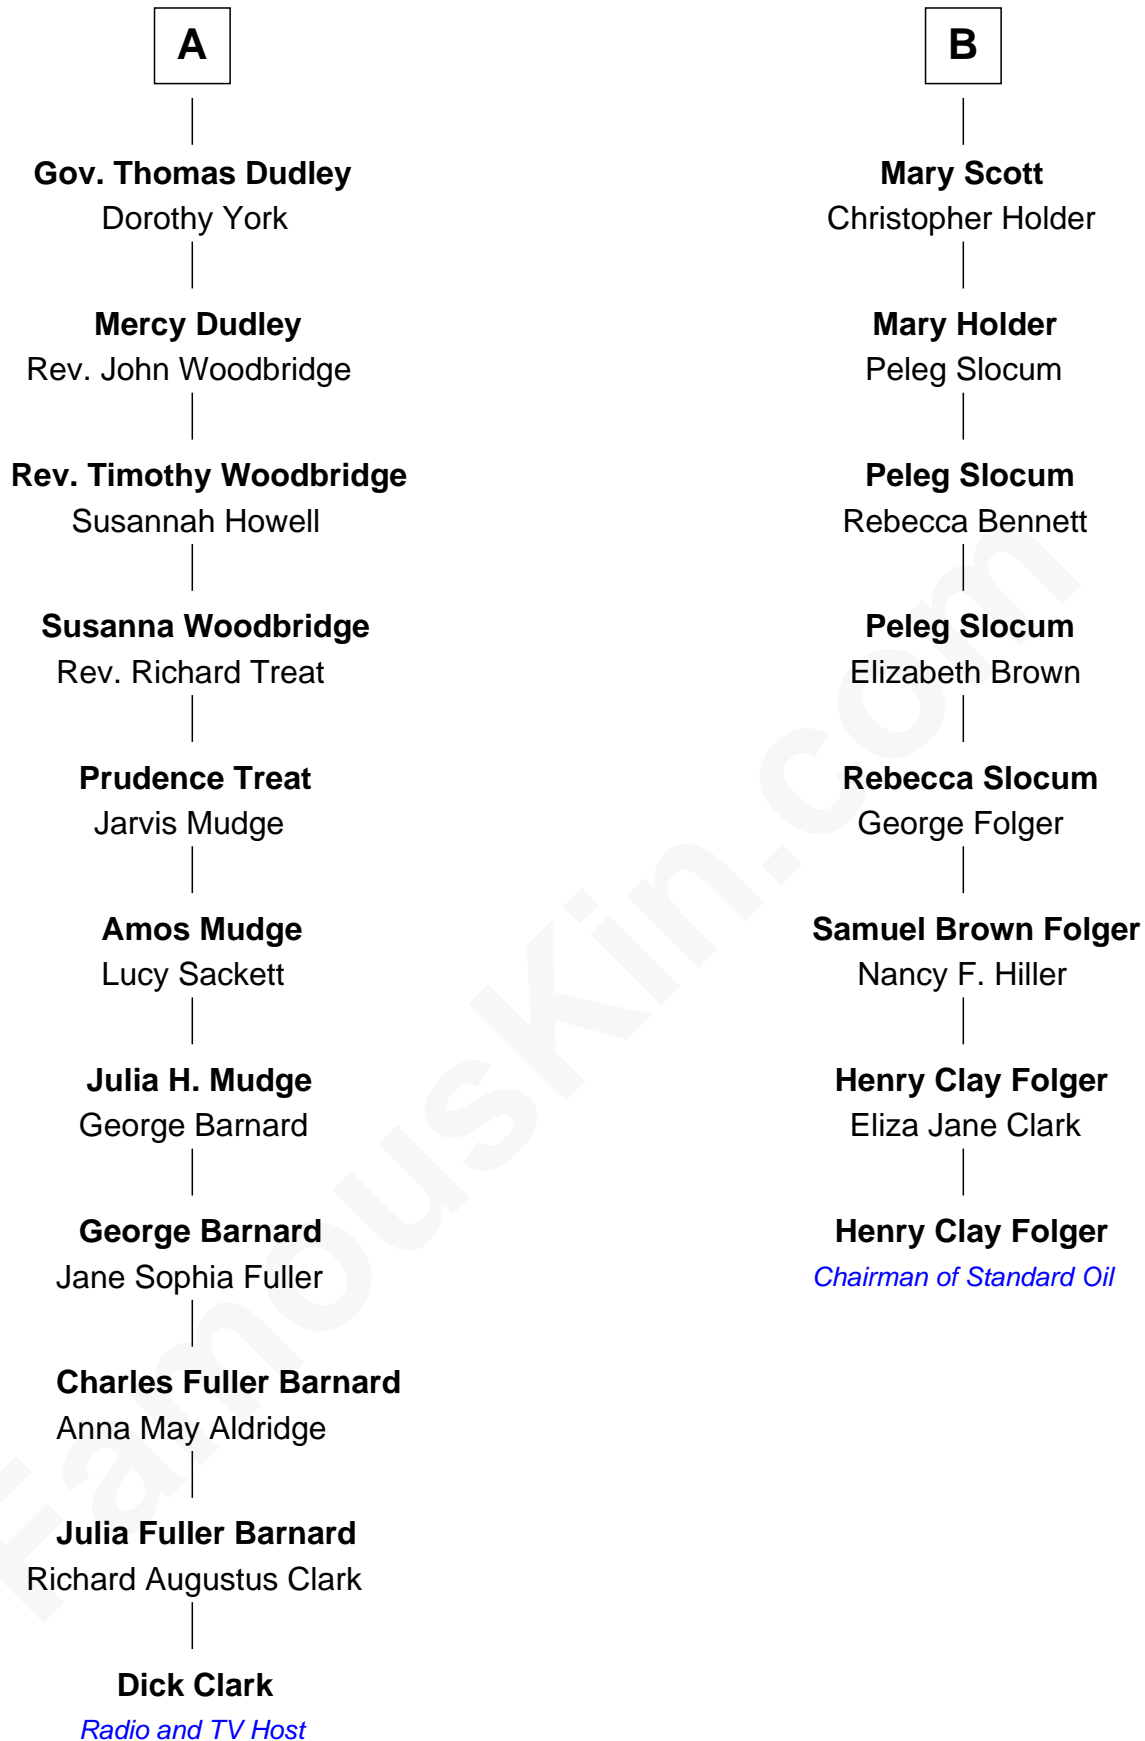

FamousKin.com Relationship Chart of

Dick Clark

Radio and TV Host

14th cousin 3 times removed of

Henry Clay Folger

Founder of Folger Shakespeare Library and Chairman of Standard Oil

Sir Walter Blount

Sancha de Ayala

Constance Blount

Sir John Sutton

Sir John Sutton

Elizabeth Berkeley

Sir Edmund Sutton

Joyce Tiptoft

Sir Edward Sutton

Cecily Willoughby

Sir Thomas Blount

Margaret de Gresley

Sir Thomas Blount

Agnes Hawley

Anne Blount

William Marbury

Robert Marbury

Katherine Williamson

William Marbury

Agnes Lenton

Rev. Francis Marbury

Bridget Dryden

Catherine Marbury

Richard Scott

B

Dick Clark photo by [Alan Light](#) (CC BY 2.0)