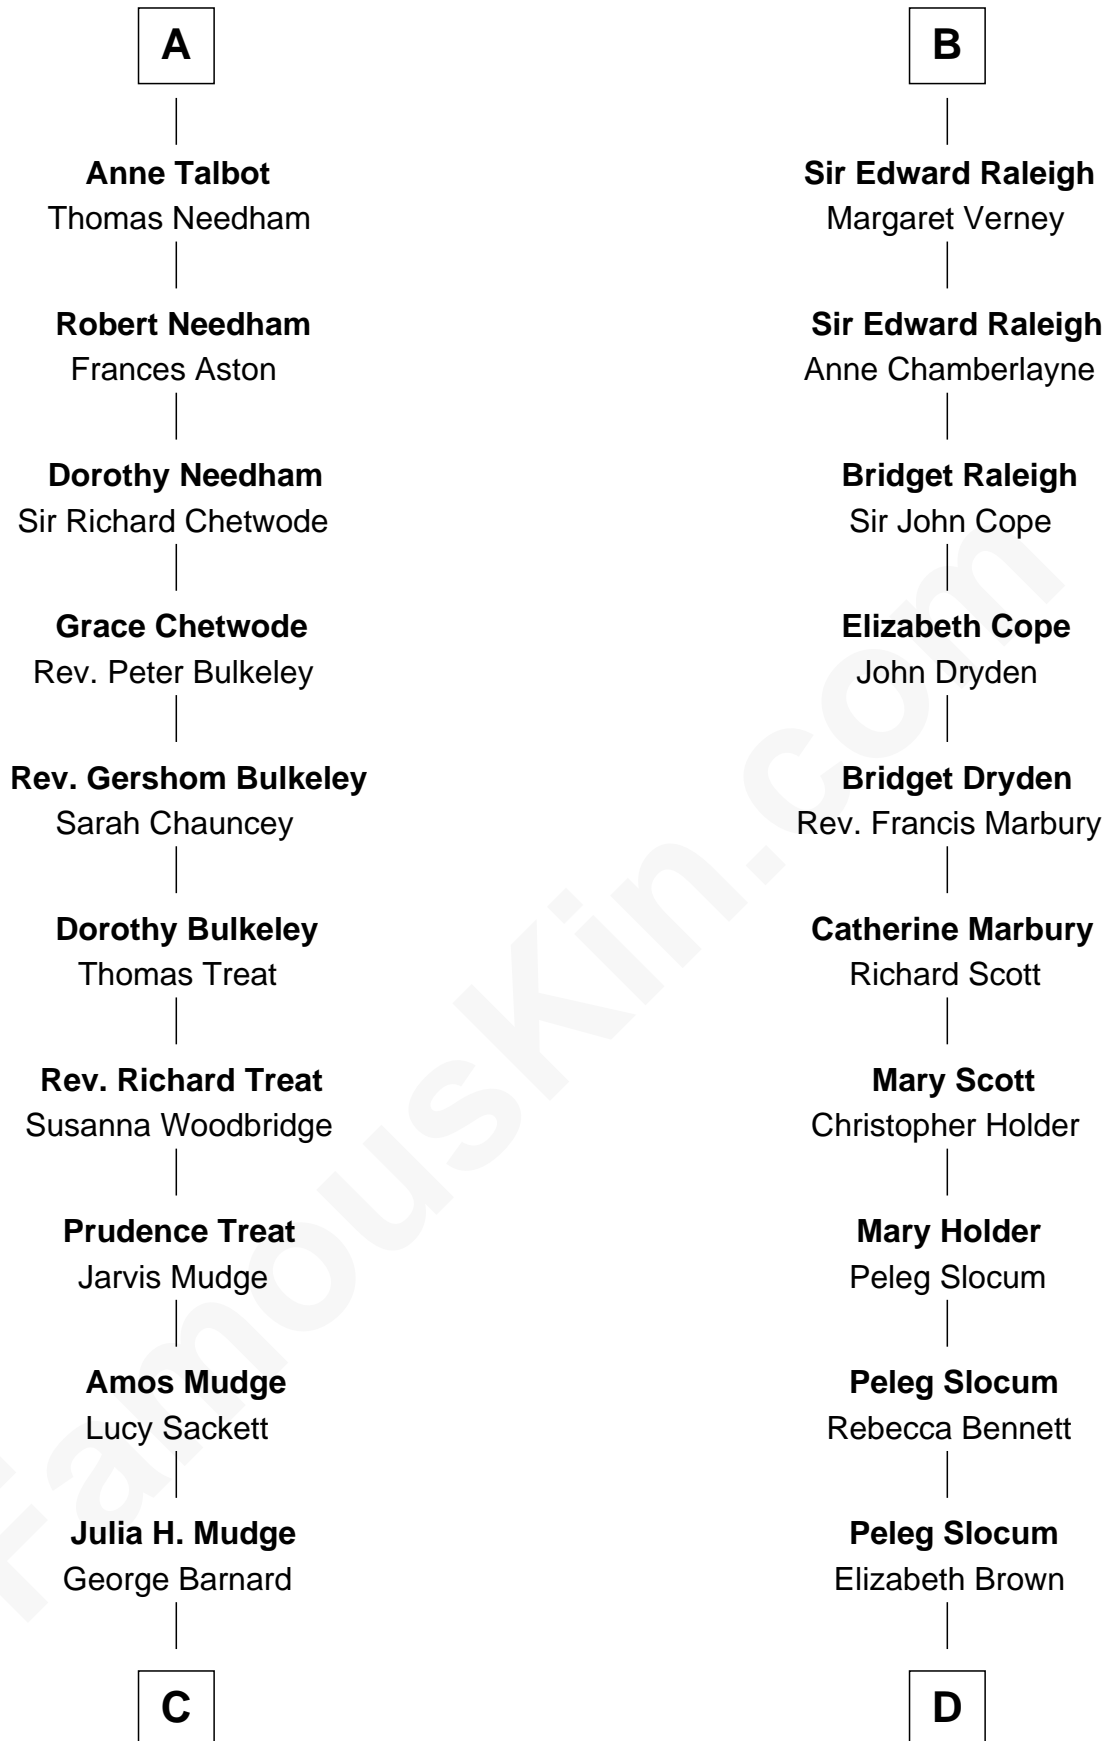

FamousKin.com Relationship Chart of

Dick Clark

Radio and TV Host

20th cousin of

Henry Clay Folger

Founder of Folger Shakespeare Library and Chairman of Standard Oil

C

George Barnard
Jane Sophia Fuller

Charles Fuller Barnard
Anna May Aldridge

Julia Fuller Barnard
Richard Augustus Clark

Dick Clark
Radio and TV Host

D

Rebecca Slocum
George Folger

Samuel Brown Folger
Nancy F. Hiller

Henry Clay Folger
Eliza Jane Clark