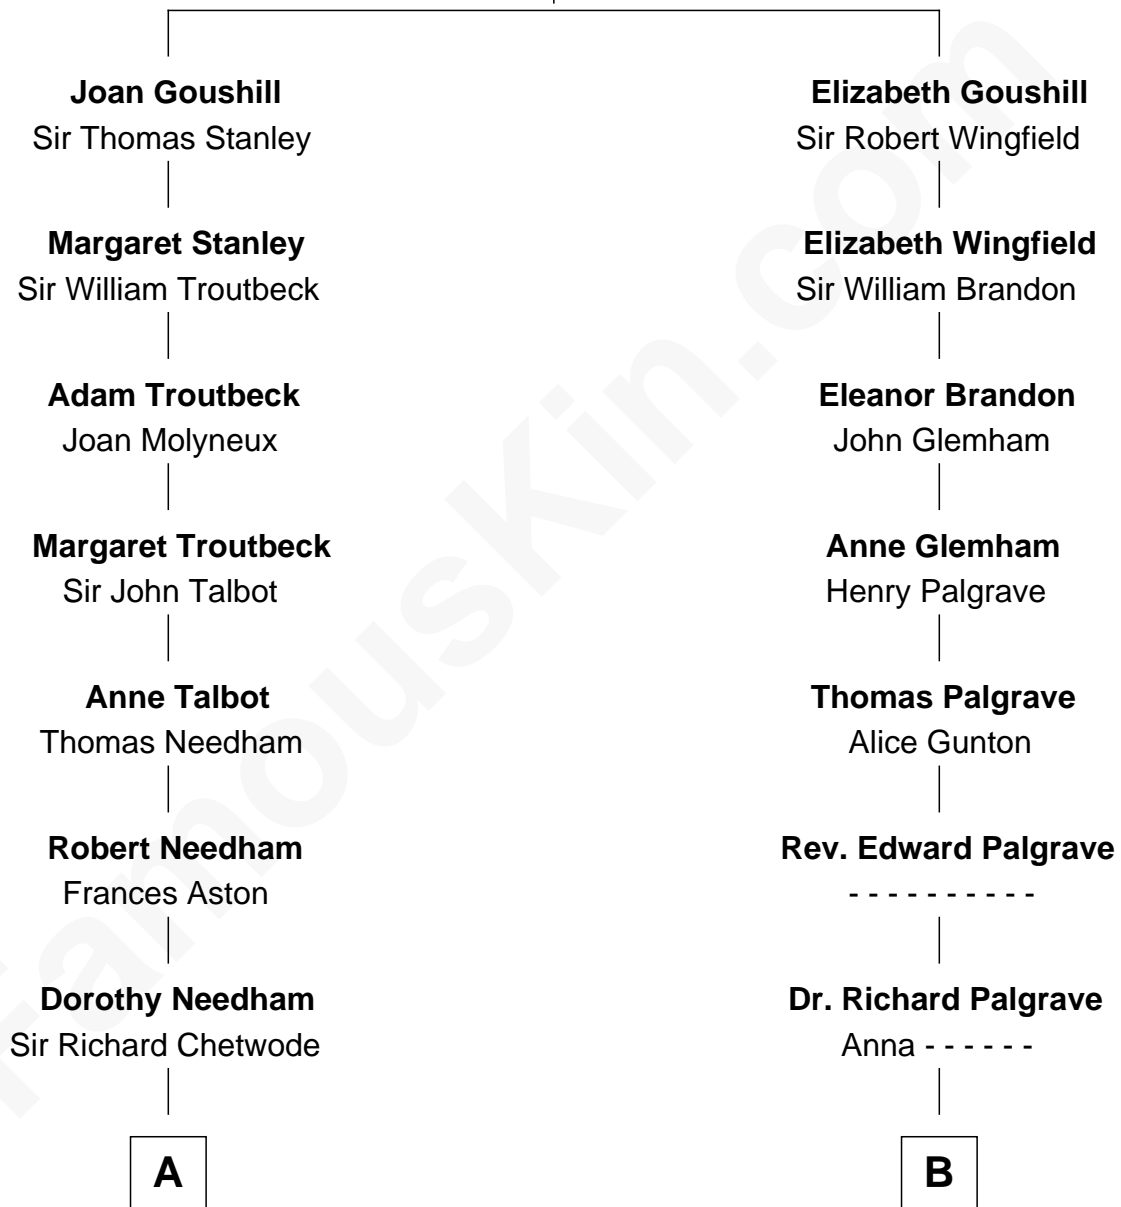

FamousKin.com Relationship Chart of

Dick Clark

Radio and TV Host

15th cousin 2 times removed of

Henry Clay Folger

Founder of Folger Shakespeare Library and Chairman of Standard Oil

Sir Robert Goushill

Elizabeth Fitzalan