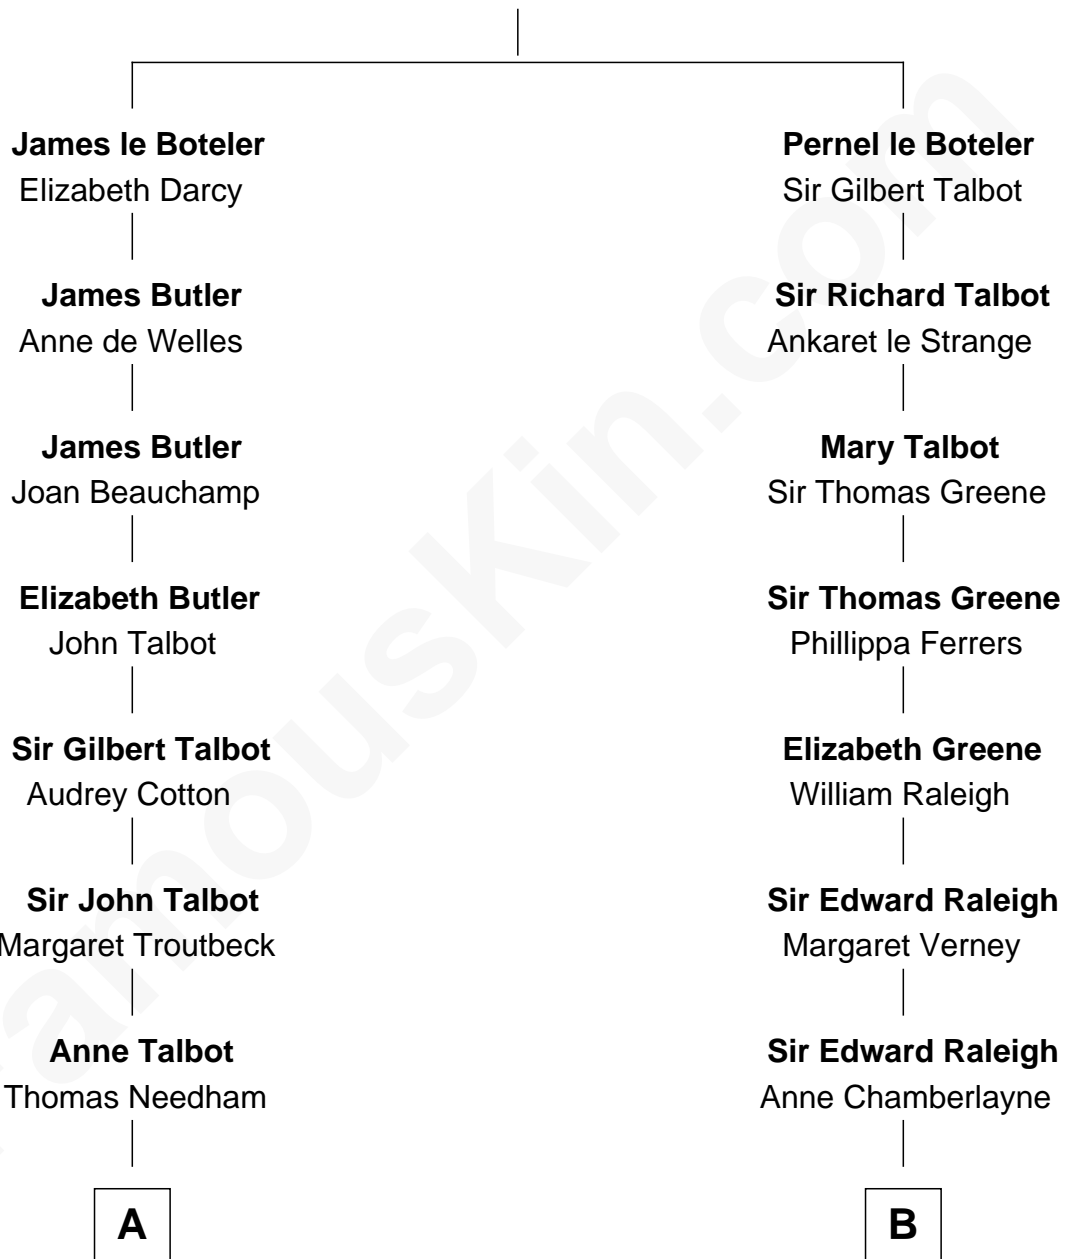

FamousKin.com Relationship Chart of

Dick Clark

Radio and TV Host

18th cousin 1 time removed of

Henry Clay Folger

Founder of Folger Shakespeare Library and Chairman of Standard Oil

Sir James le Boteler

Eleanor de Bohun

FamousKin.com