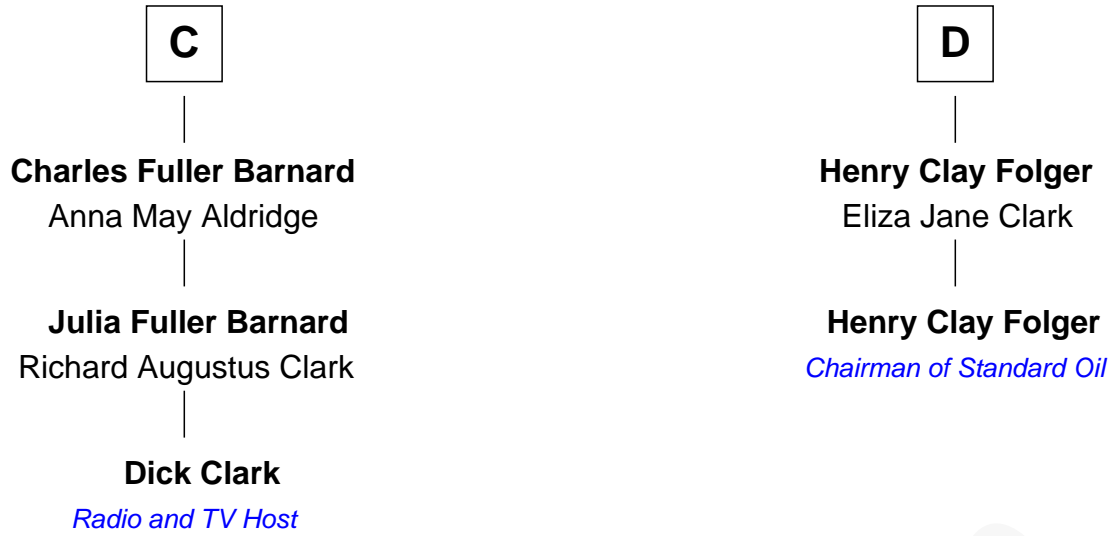

FamousKin.com Relationship Chart of

Dick Clark

Radio and TV Host

18th cousin 1 time removed of

Henry Clay Folger

Founder of Folger Shakespeare Library and Chairman of Standard Oil

Sir James le Boteler

Eleanor de Bohun

FamousKin.com