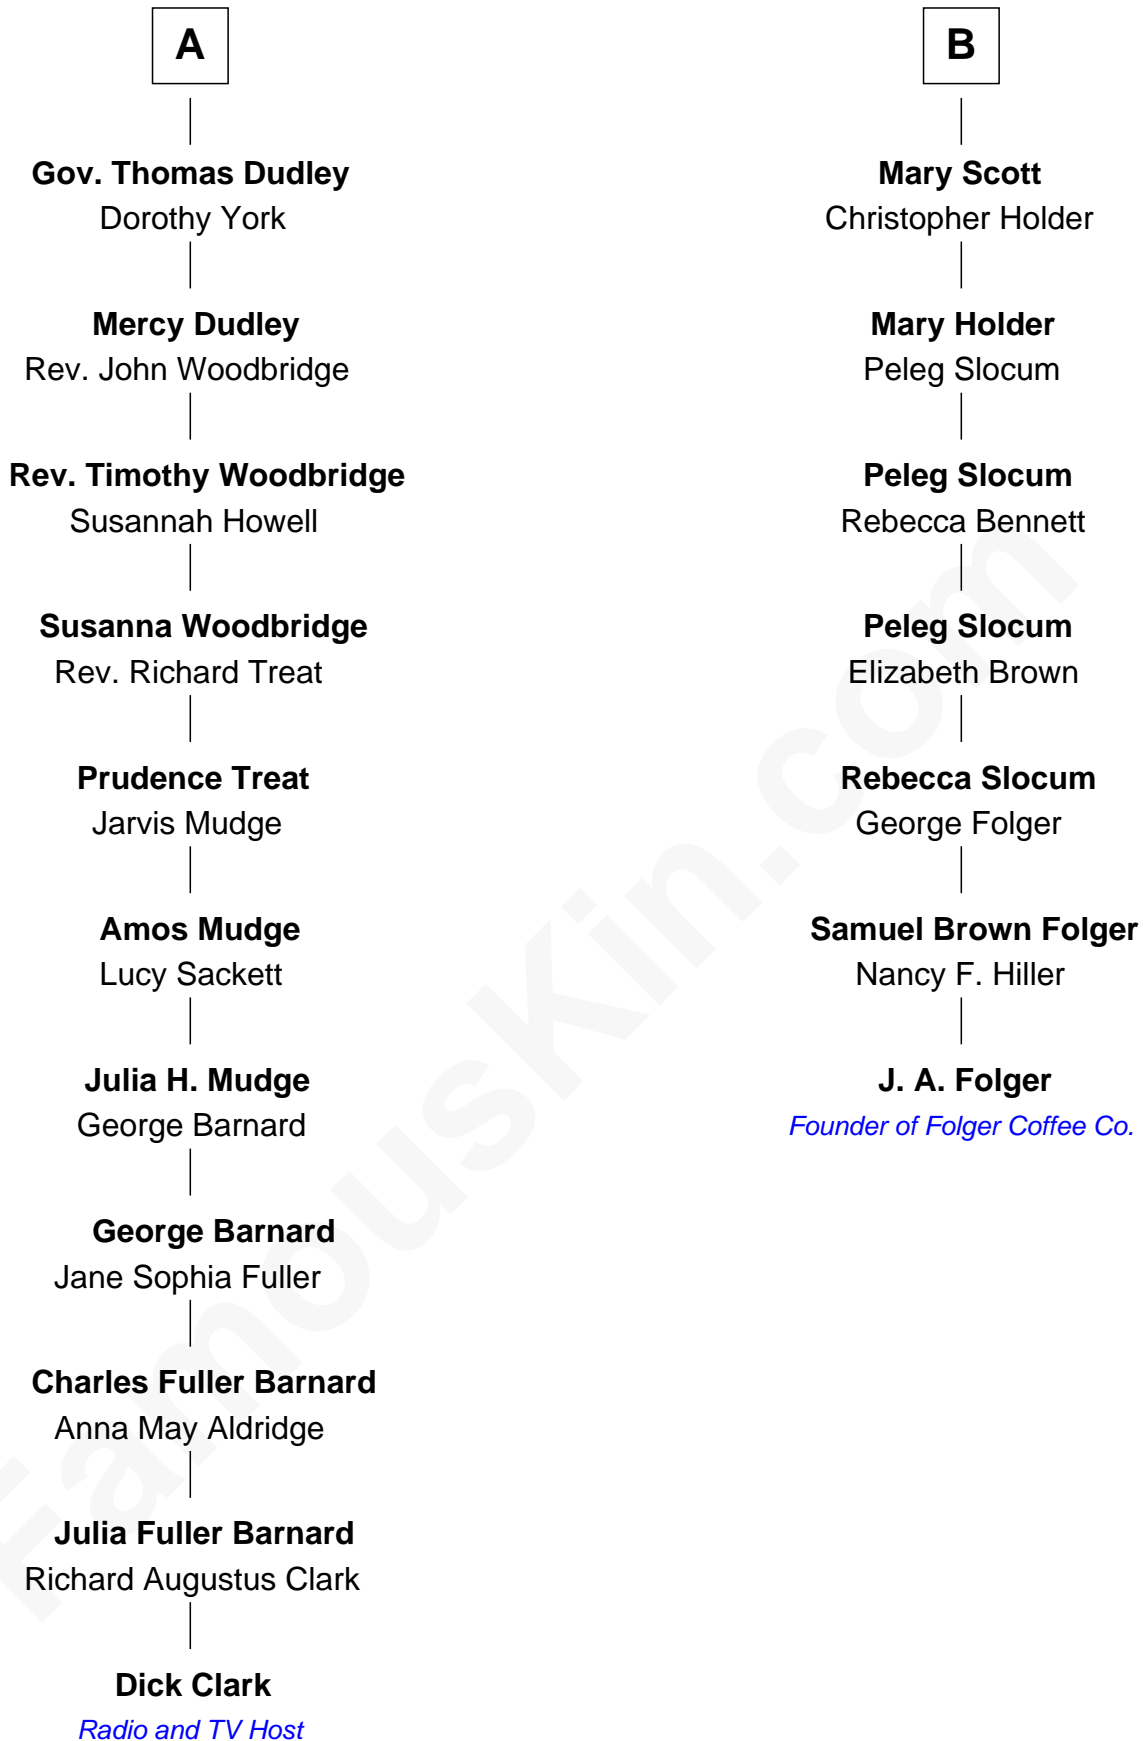

FamousKin.com Relationship Chart of

Dick Clark

Radio and TV Host

13th cousin 4 times removed of

J. A. Folger

Founder of Folger Coffee Company

Dick Clark photo by [Alan Light](#) (CC BY 2.0)