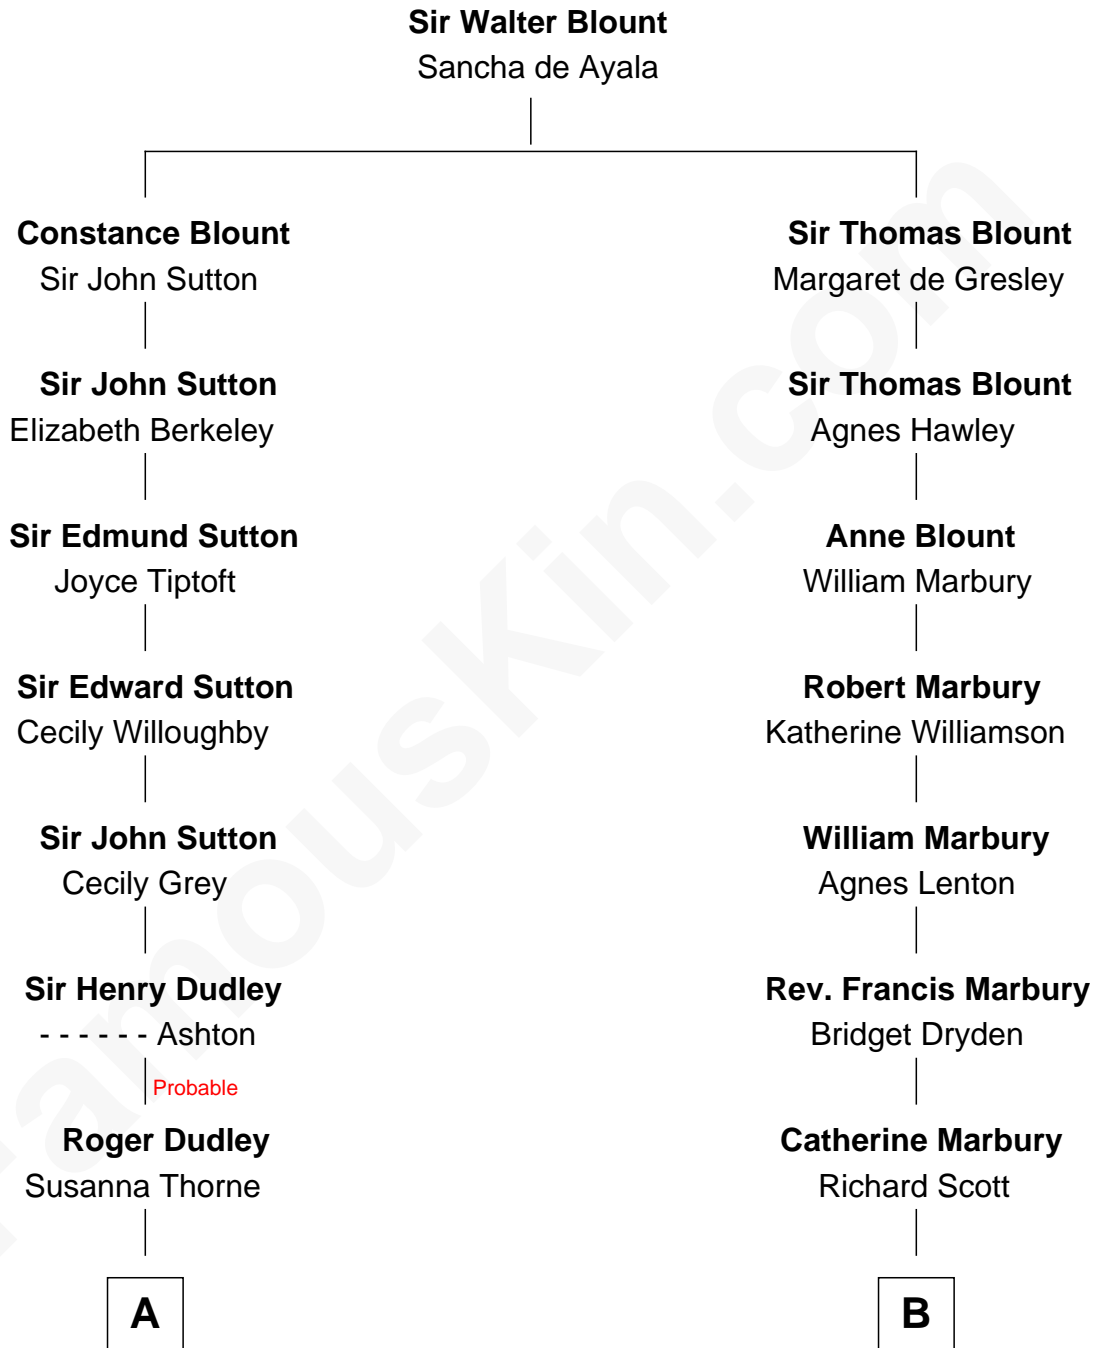

FamousKin.com Relationship Chart of

Dick Clark

Radio and TV Host

13th cousin 4 times removed of

J. A. Folger

Founder of Folger Coffee Company

Dick Clark photo by [Alan Light](#) (CC BY 2.0)