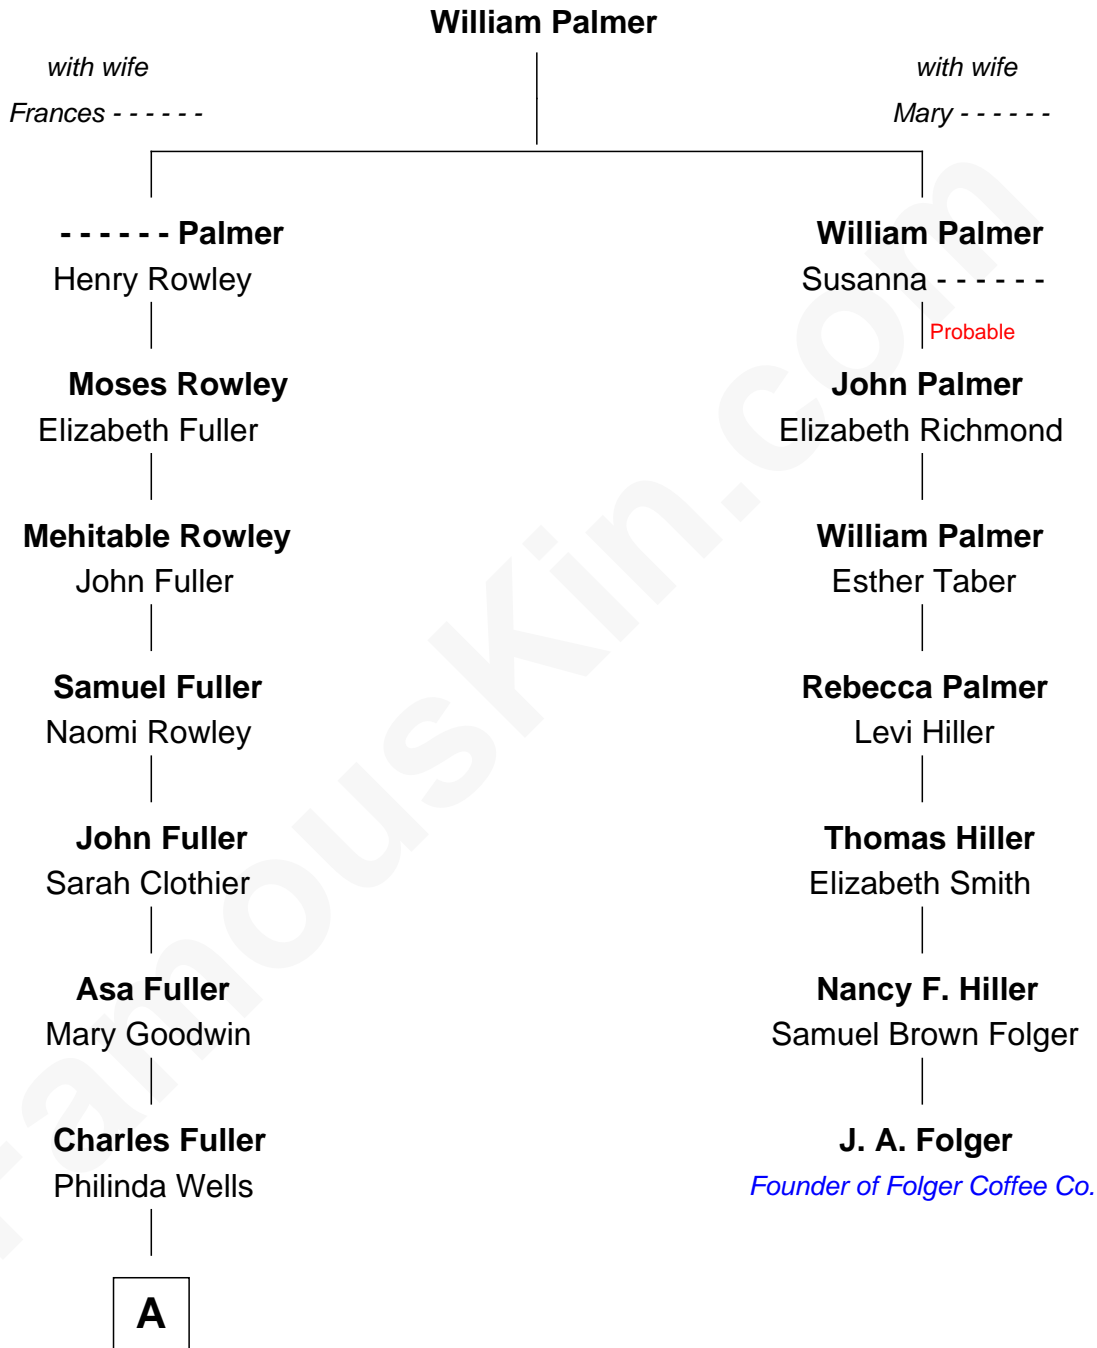

FamousKin.com Relationship Chart of

Dick Clark

Radio and TV Host

6th cousin 5 times removed of

J. A. Folger

Founder of Folger Coffee Company

FamousKin.com