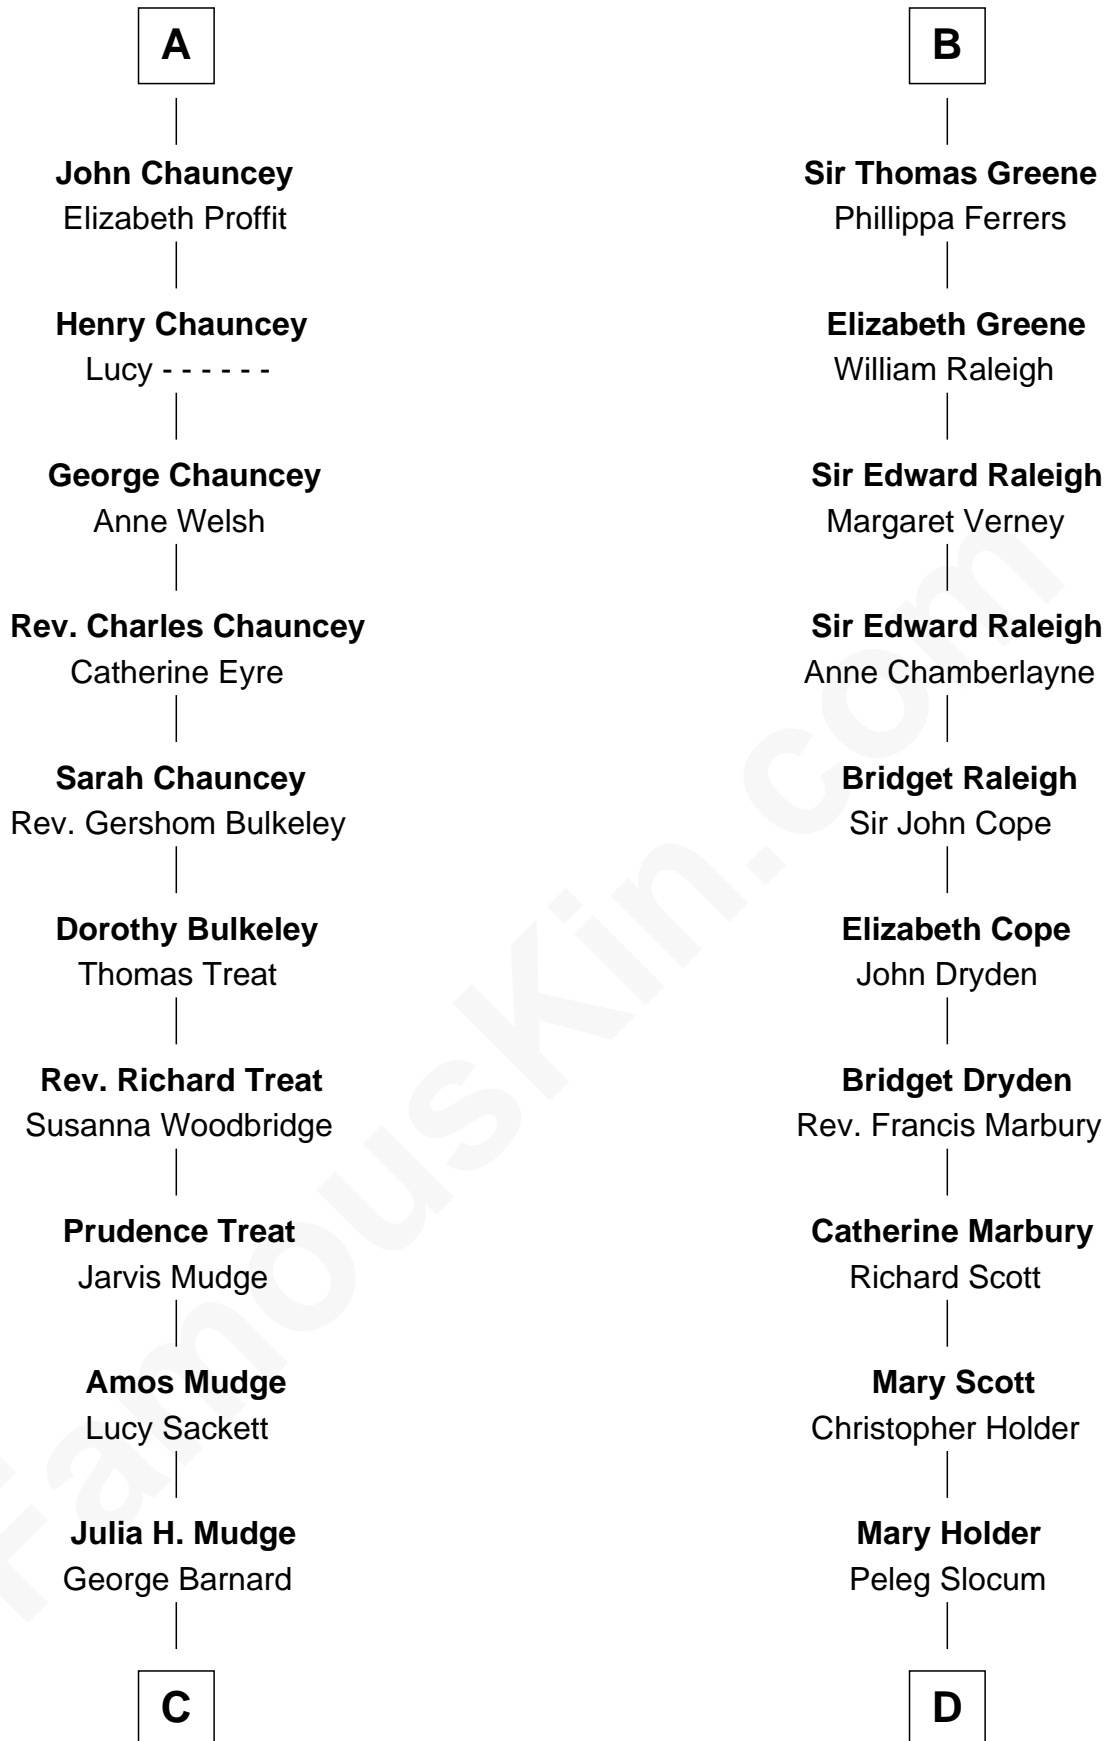

# FamousKin.com Relationship Chart of

**Dick Clark**

*Radio and TV Host*

20th cousin 1 time removed of

**J. A. Folger**

*Founder of Folger Coffee Company*

**C**

**George Barnard**  
Jane Sophia Fuller

**Charles Fuller Barnard**  
Anna May Aldridge

**Julia Fuller Barnard**  
Richard Augustus Clark

**Dick Clark**  
*Radio and TV Host*

**D**

**Peleg Slocum**  
Rebecca Bennett

**Peleg Slocum**  
Elizabeth Brown