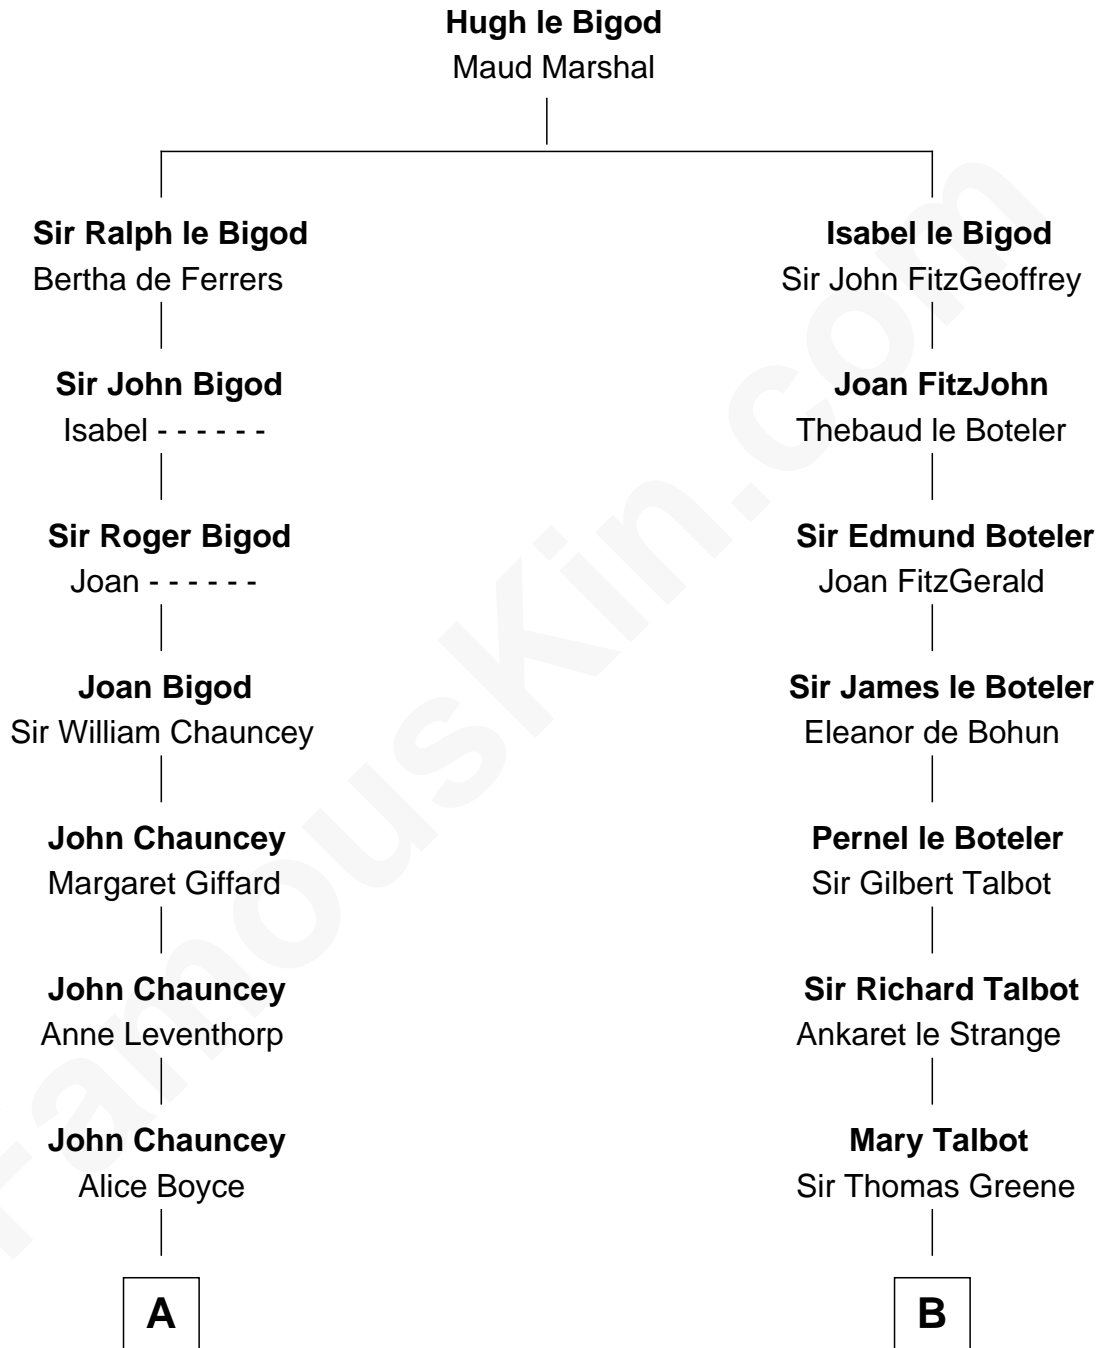

# FamousKin.com Relationship Chart of

**Dick Clark**

*Radio and TV Host*

20th cousin 1 time removed of

**J. A. Folger**

*Founder of Folger Coffee Company*

**C**

**George Barnard**  
Jane Sophia Fuller

**Charles Fuller Barnard**  
Anna May Aldridge

**Julia Fuller Barnard**  
Richard Augustus Clark

**Dick Clark**  
*Radio and TV Host*

**D**

**Peleg Slocum**  
Rebecca Bennett

**Peleg Slocum**  
Elizabeth Brown