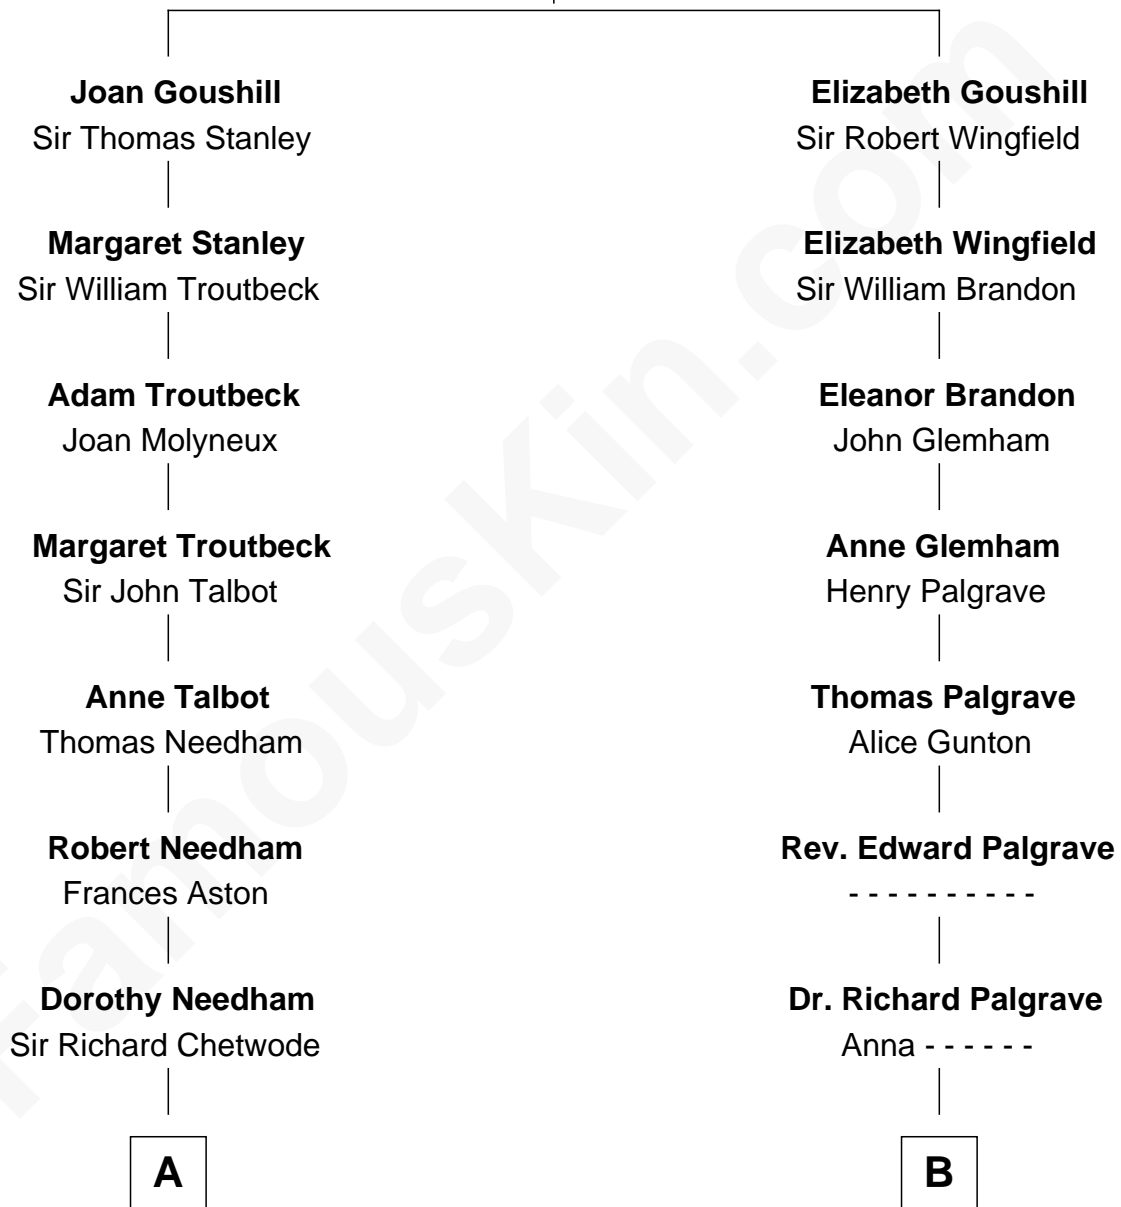

FamousKin.com Relationship Chart of

Dick Clark

Radio and TV Host

14th cousin 3 times removed of

J. A. Folger

Founder of Folger Coffee Company

Sir Robert Goushill

Elizabeth Fitzalan

Dick Clark photo by [Alan Light](#) (CC BY 2.0)