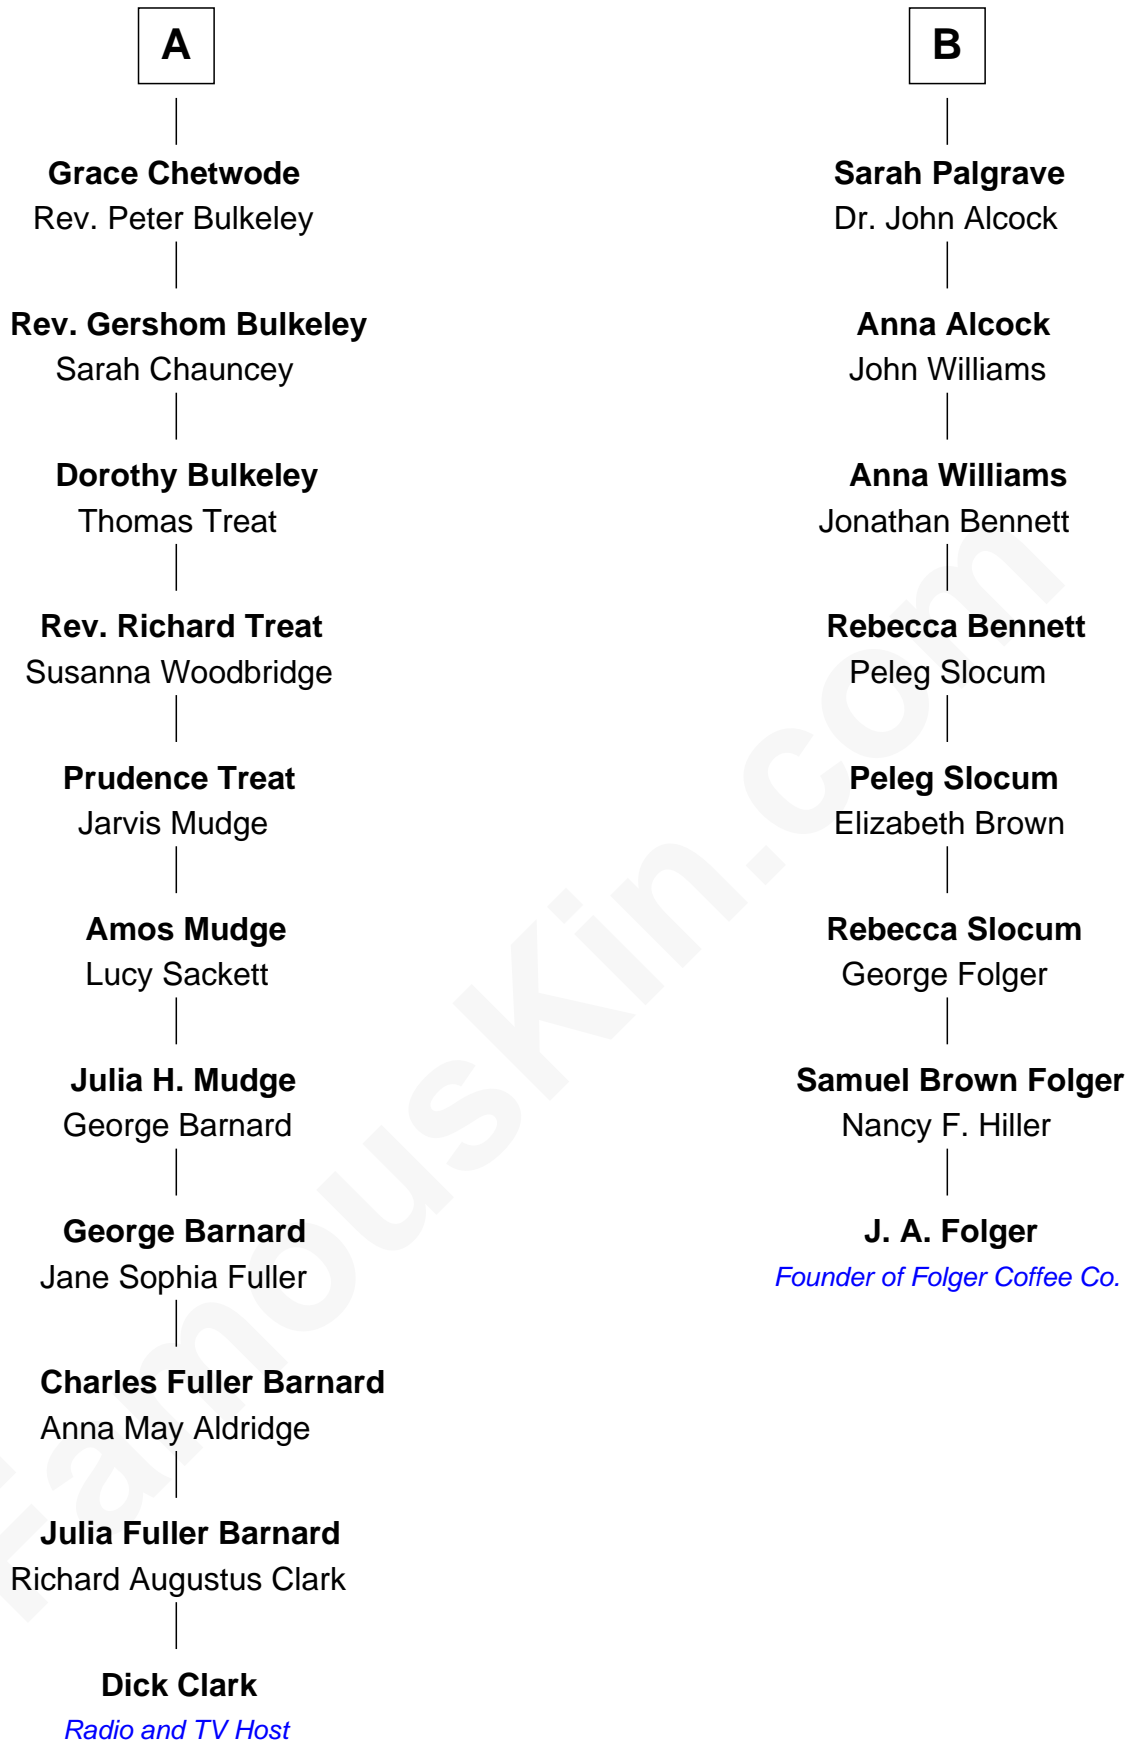

FamousKin.com Relationship Chart of

Dick Clark

Radio and TV Host

14th cousin 3 times removed of

J. A. Folger

Founder of Folger Coffee Company

Sir Robert Goushill

Elizabeth Fitzalan

Dick Clark photo by [Alan Light](#) (CC BY 2.0)