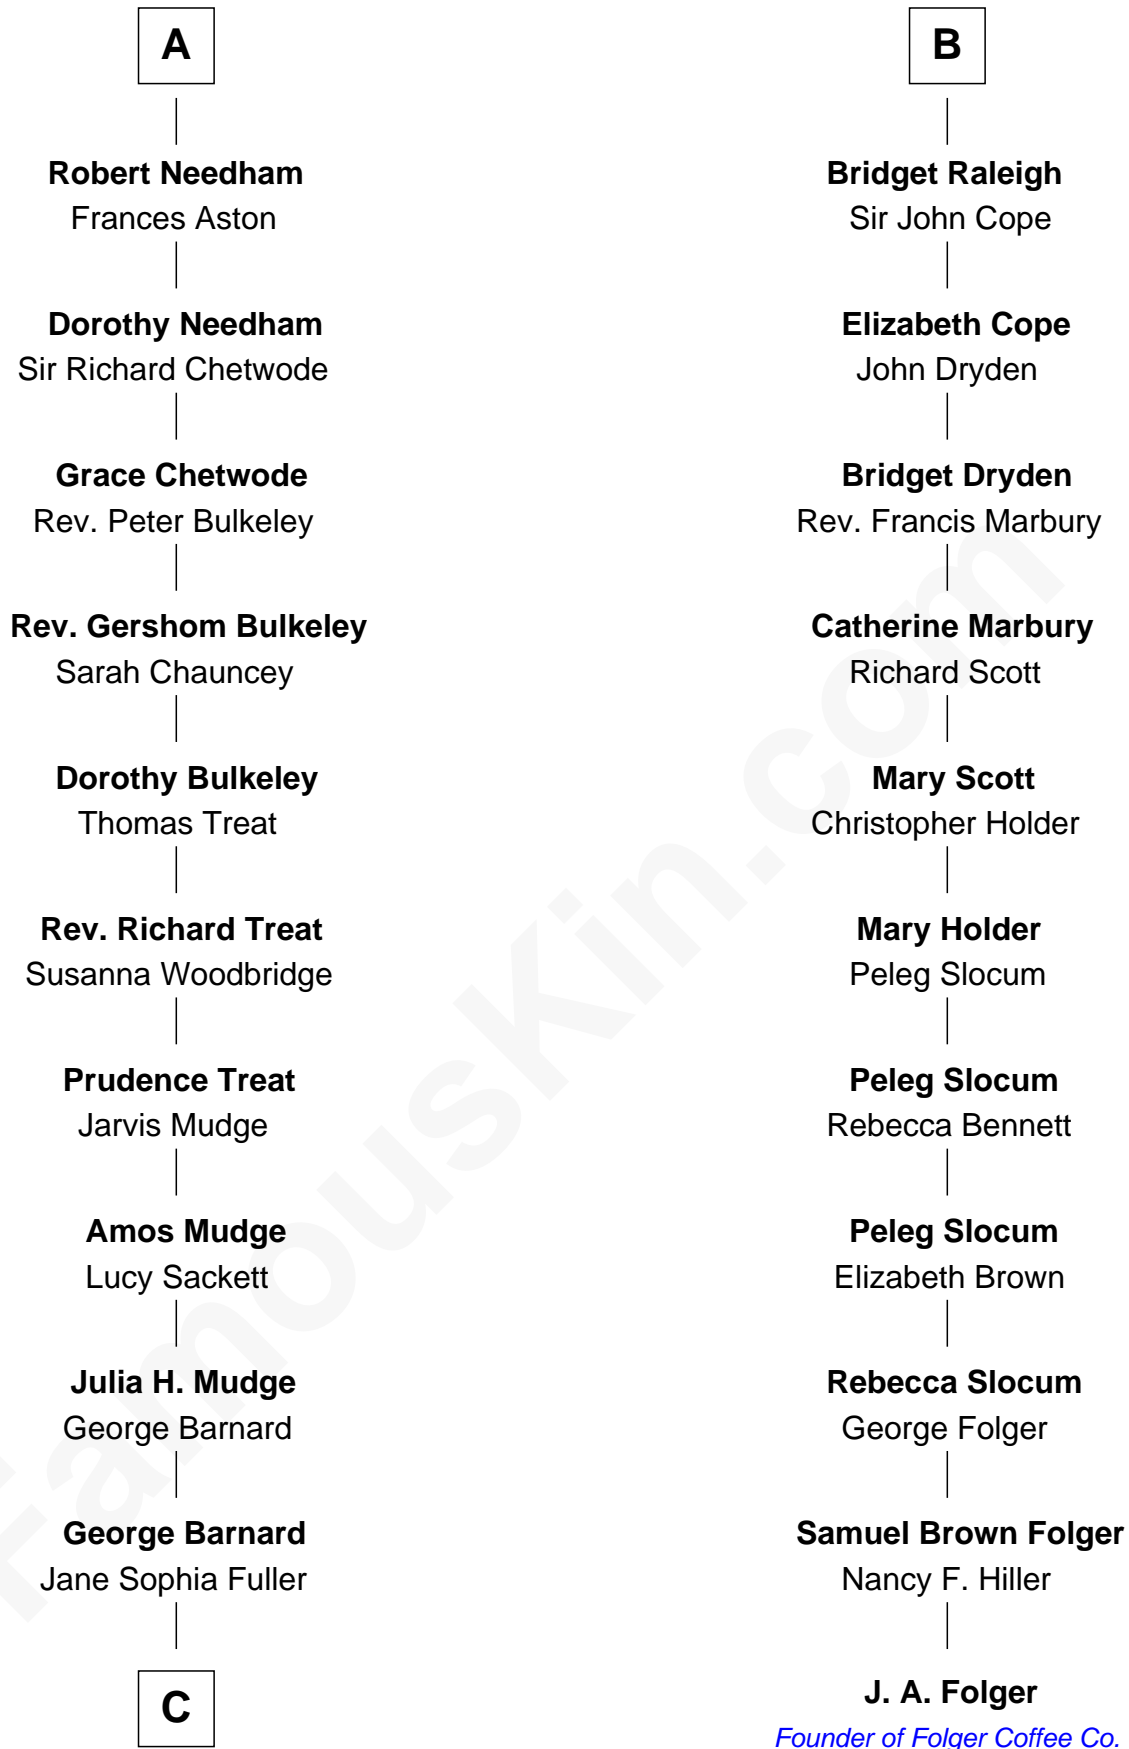

# FamousKin.com Relationship Chart of

**Dick Clark**

*Radio and TV Host*

17th cousin 2 times removed of

**J. A. Folger**

*Founder of Folger Coffee Company*

**Sir James le Boteler**

Eleanor de Bohun

**Sir Gilbert Talbot**

Audrey Cotton

**Sir John Talbot**

Margaret Troutbeck

**Anne Talbot**

Thomas Needham

**A**

**Pernel le Boteler**

Sir Gilbert Talbot

**Sir Richard Talbot**

Ankaret le Strange

**Mary Talbot**

Sir Thomas Greene

**Sir Thomas Greene**

Phillippa Ferrers

**Elizabeth Greene**

William Raleigh

**Sir Edward Raleigh**

Margaret Verney

**Sir Edward Raleigh**

Anne Chamberlayne

**B**

**C**

—  
**Charles Fuller Barnard**