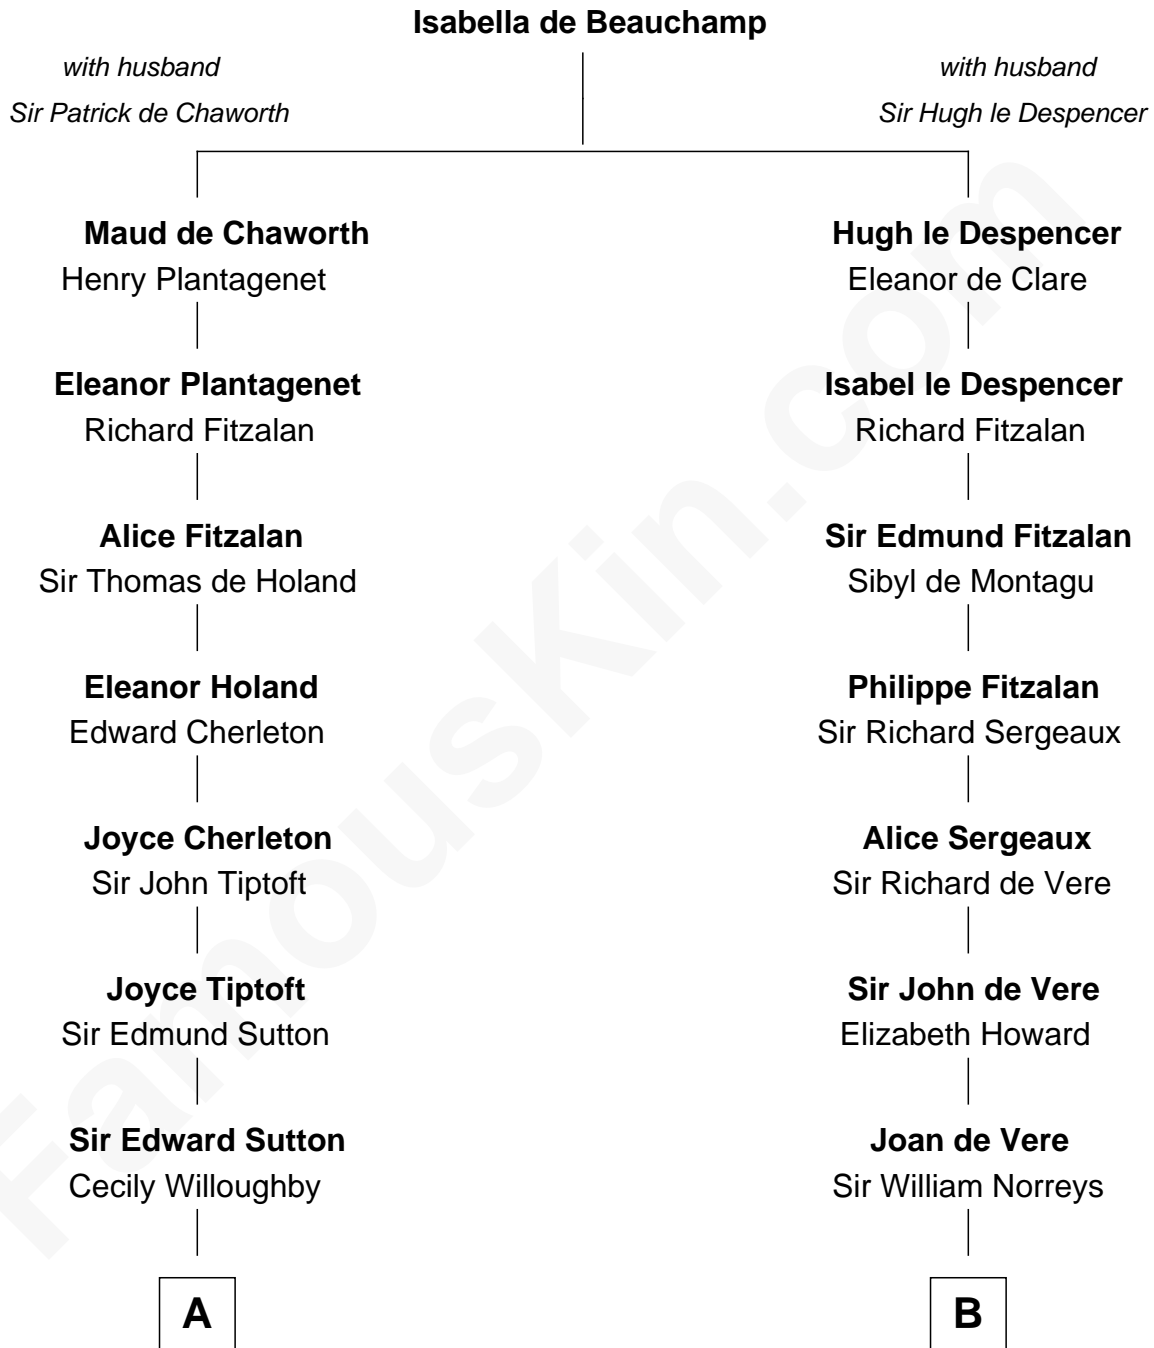

# FamousKin.com Relationship Chart of

**Dick Clark**

*Radio and TV Host*

16th cousin 4 times removed of

**Samuel Howard**

*Boston Tea Party Participant*

**C**

—  
**George Barnard**  
Jane Sophia Fuller

—  
**Charles Fuller Barnard**  
Anna May Aldridge

—  
**Julia Fuller Barnard**  
Richard Augustus Clark

—  
**Dick Clark**  
*Radio and TV Host*

FamousKin.com