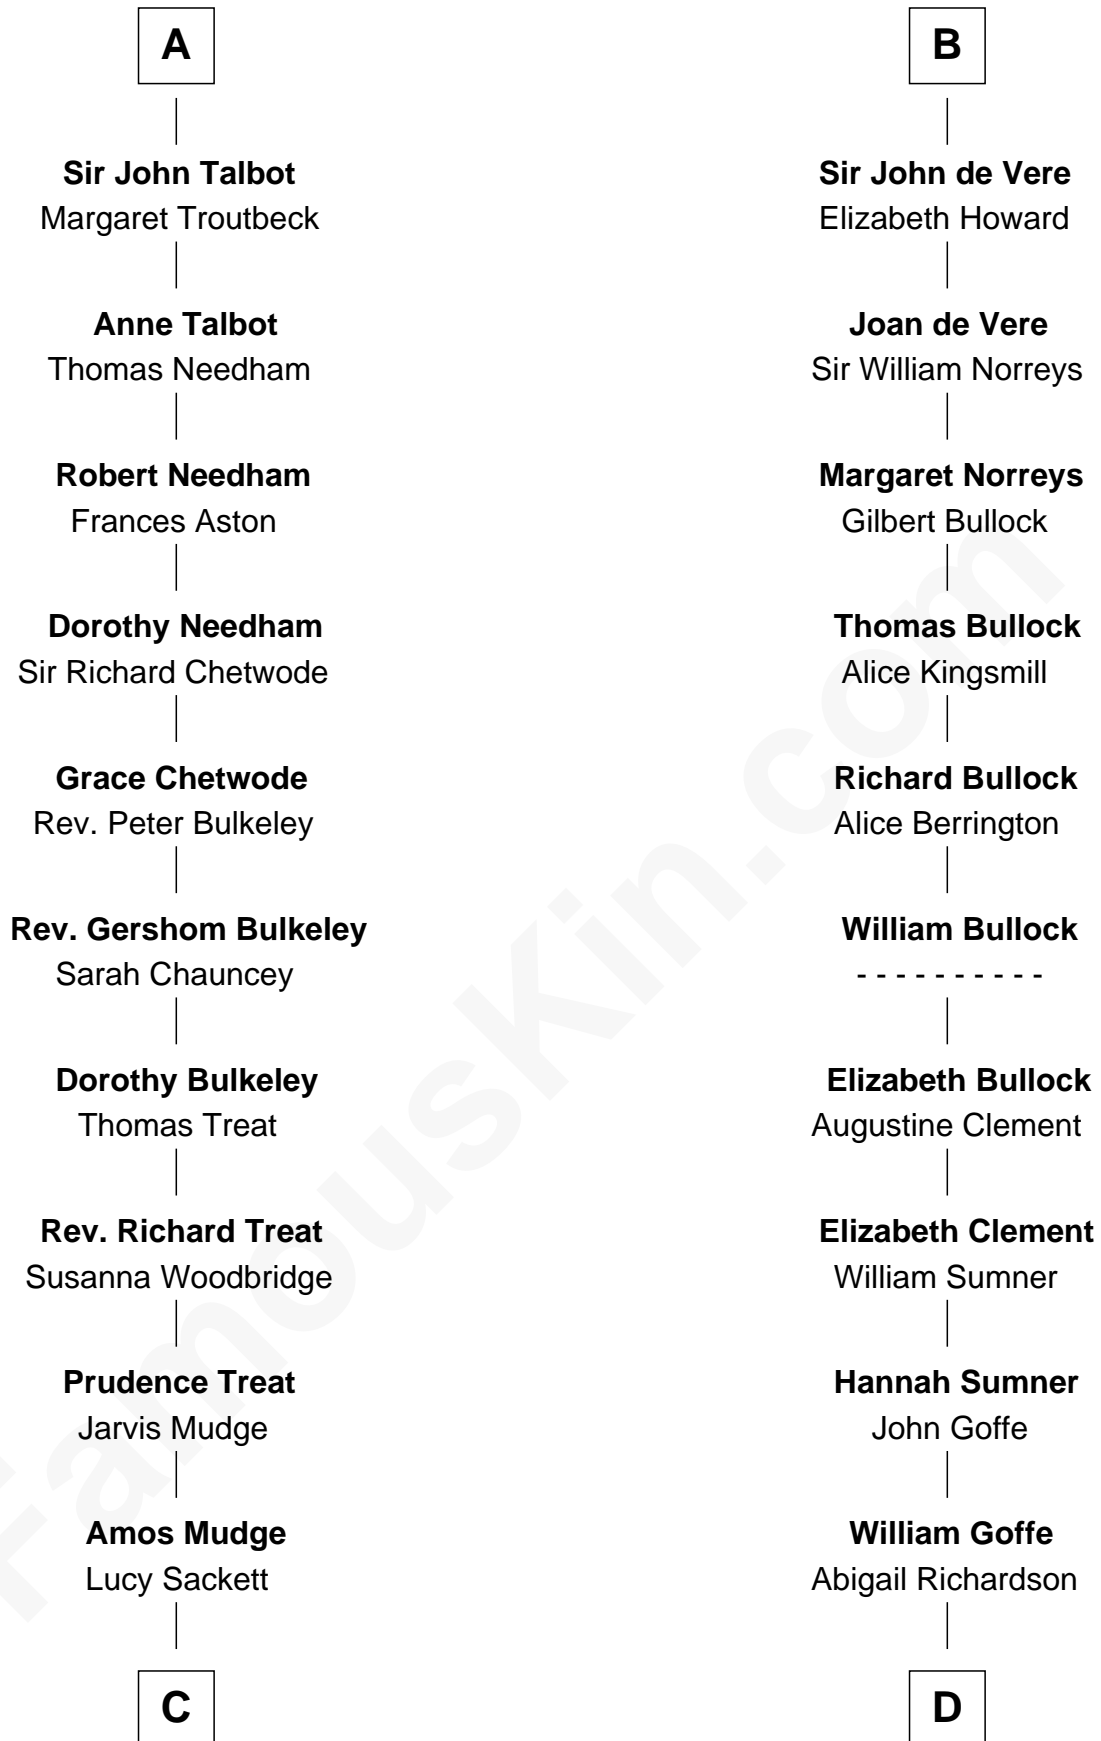

FamousKin.com Relationship Chart of

Dick Clark

Radio and TV Host

18th cousin 3 times removed of

Samuel Howard

Boston Tea Party Participant

C

Julia H. Mudge
George Barnard

George Barnard
Jane Sophia Fuller

Charles Fuller Barnard
Anna May Aldridge

Julia Fuller Barnard
Richard Augustus Clark

Dick Clark
Radio and TV Host

D

Martha Goffe
Ebenezer Howard

Samuel Howard
Boston Tea Party Participant