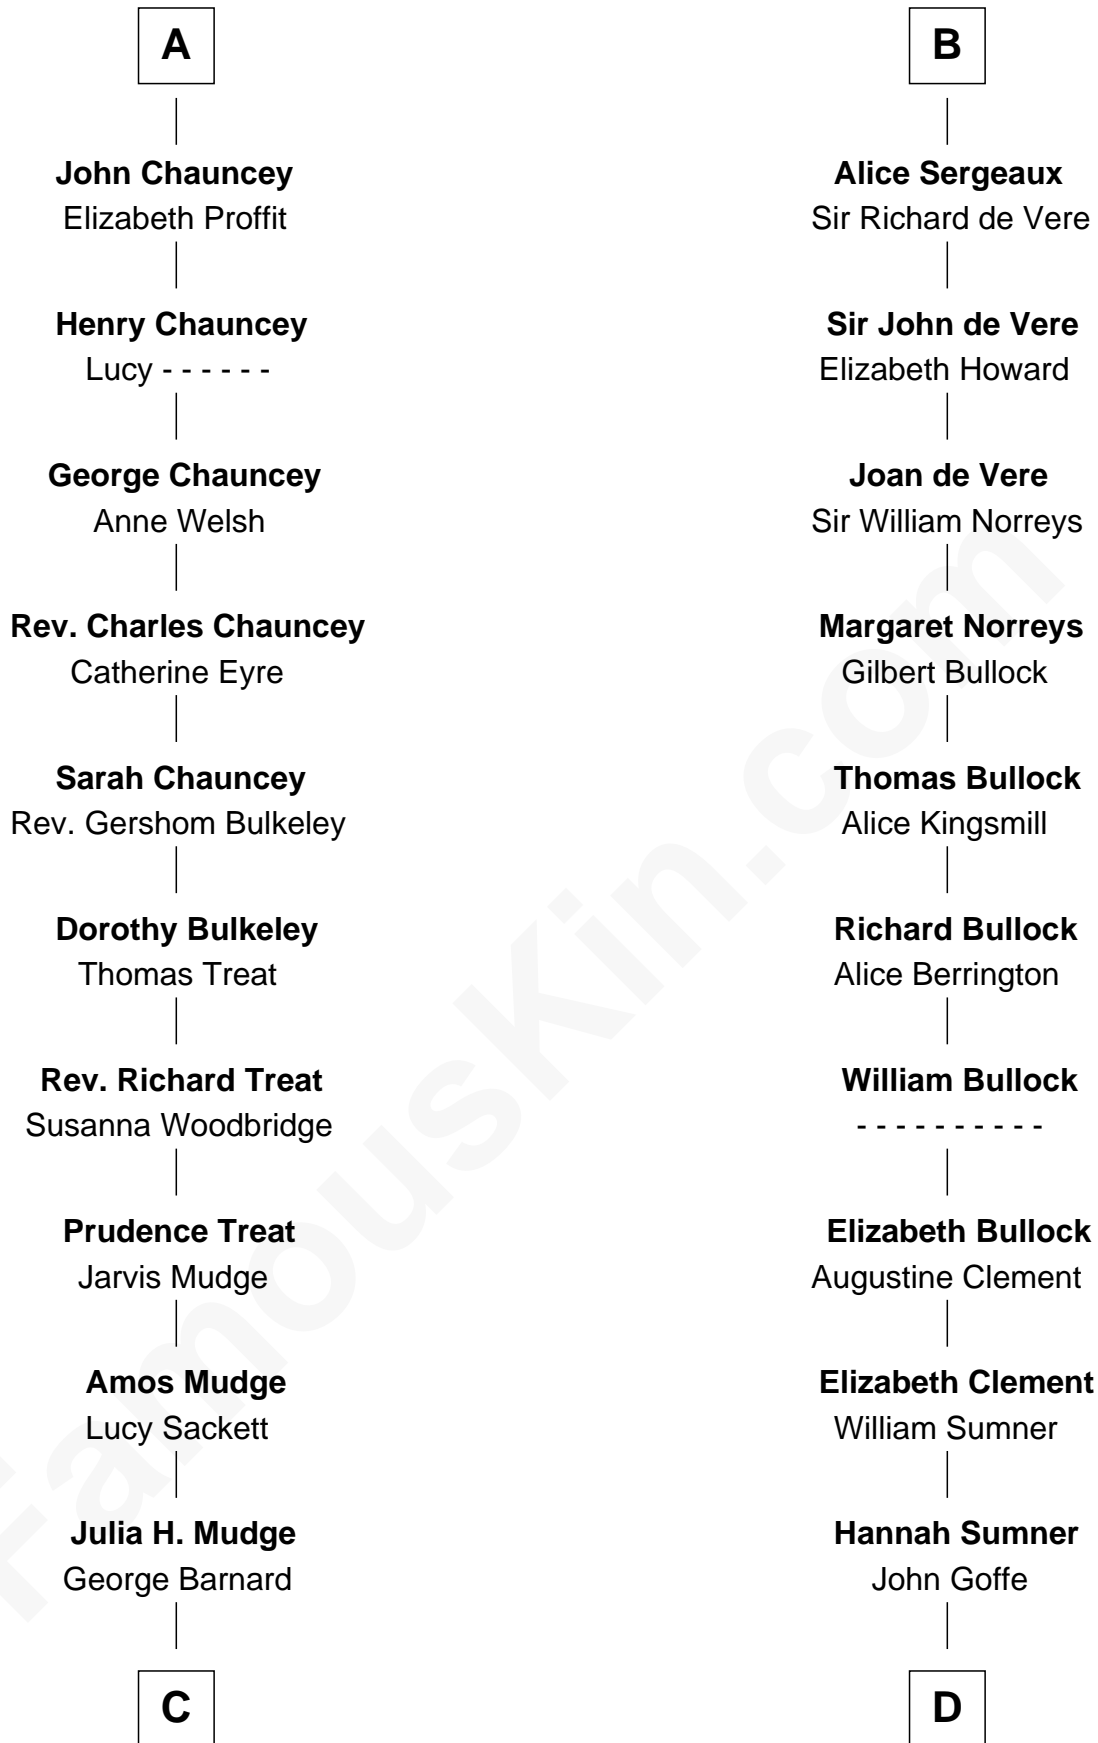

FamousKin.com Relationship Chart of

Dick Clark

Radio and TV Host

19th cousin 1 time removed of

Samuel Howard

Boston Tea Party Participant

C

George Barnard
Jane Sophia Fuller

Charles Fuller Barnard
Anna May Aldridge

Julia Fuller Barnard
Richard Augustus Clark

Dick Clark
Radio and TV Host

D

William Goffe
Abigail Richardson

Martha Goffe
Ebenezer Howard

Samuel Howard
Boston Tea Party Participant