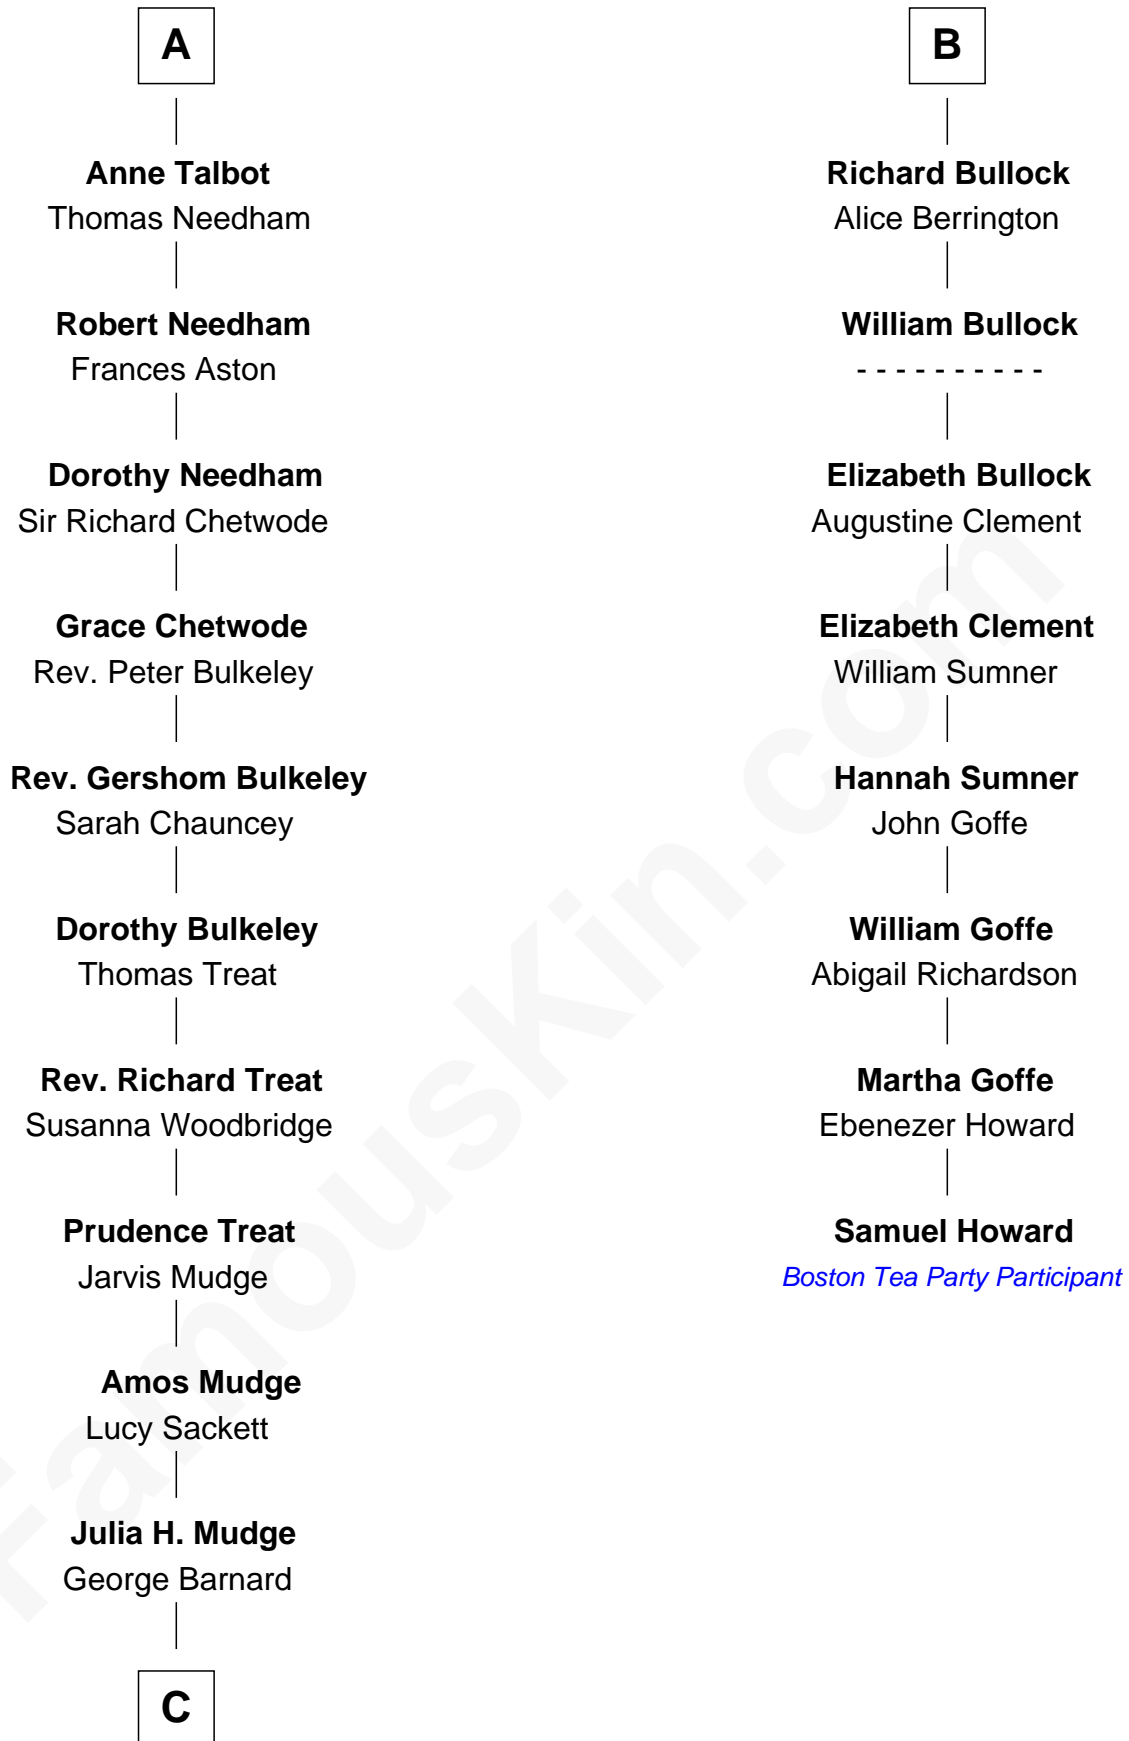

FamousKin.com Relationship Chart of

Dick Clark

Radio and TV Host

14th cousin 6 times removed of

Samuel Howard

Boston Tea Party Participant

Bartholomew de Badlesmere

Margaret de Clare

John de Vere

Aubrey de Vere

Alice FitzWalter

Sir Richard de Vere

Alice Sergeaux

Sir John de Vere

Elizabeth Howard

Joan de Vere

Sir William Norreys

Margaret Norreys

Gilbert Bullock

Thomas Bullock

Alice Kingsmill

B

C

—
George Barnard
Jane Sophia Fuller