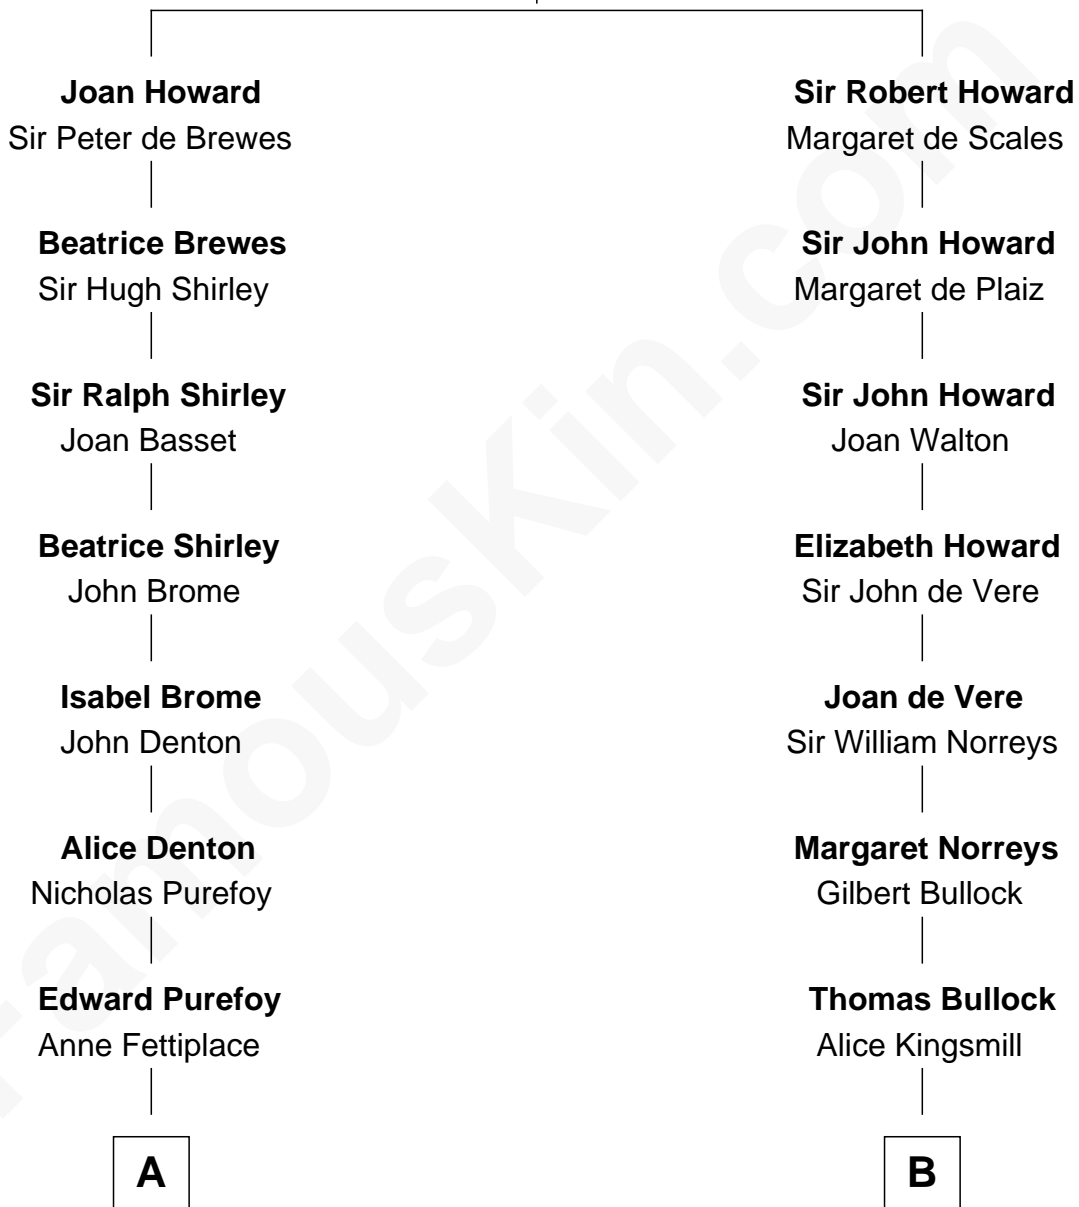

FamousKin.com Relationship Chart of

Dick Clark

Radio and TV Host

14th cousin 5 times removed of

Samuel Howard

Boston Tea Party Participant

Sir John Howard

Alice de Bois

C

—
Charles Fuller Barnard

Anna May Aldridge

—
Julia Fuller Barnard

Richard Augustus Clark

—
Dick Clark

Radio and TV Host

FamousKin.com