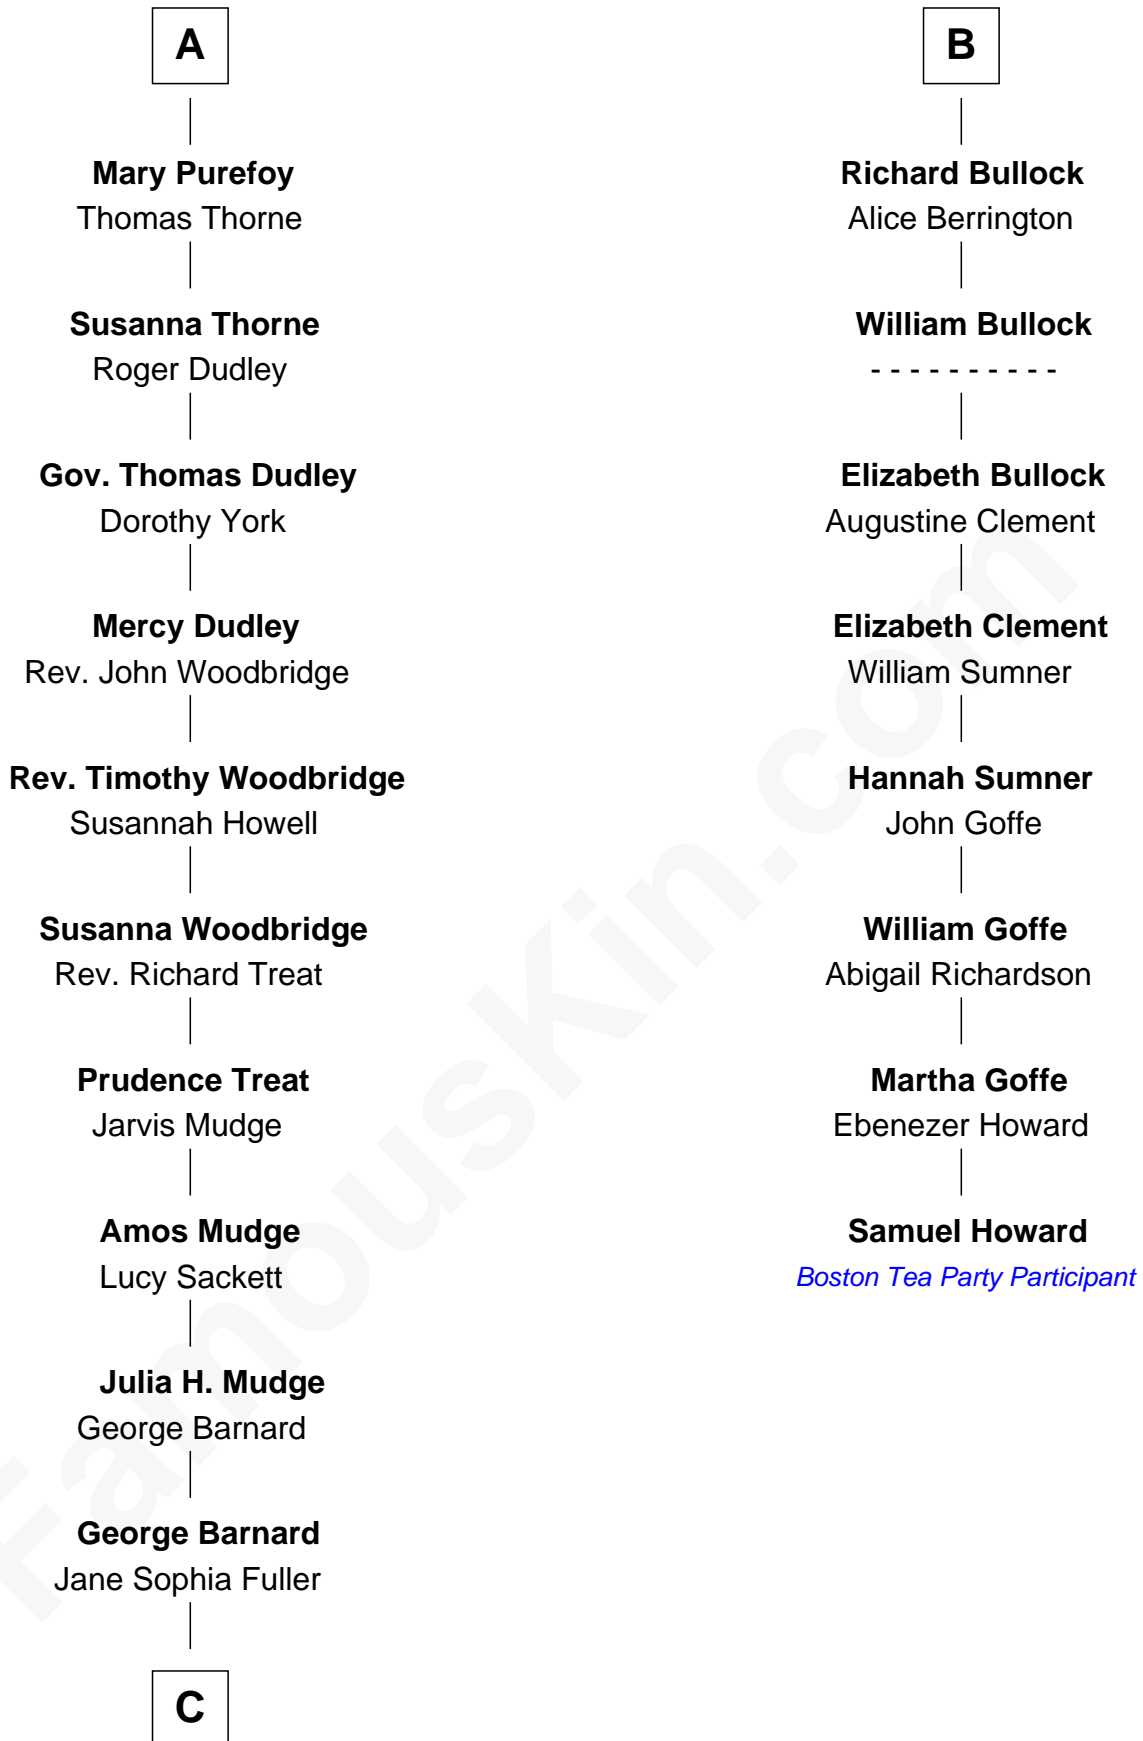

FamousKin.com Relationship Chart of

Dick Clark

Radio and TV Host

14th cousin 5 times removed of

Samuel Howard

Boston Tea Party Participant

Sir John Howard

Alice de Bois

C

—
Charles Fuller Barnard

Anna May Aldridge

—
Julia Fuller Barnard

Richard Augustus Clark

—
Dick Clark

Radio and TV Host

FamousKin.com