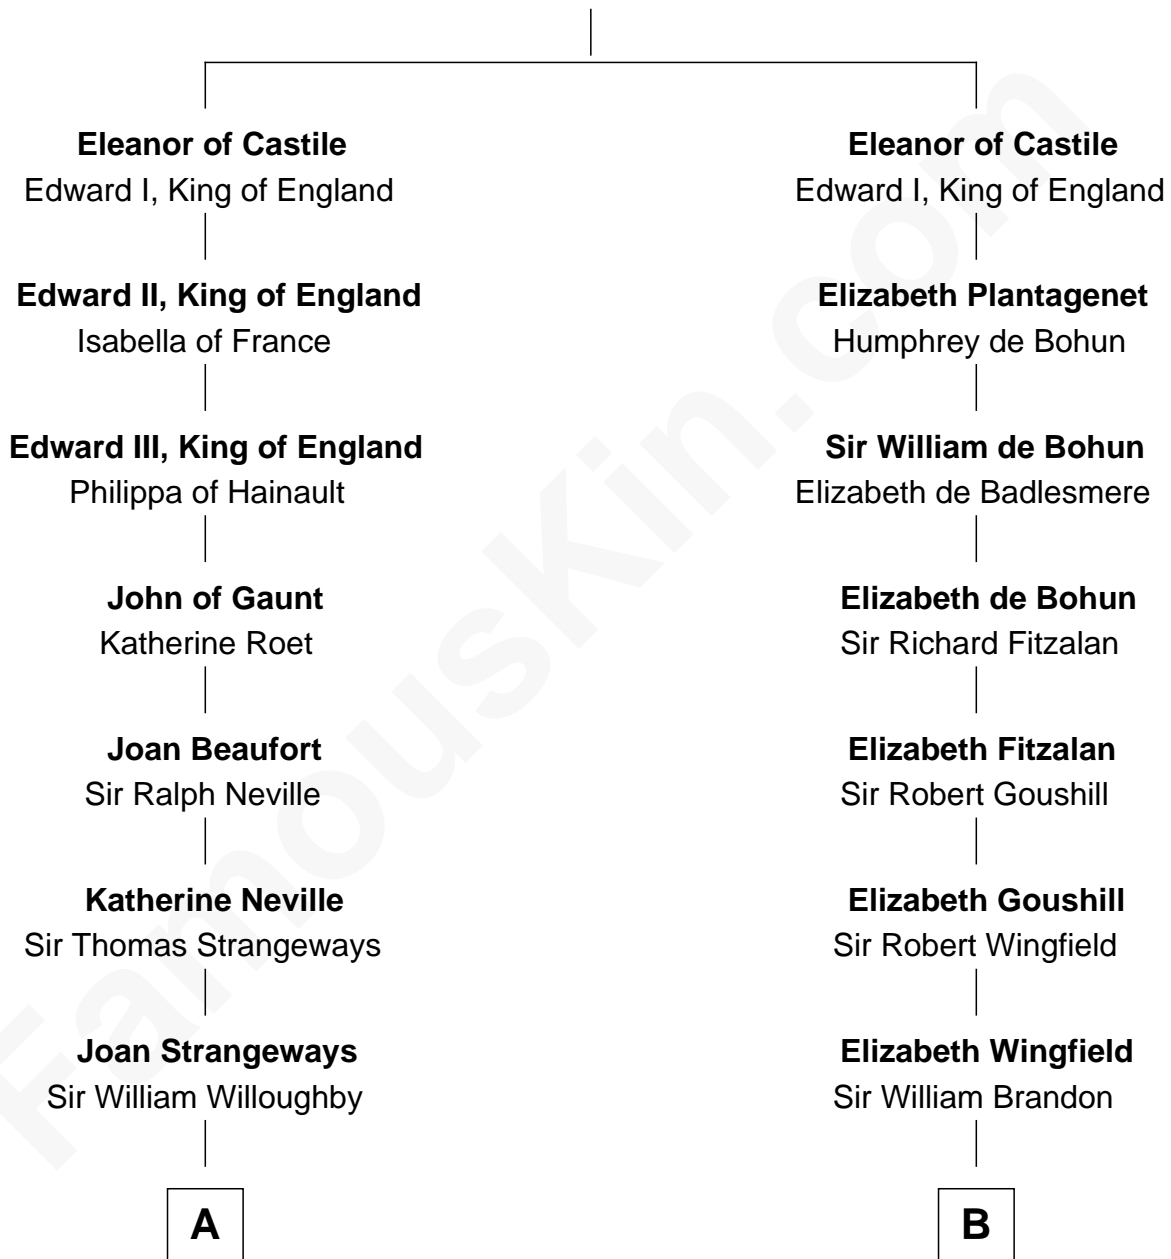

FamousKin.com Relationship Chart of

Dick Clark

Radio and TV Host

17th cousin 4 times removed of

Eli Whitney

Inventor of the Cotton Gin

Ferdinand III, King of Castile

Joanna of Ponthieu

C

—
Julia H. Mudge

George Barnard

—
George Barnard

Jane Sophia Fuller

—
Charles Fuller Barnard

Anna May Aldridge

—
Julia Fuller Barnard