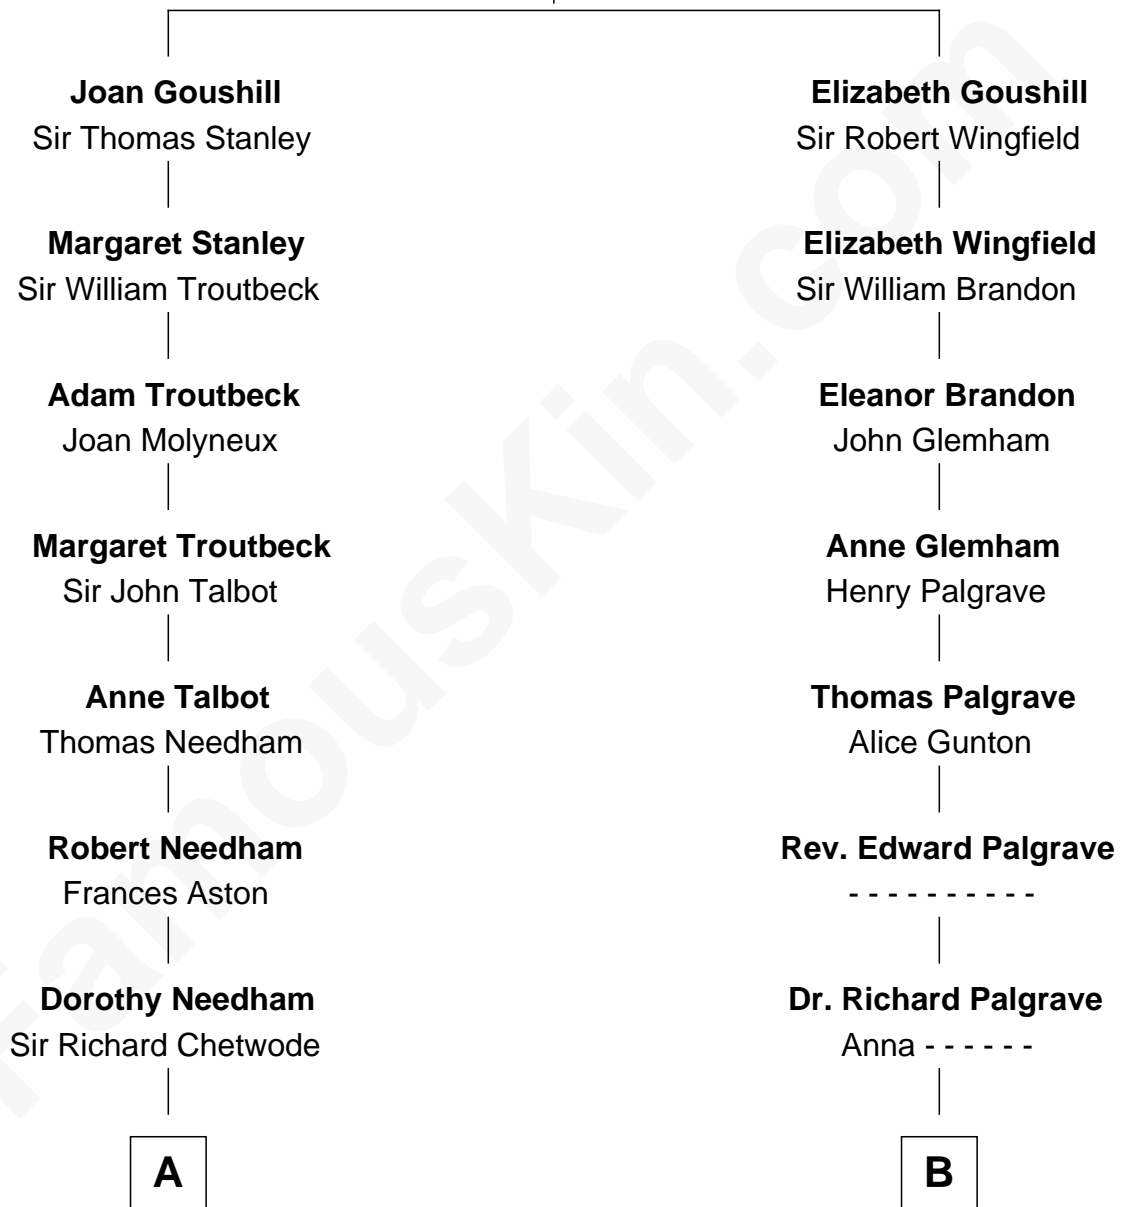

FamousKin.com Relationship Chart of

Dick Clark

Radio and TV Host

12th cousin 5 times removed of

Eli Whitney

Inventor of the Cotton Gin

Sir Robert Goushill

Elizabeth Fitzalan

Dick Clark photo by [Alan Light](#) (CC BY 2.0)