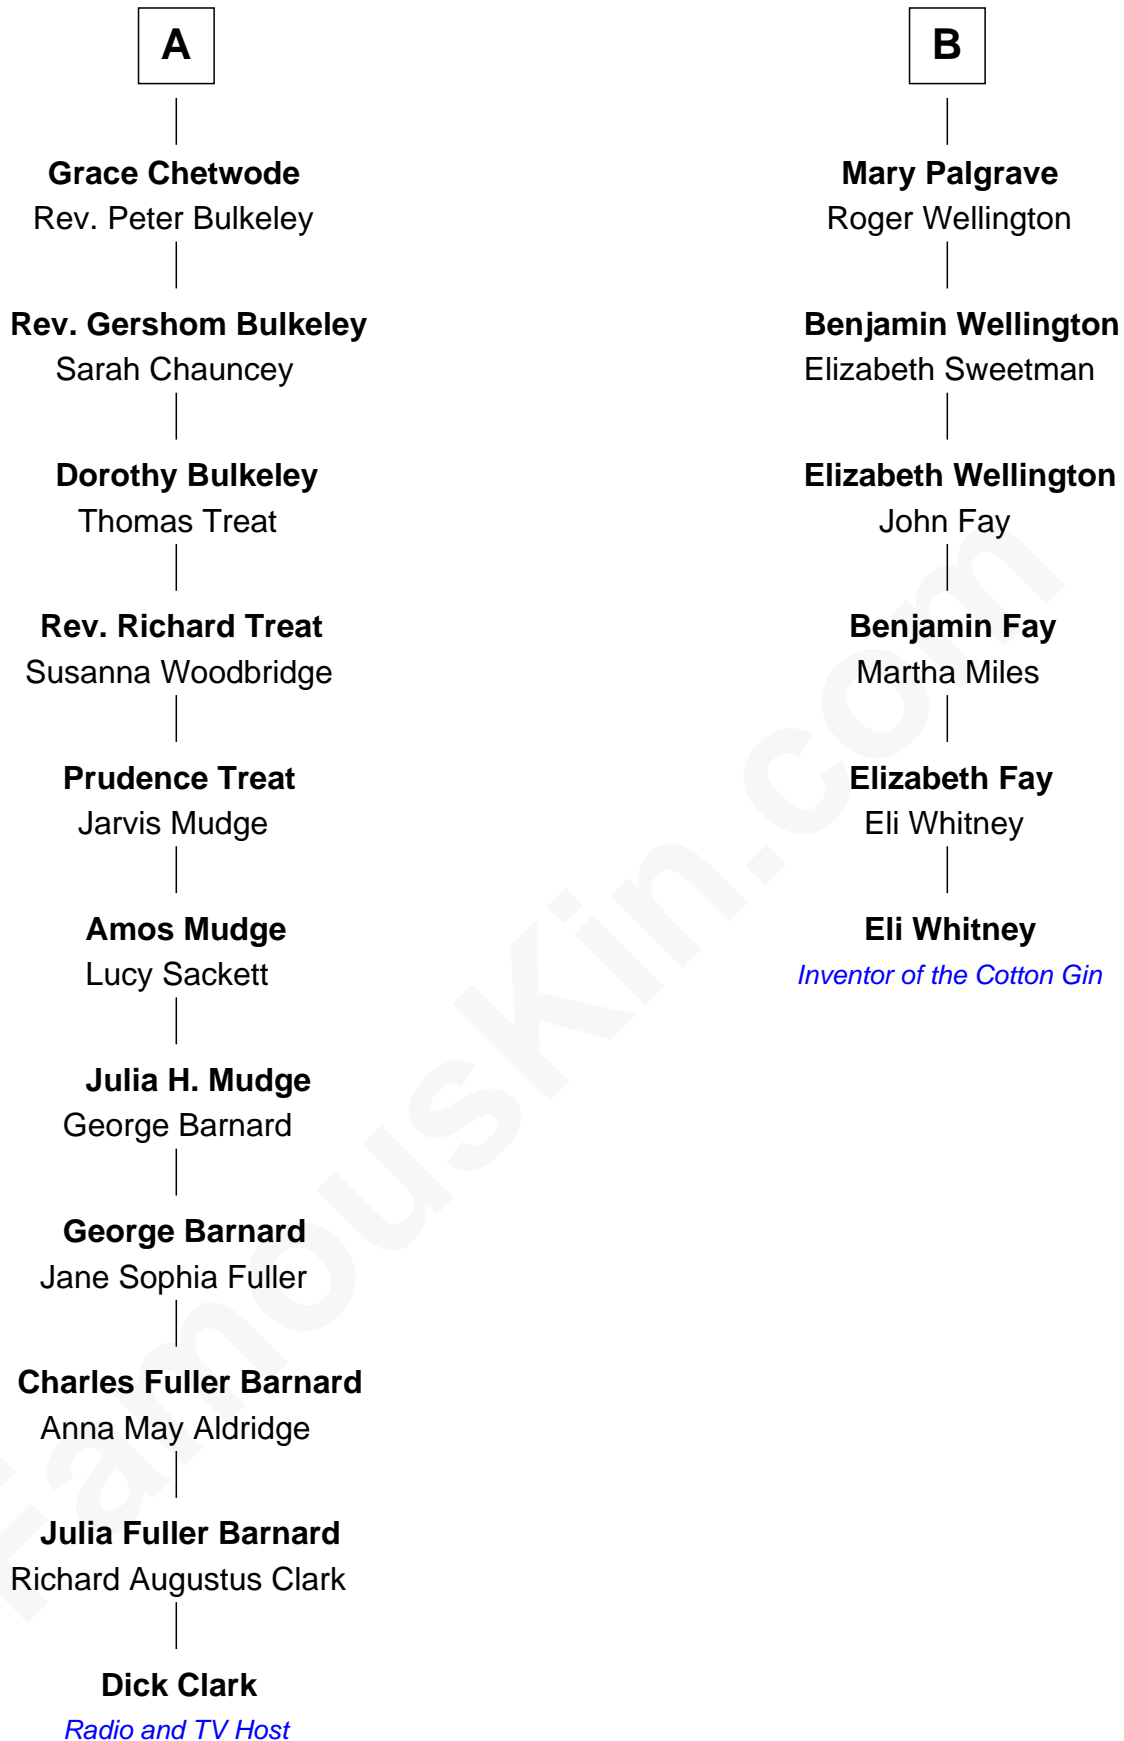

FamousKin.com Relationship Chart of

Dick Clark

Radio and TV Host

12th cousin 5 times removed of

Eli Whitney

Inventor of the Cotton Gin

Sir Robert Goushill

Elizabeth Fitzalan

Dick Clark photo by [Alan Light](#) (CC BY 2.0)