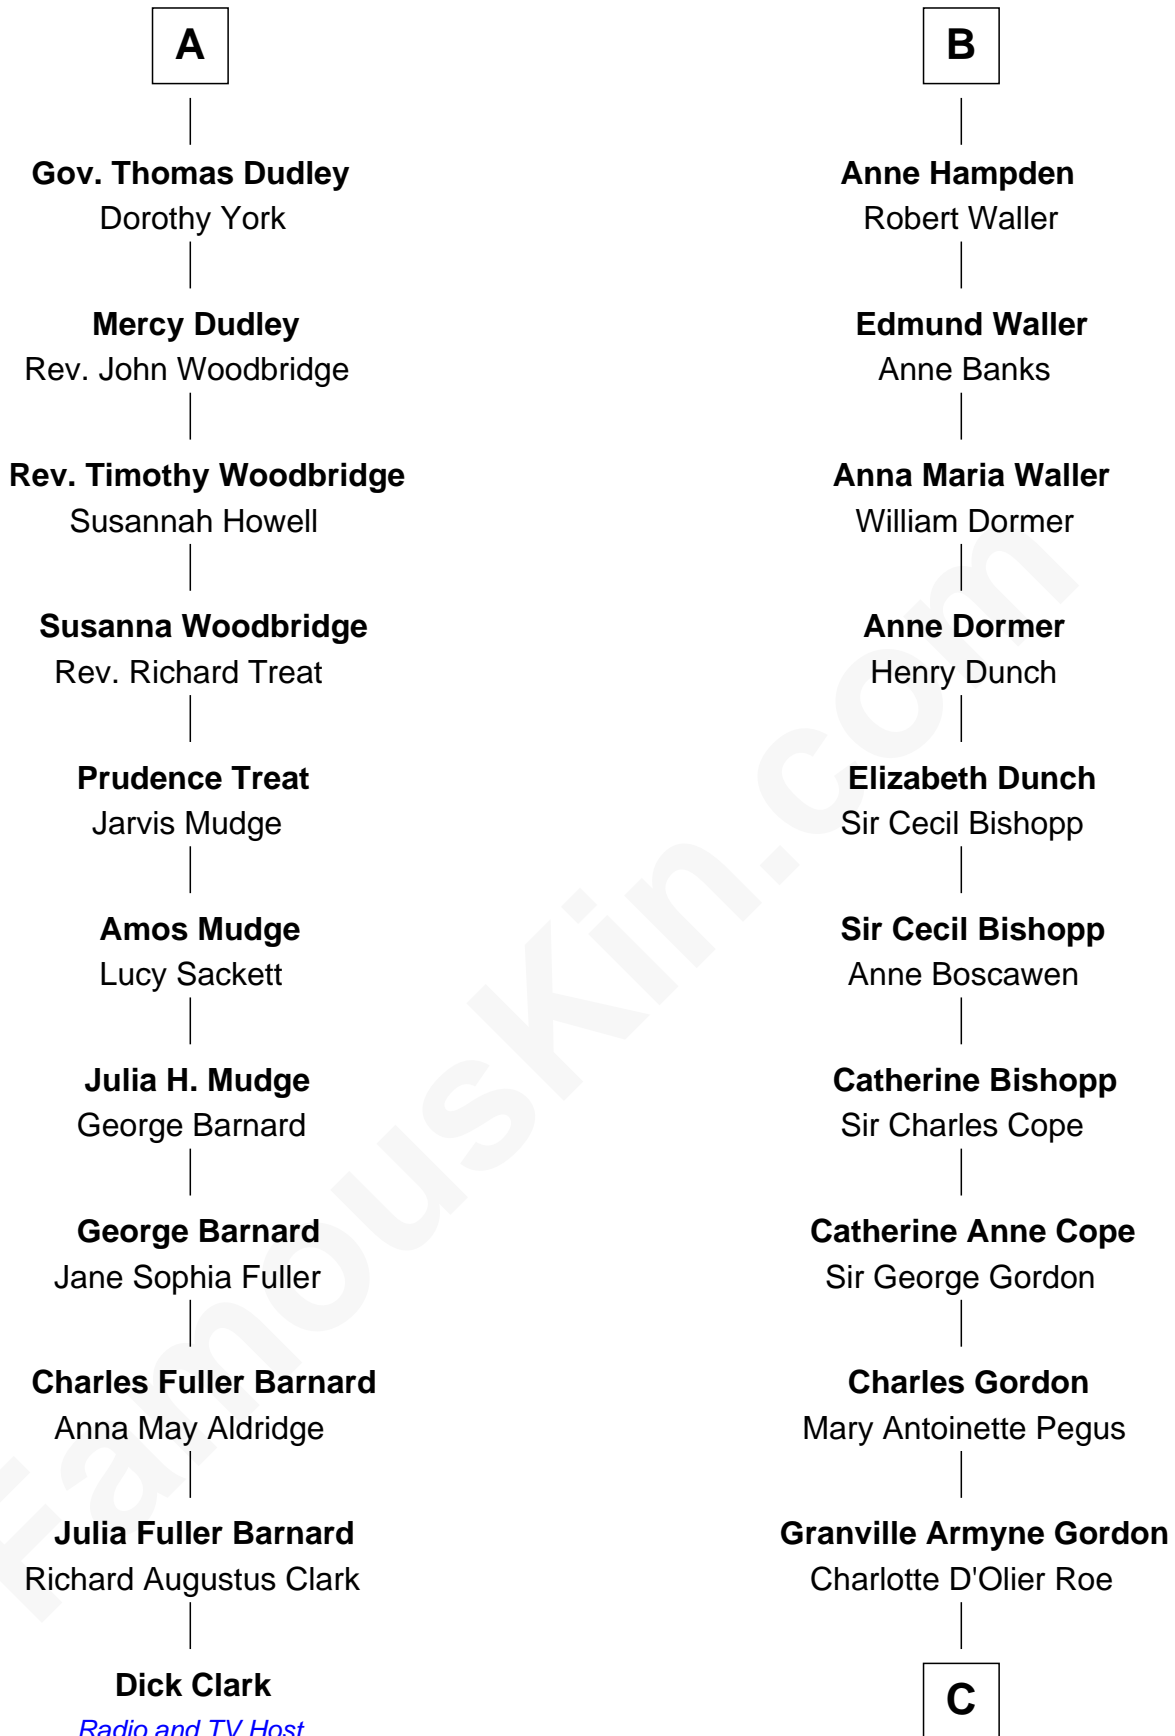

FamousKin.com Relationship Chart of

Dick Clark

Radio and TV Host

17th cousin 4 times removed of

Cara Delevingne

Fashion Model and Movie Actress

Sir Walter Blount

Sancha de Ayala

Sir Thomas Blount

Margaret de Gresley

Sanchia Blount

Edward Langford

Alice Langford

John Stradling

Anne Stradling

Sir John Danvers

Anne Danvers

Thomas Lovett

Elizabeth Lovett

Anthony Cave

Anne Cave

Griffith Hampden

B

C