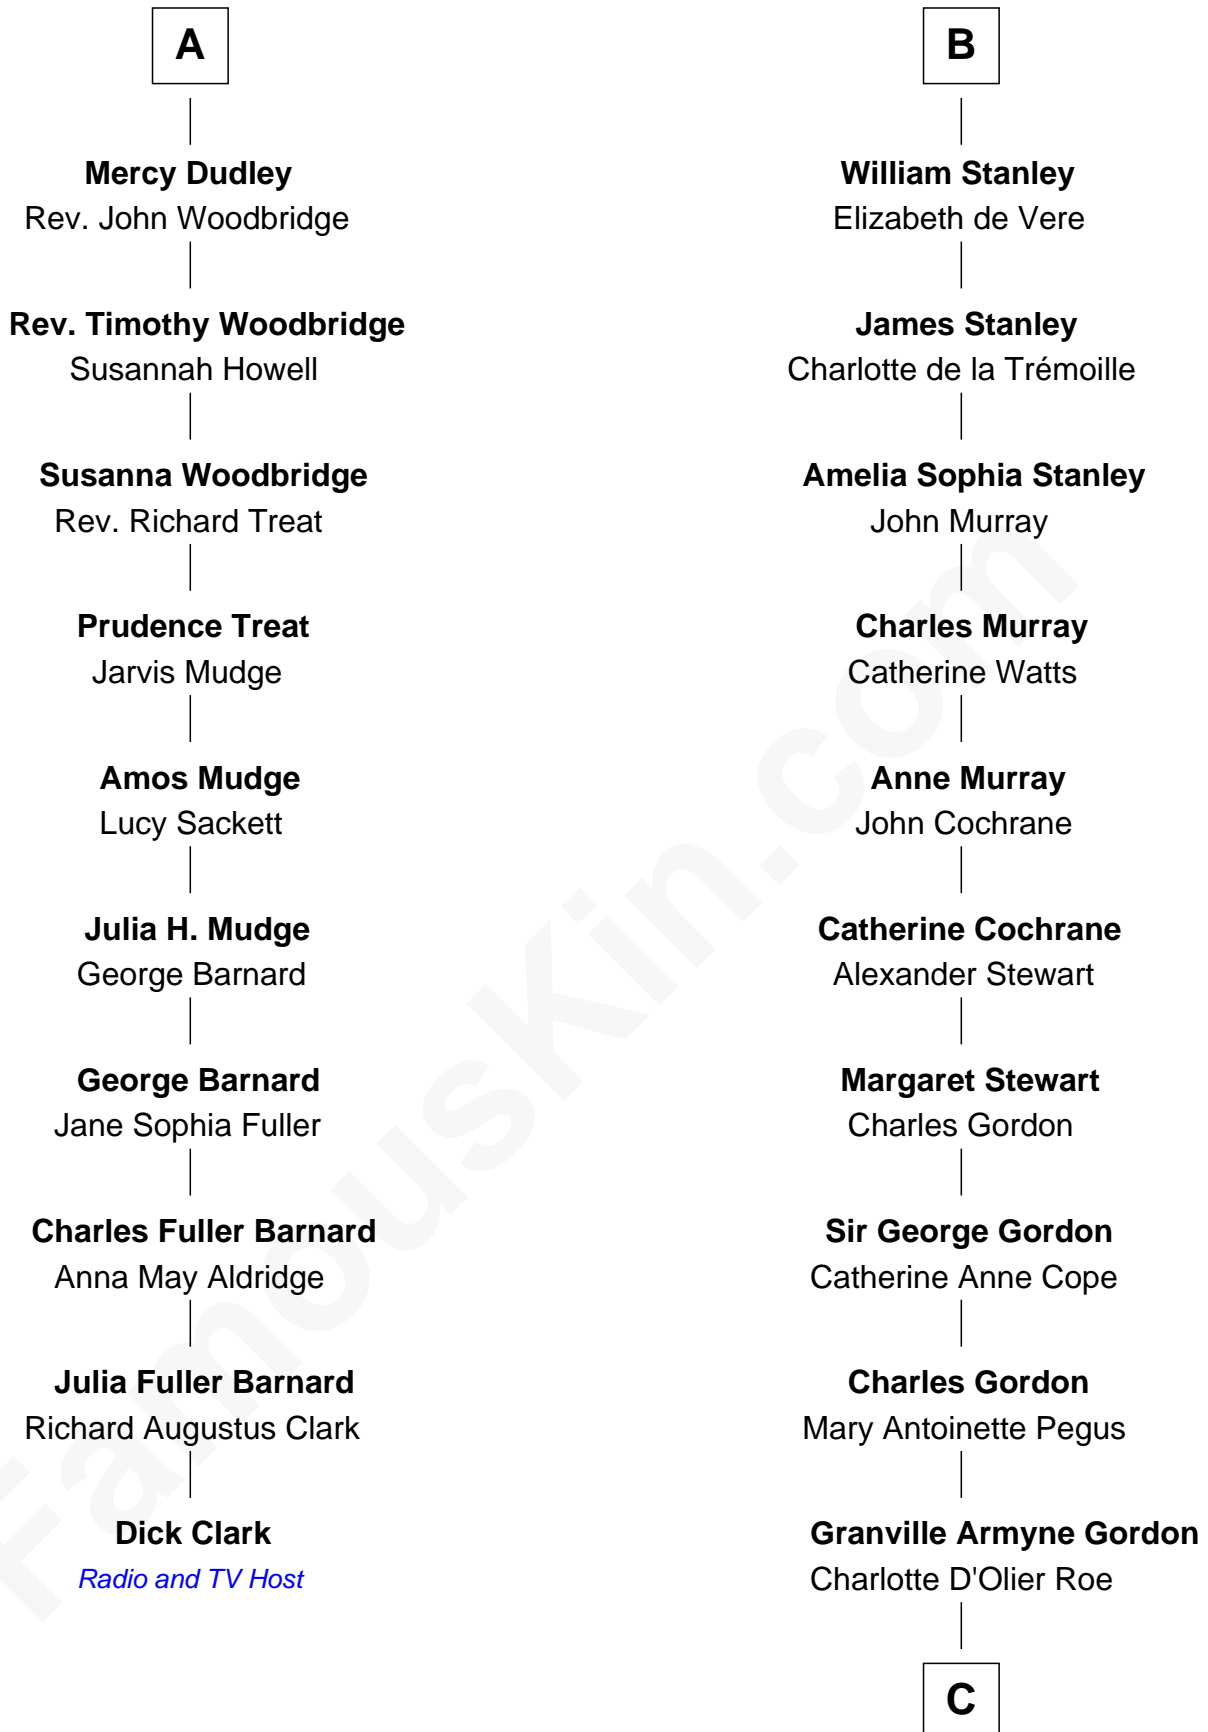

FamousKin.com Relationship Chart of

Dick Clark

Radio and TV Host

16th cousin 5 times removed of

Cara Delevingne

Fashion Model and Movie Actress

C

Armyne Evelyne Gordon

Sir Lionel Lawson Faudel-Phillips

Anne Margaret Faudel-Phillips

John Vincent Sheffield

Jane Armyne Sheffield

Sir Jocelyn Edward Greville Stevens

Pandora Anne Stevens

Charles Hamar Delevingne

Cara Delevingne