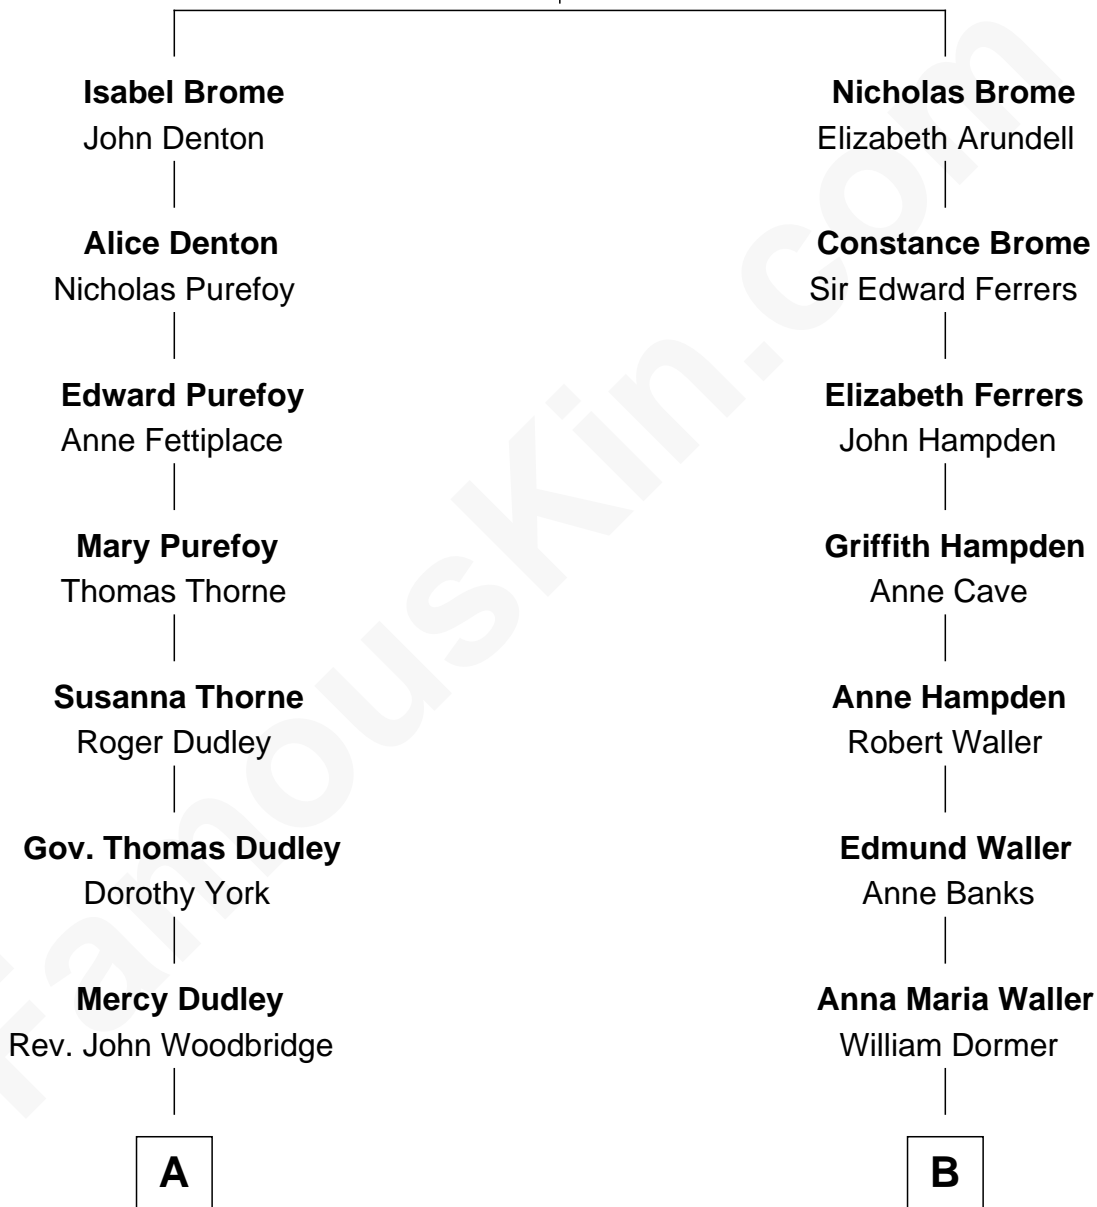

FamousKin.com Relationship Chart of

Dick Clark

Radio and TV Host

15th cousin 3 times removed of

Cara Delevingne

Fashion Model and Movie Actress

John Brome
Beatrice Shirley

Pandora Anne Stevens
Charles Hamar Delevingne

Cara Delevingne
Model and Actress

FamousKin.com