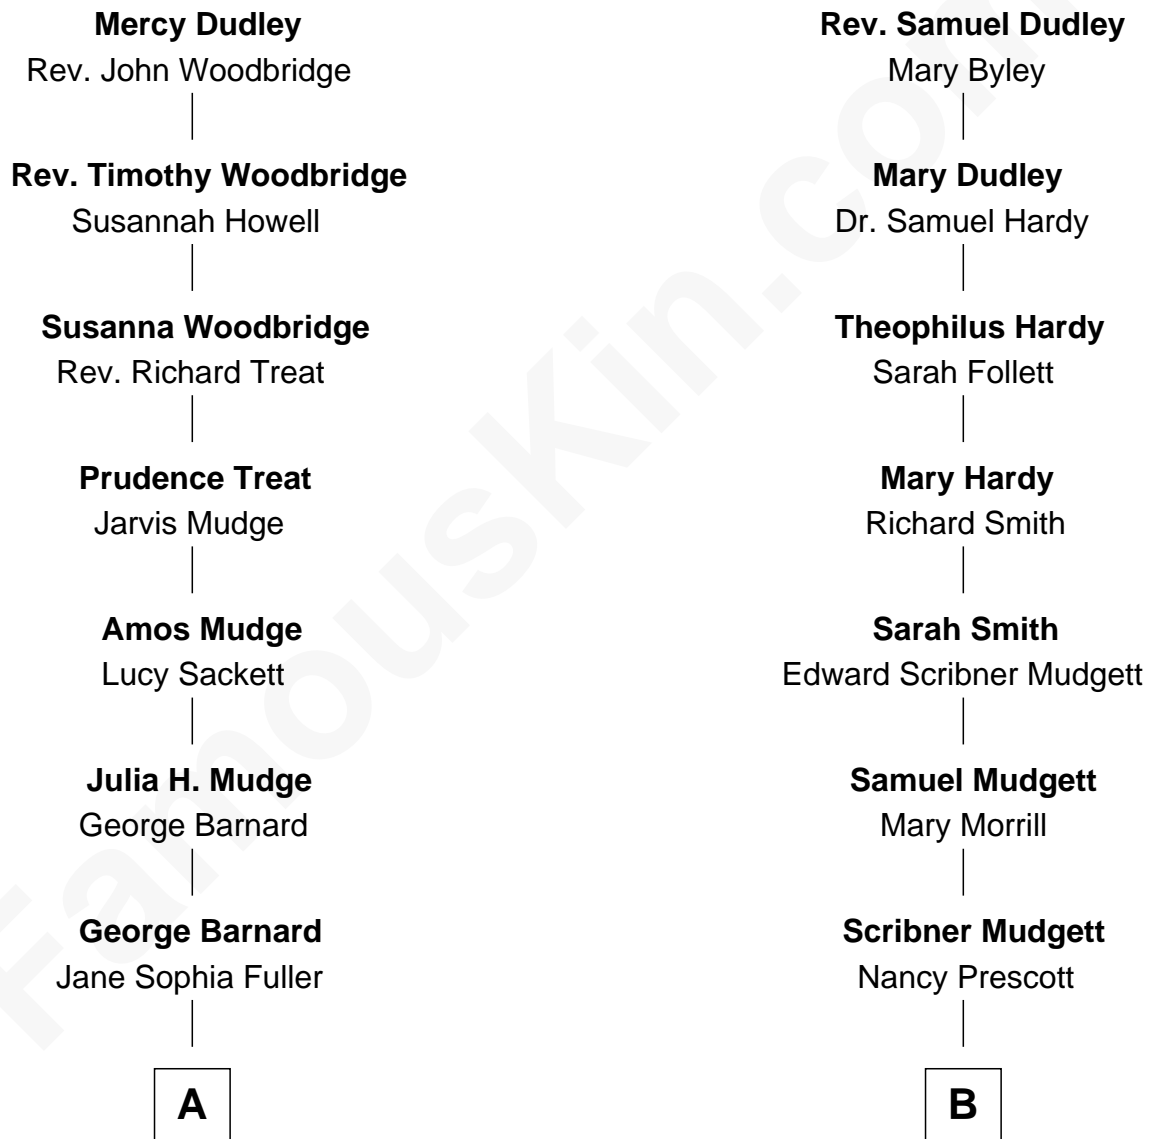

FamousKin.com Relationship Chart of

Dick Clark

Radio and TV Host

8th cousin 1 time removed of

Dr. H. H. Holmes

Serial Killer aka "Devil in the White City"

Gov. Thomas Dudley

Dorothy York

A

Charles Fuller Barnard

Anna May Aldridge

Julia Fuller Barnard

Richard Augustus Clark

Dick Clark

Radio and TV Host

B

Levi Horton Mudgett

Theodate Page Price

Dr. H. H. Holmes

Serial Killer Dr. H. H. Holmes

FamousKin.com