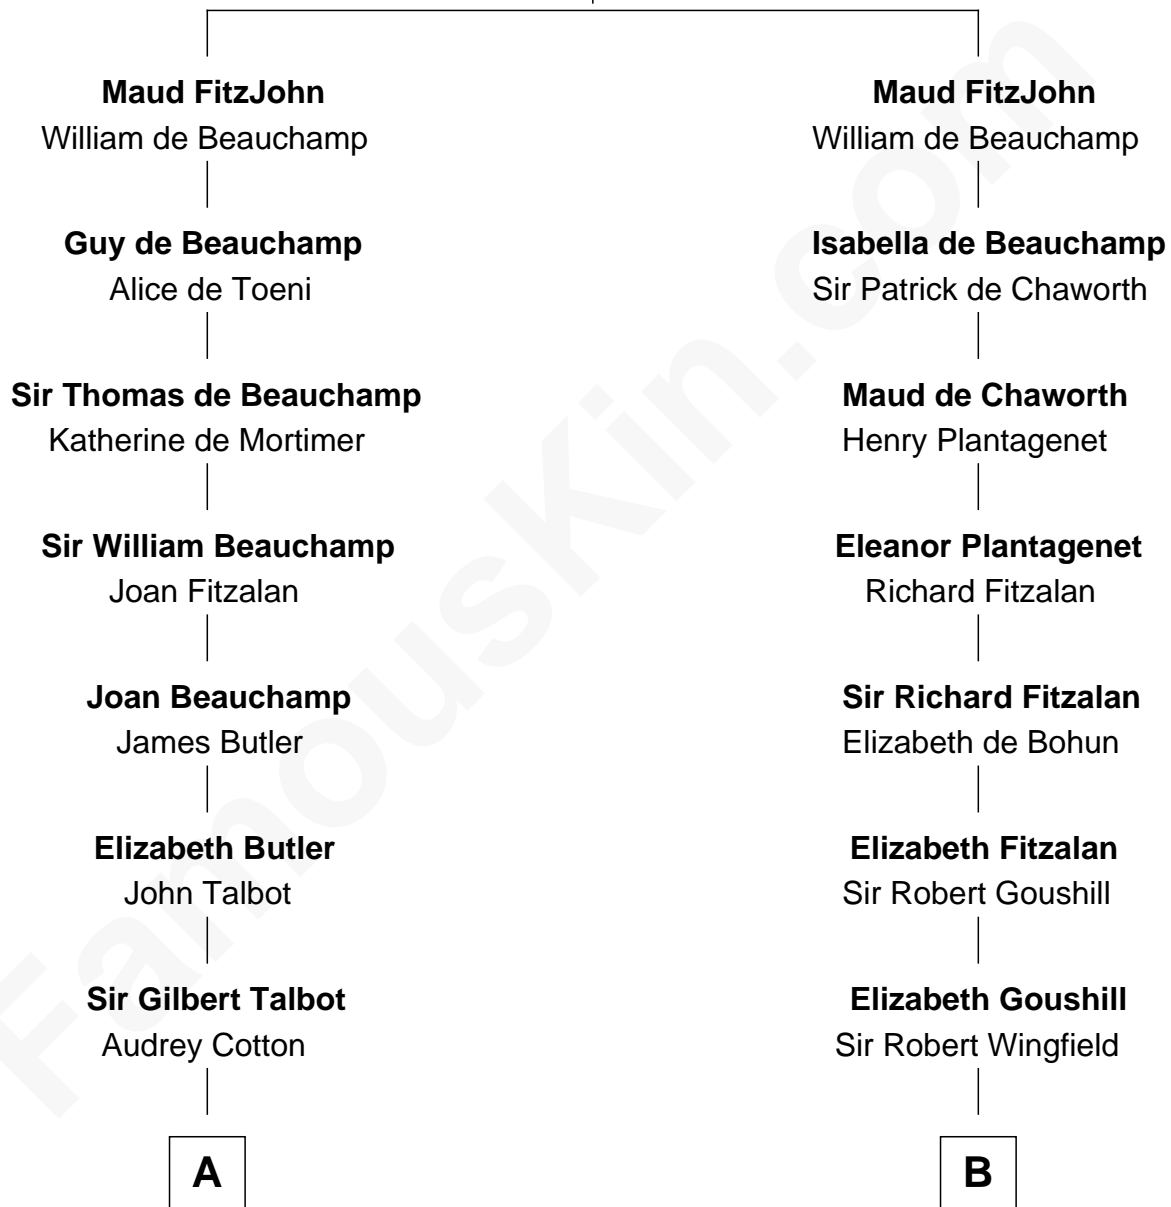

FamousKin.com Relationship Chart of

Dick Clark

Radio and TV Host

21st cousin of

Franklin D. Roosevelt

32nd U.S. President

Sir John FitzGeoffrey

Isabel le Bigod

C

Julia H. Mudge
George Barnard

George Barnard
Jane Sophia Fuller

Charles Fuller Barnard
Anna May Aldridge

Julia Fuller Barnard
Richard Augustus Clark

Dick Clark
Radio and TV Host

D

Joseph Church
Deborah Perry