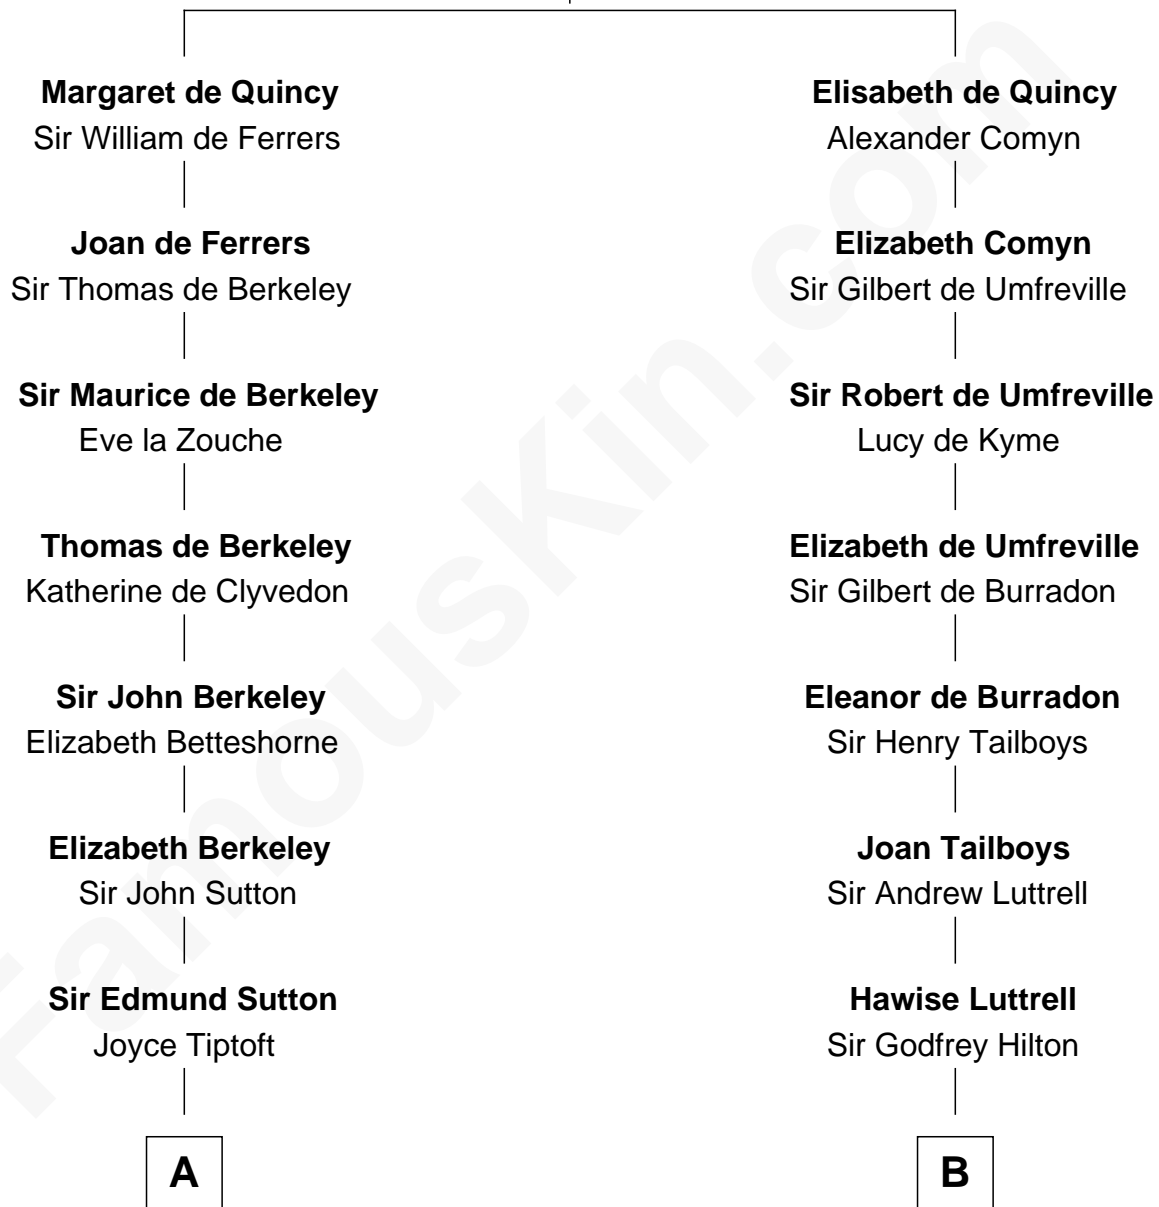

FamousKin.com Relationship Chart of

Dick Clark

Radio and TV Host

21st cousin of

Franklin D. Roosevelt

32nd U.S. President

Sir Roger de Quincy

Helen of Galloway

C

Julia H. Mudge
George Barnard

George Barnard
Jane Sophia Fuller

Charles Fuller Barnard
Anna May Aldridge

Julia Fuller Barnard
Richard Augustus Clark

Dick Clark
Radio and TV Host

D

Edward Hutchinson Robbins
Elizabeth Murray