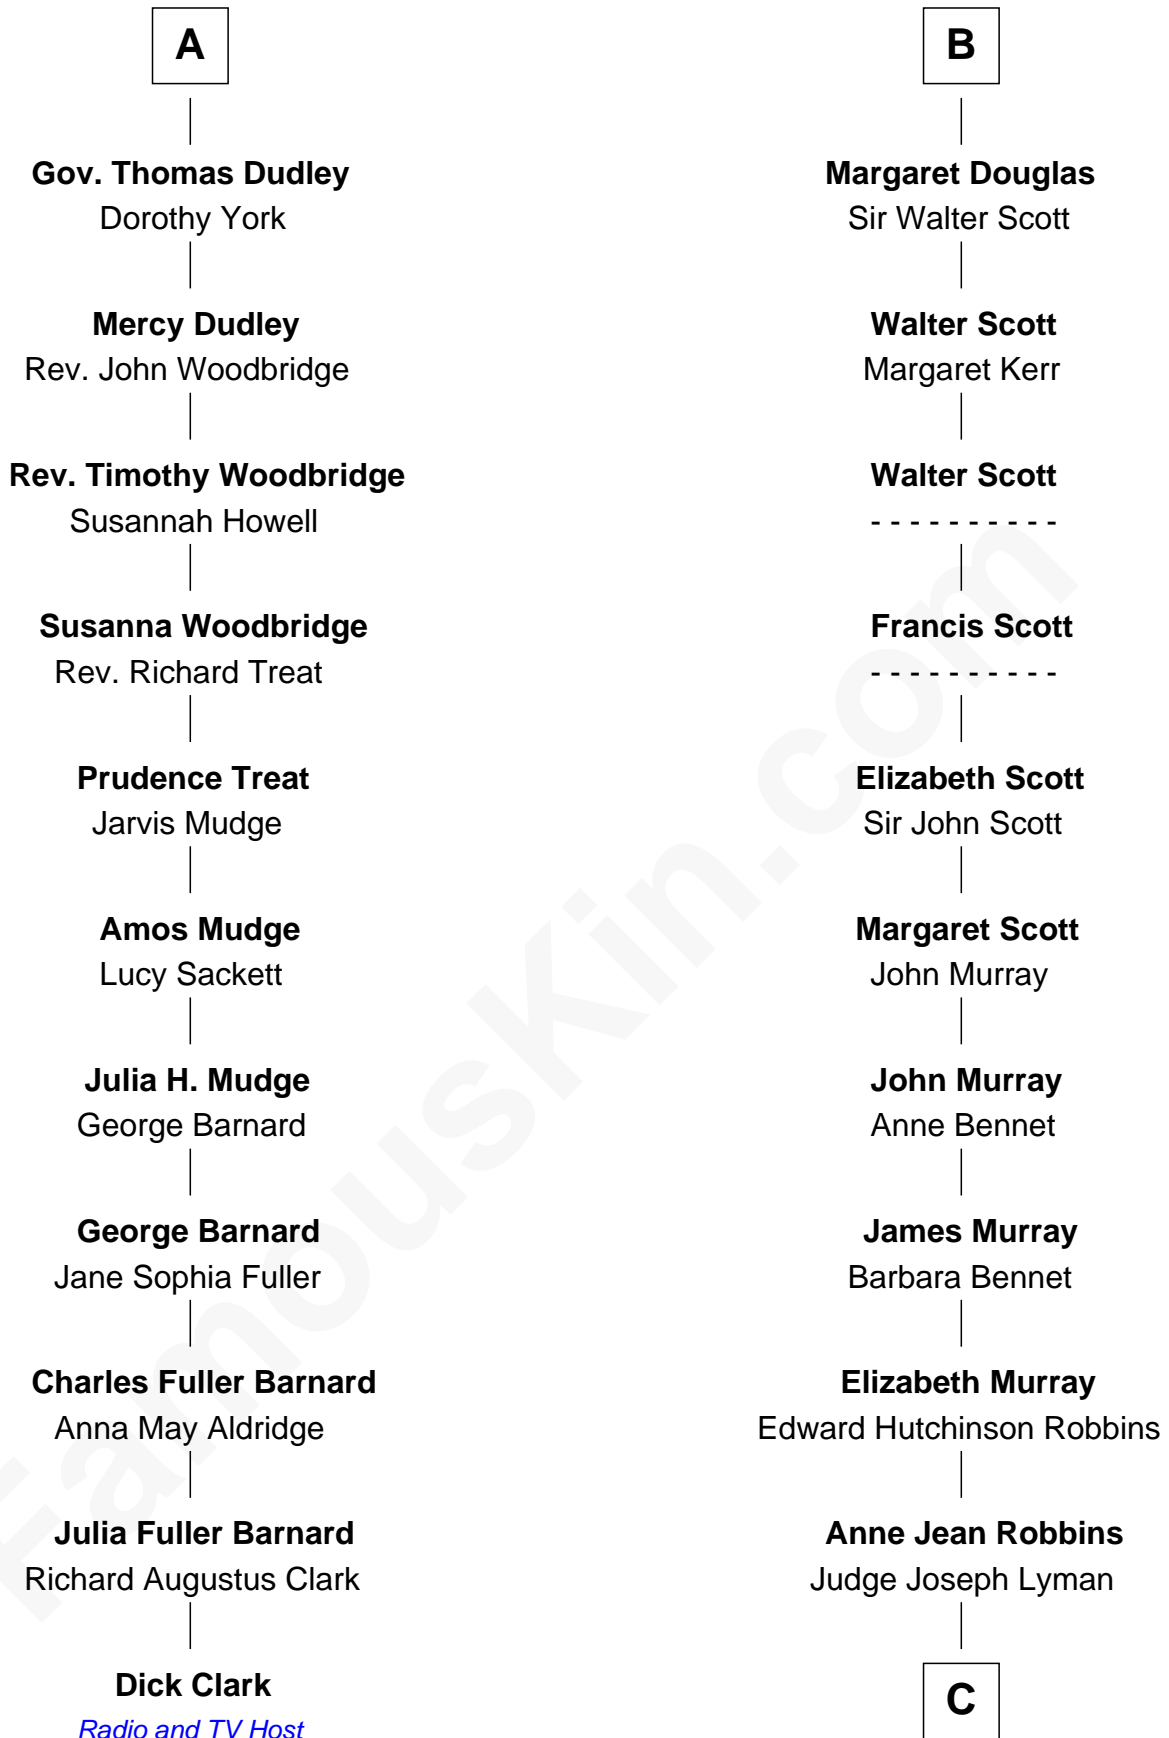

FamousKin.com Relationship Chart of

Dick Clark

Radio and TV Host

17th cousin 2 times removed of

Franklin D. Roosevelt

32nd U.S. President

Sir Thomas de Holand

Alice Fitzalan

C

—
Catharine Robbins Lyman

Warren Delano

—
Sara Delano

James Roosevelt

—
Franklin D. Roosevelt

32nd U.S. President

FamousKin.com