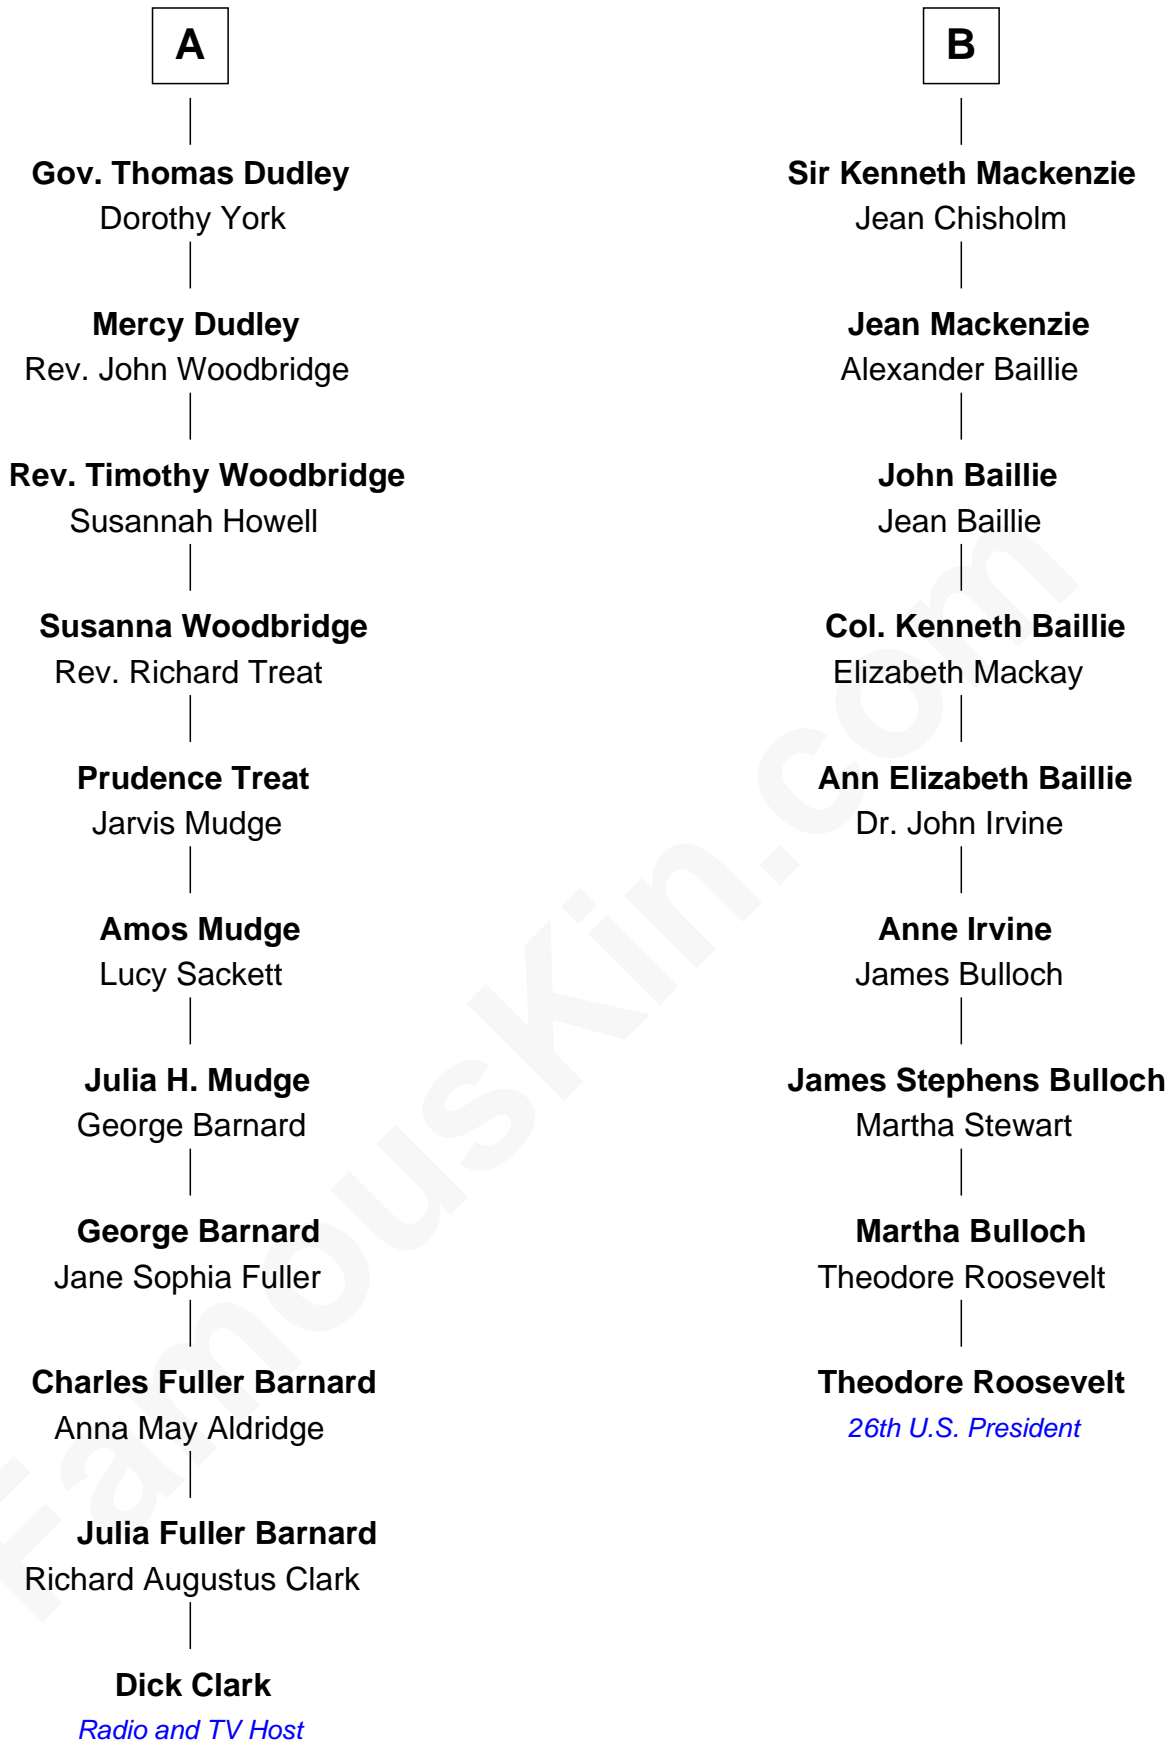

FamousKin.com Relationship Chart of

Dick Clark

Radio and TV Host

15th cousin 2 times removed of

Theodore Roosevelt

26th U.S. President

John of Gaunt

Katherine Roet

Dick Clark photo by [Alan Light](#) (CC BY 2.0)