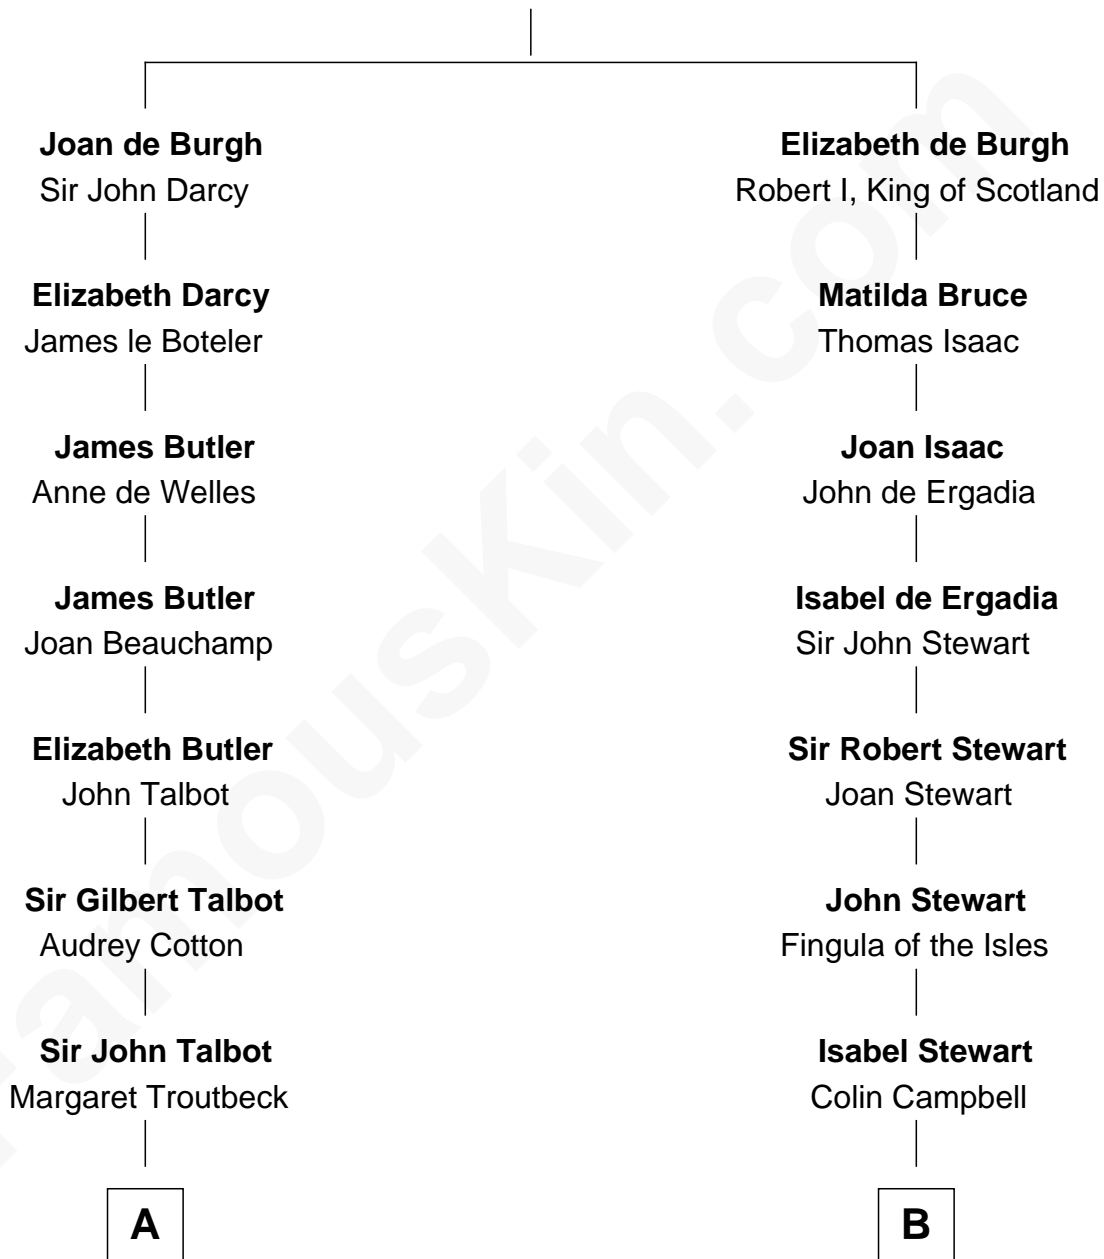

FamousKin.com Relationship Chart of

Dick Clark

Radio and TV Host

20th cousin of

Theodore Roosevelt

26th U.S. President

Sir Richard de Burgh

Margaret - - - - -

C

George Barnard
Jane Sophia Fuller

Charles Fuller Barnard
Anna May Aldridge

Julia Fuller Barnard
Richard Augustus Clark

Dick Clark
Radio and TV Host

D

Anne Irvine
James Bulloch

James Stephens Bulloch
Martha Stewart

Martha Bulloch
Theodore Roosevelt

Theodore Roosevelt
26th U.S. President

FamousKin.com