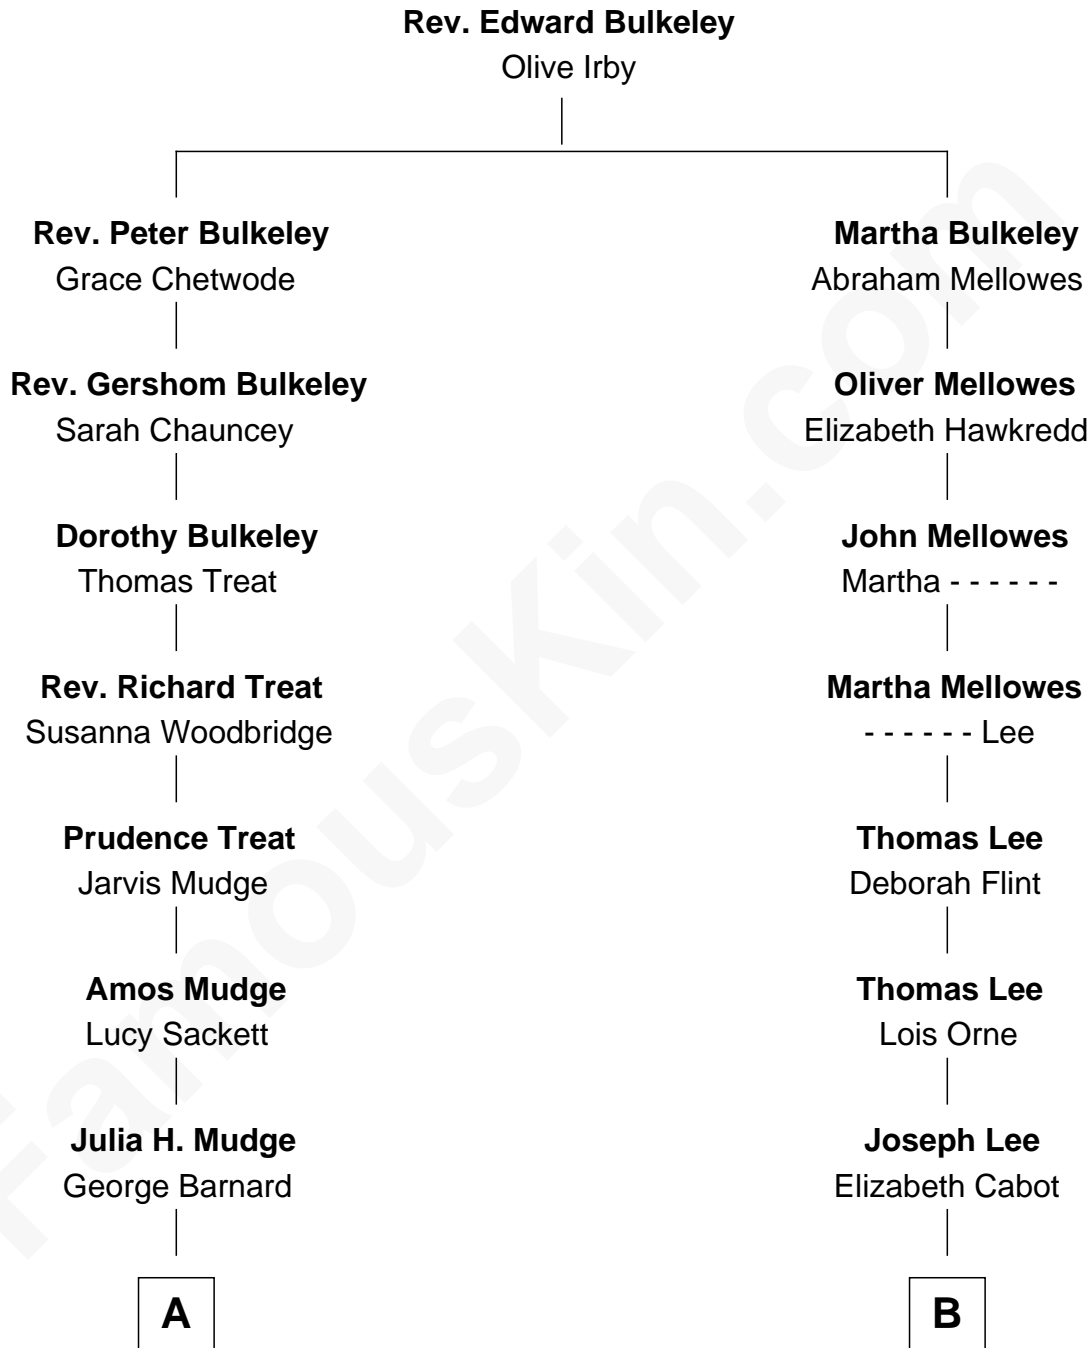

FamousKin.com Relationship Chart of

Dick Clark

Radio and TV Host

10th cousin of

Alice (Lee) Roosevelt

First Wife of President Theodore Roosevelt

A

George Barnard
Jane Sophia Fuller

Charles Fuller Barnard
Anna May Aldridge

Julia Fuller Barnard
Richard Augustus Clark

Dick Clark
Radio and TV Host

B

Nathaniel Cabot Lee
Mary Ann Cabot

John Clarke Lee
Harriet Paine Rose

George Cabot Lee
Caroline Watts Haskell

Alice (Lee) Roosevelt
Wife of President Theodore Roosevelt