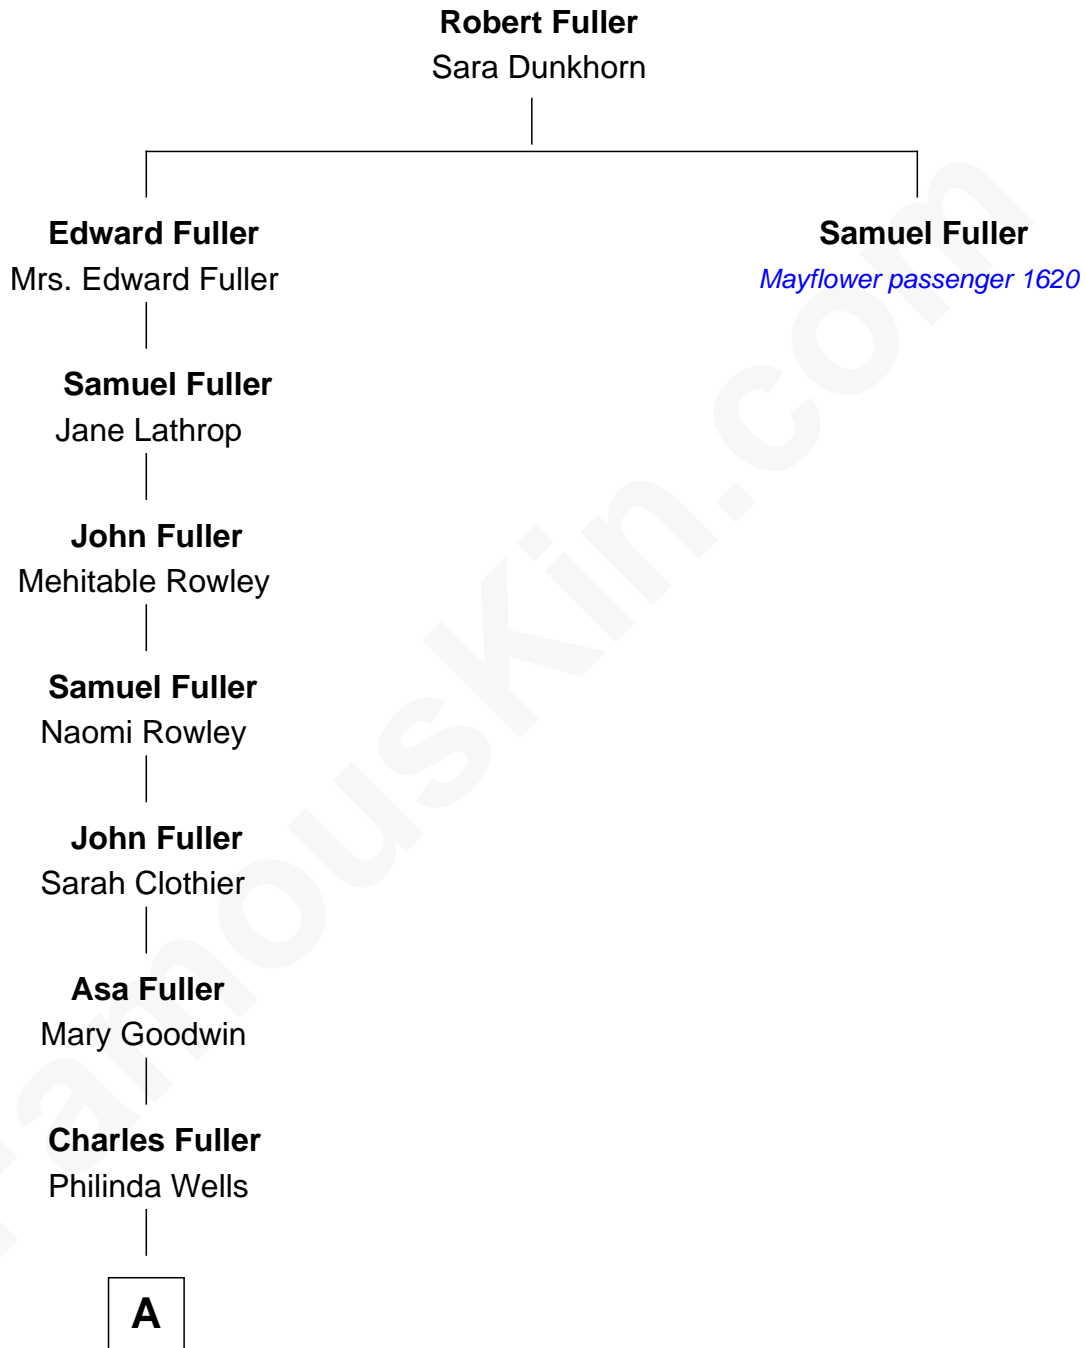

FamousKin.com Relationship Chart of

Dick Clark

Radio and TV Host

9th great-grandnephew of

Samuel Fuller

(c1580 - 1633) Mayflower passenger 1620

MAYFLOWER

FamousKin.com