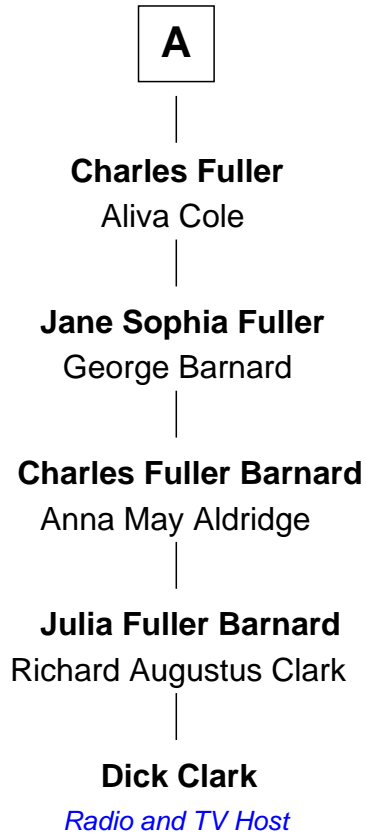

FamousKin.com Relationship Chart of

Dick Clark

Radio and TV Host

9th great-grandnephew of

Samuel Fuller

(c1580 - 1633) Mayflower passenger 1620

MAYFLOWER

FamousKin.com