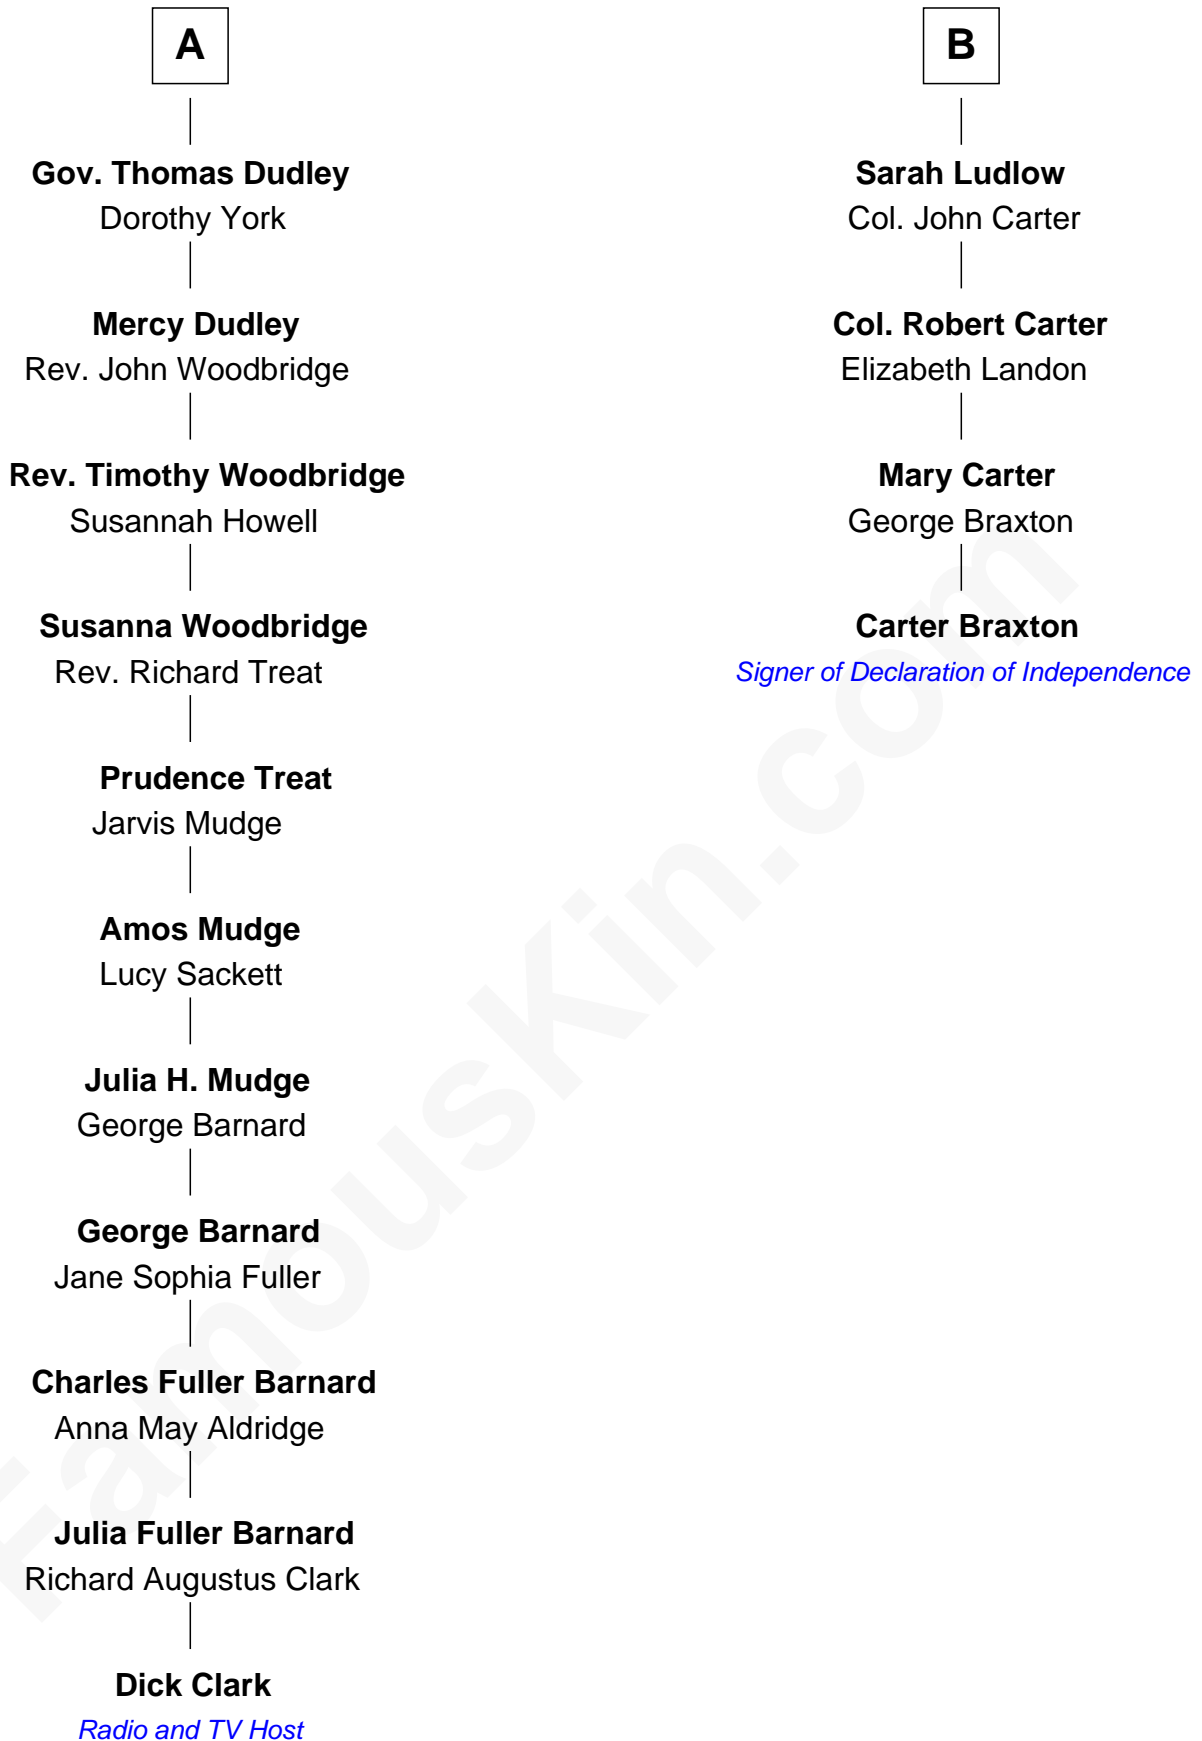

FamousKin.com Relationship Chart of

Dick Clark

Radio and TV Host

10th cousin 7 times removed of

Carter Braxton

Signer of the Declaration of Independence

Sir Walter Blount

Sancha de Ayala

Edith Windsor

George Ludlow

Thomas Ludlow

Jane Pyle

Gabriel Ludlow

Phillis -----

B

Dick Clark photo by [Alan Light](#) (CC BY 2.0)