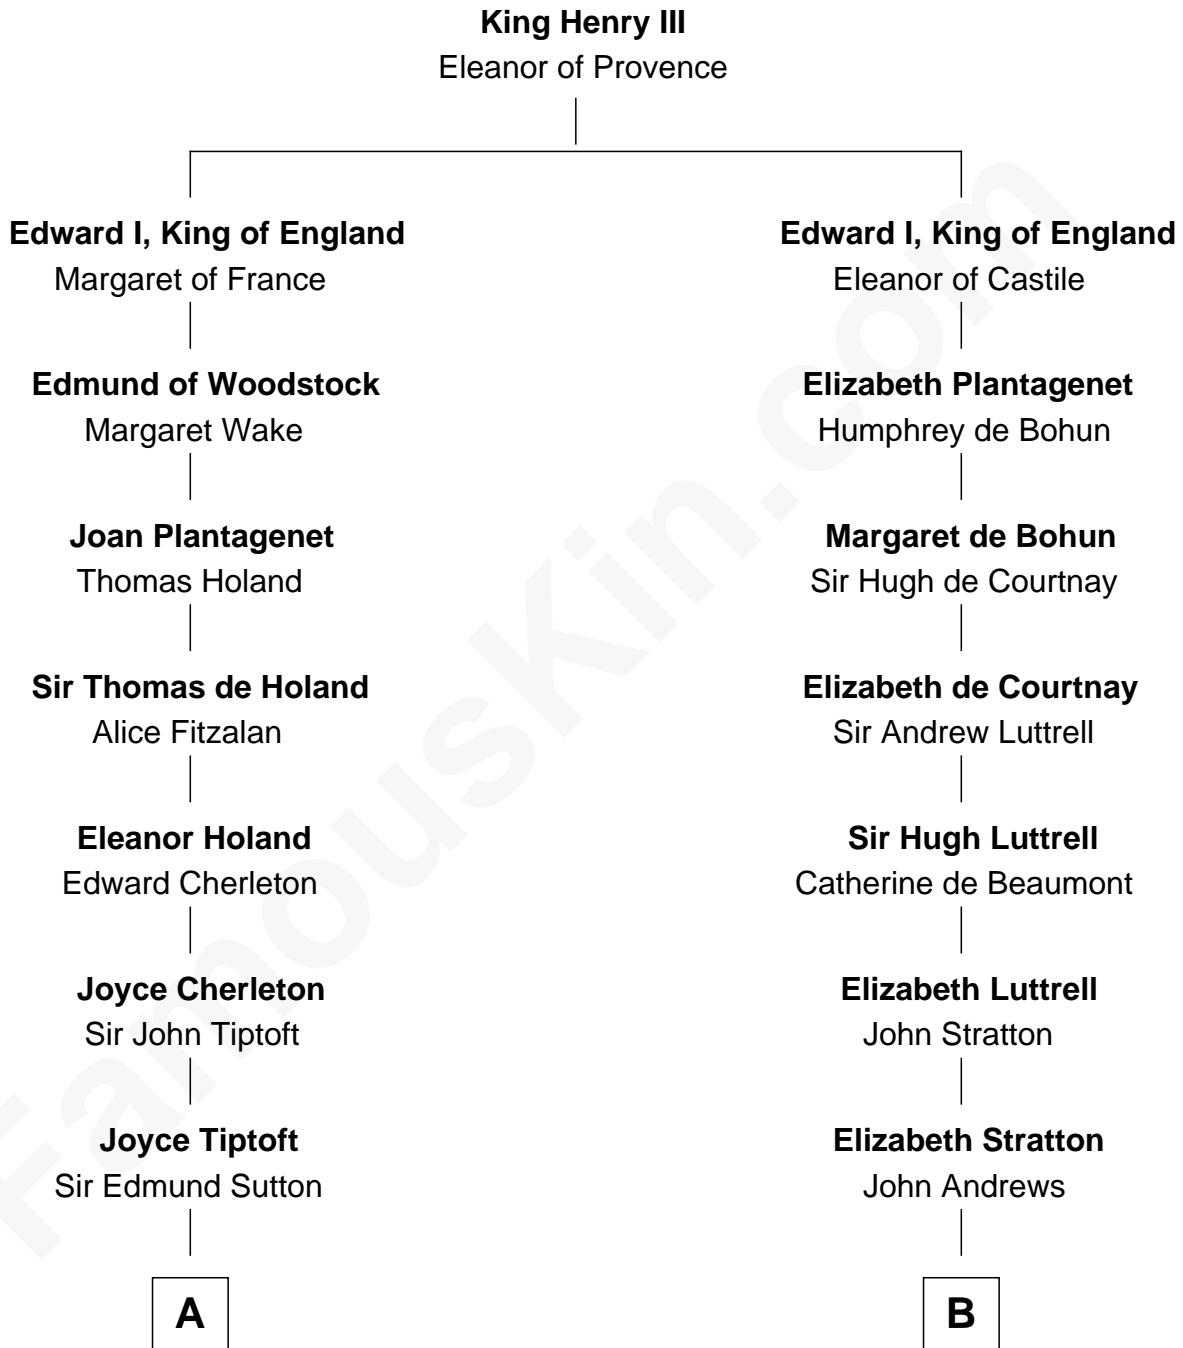

FamousKin.com Relationship Chart of

Dick Clark

Radio and TV Host

15th cousin 6 times removed of

Carter Braxton

Signer of the Declaration of Independence

C

—
Julia H. Mudge
George Barnard

—
George Barnard
Jane Sophia Fuller

—
Charles Fuller Barnard
Anna May Aldridge

—
Julia Fuller Barnard
Richard Augustus Clark

—
Dick Clark
Radio and TV Host

FamousKin.com