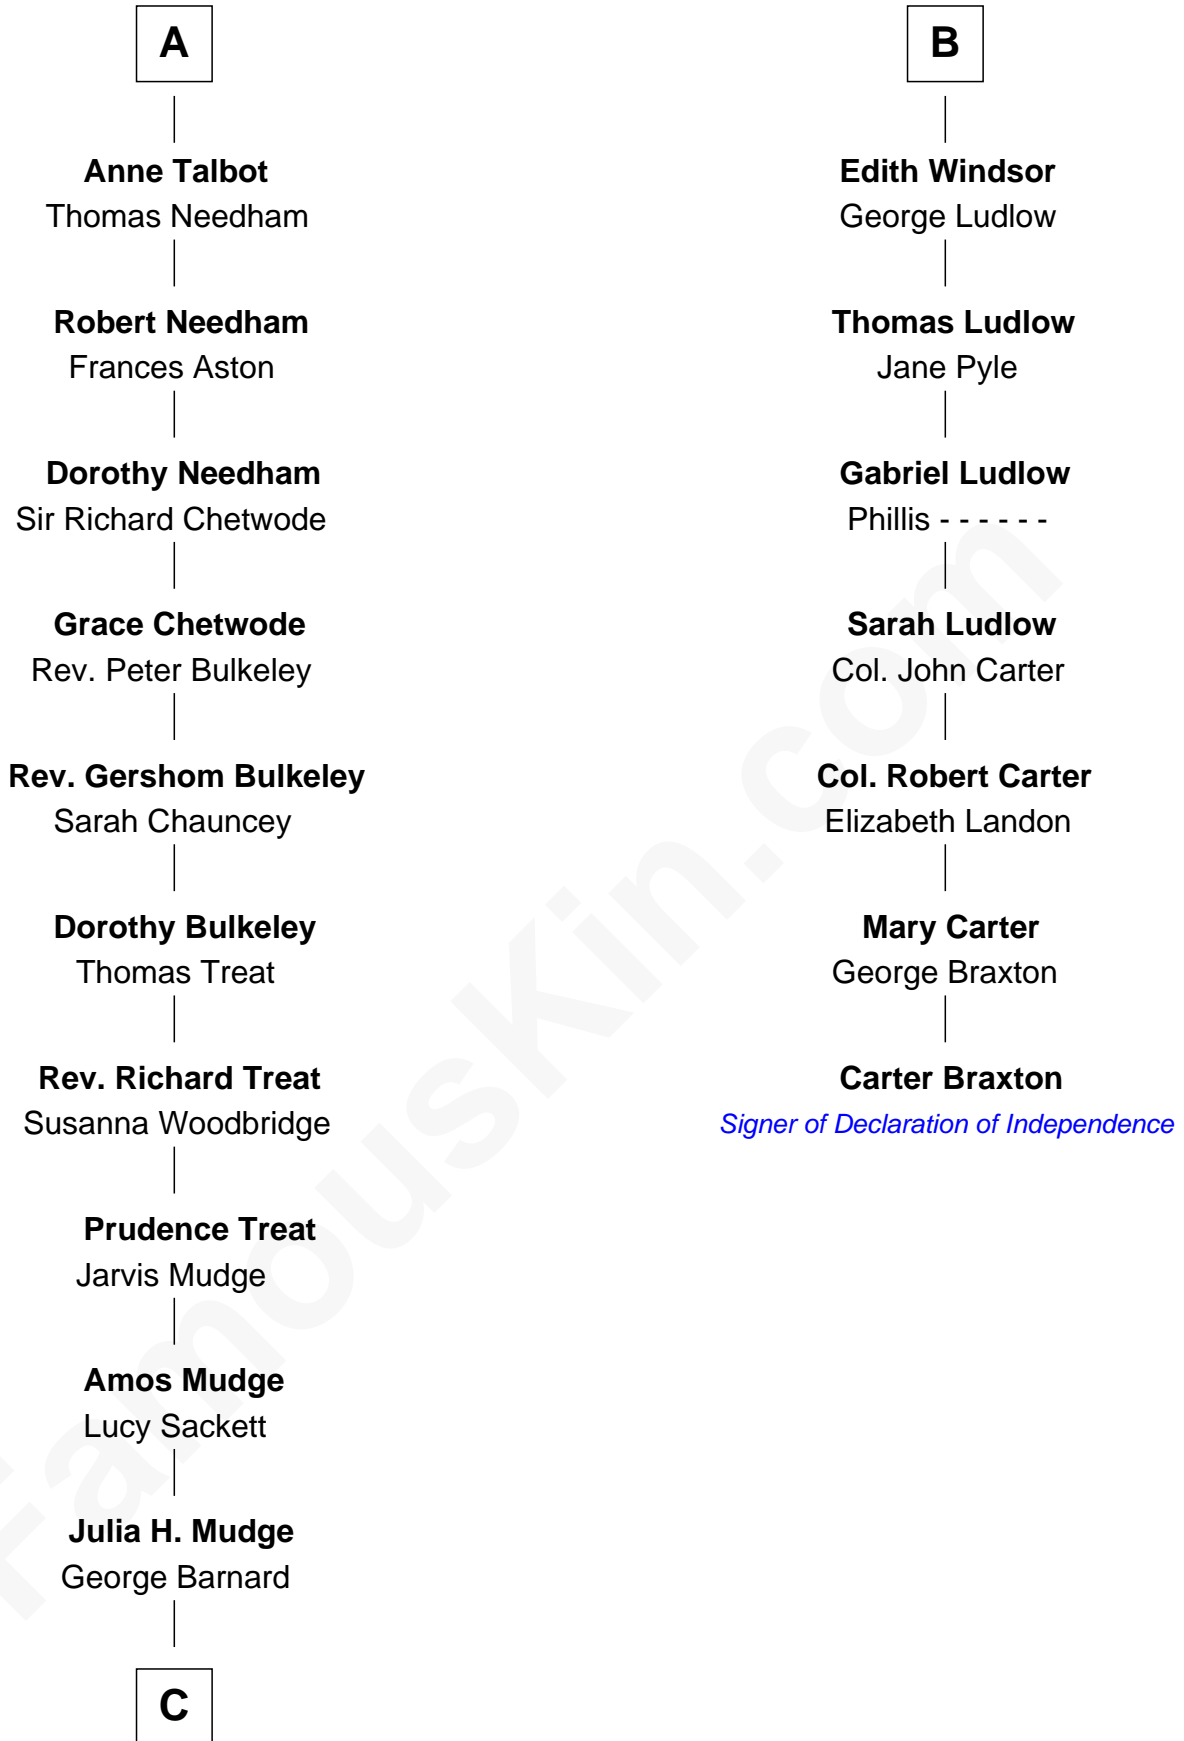

FamousKin.com Relationship Chart of

Dick Clark

Radio and TV Host

13th cousin 7 times removed of

Carter Braxton

Signer of the Declaration of Independence

Humphrey de Bohun

Elizabeth Plantagenet

Eleanor de Bohun
Sir James le Boteler

James le Boteler
Elizabeth Darcy

James Butler
Anne de Welles

James Butler
Joan Beauchamp

Elizabeth Butler
John Talbot

Sir Gilbert Talbot
Audrey Cotton

Sir John Talbot
Margaret Troutbeck

A

Margaret de Bohun
Sir Hugh de Courtnay

Elizabeth de Courtnay
Sir Andrew Luttrell

Sir Hugh Luttrell
Catherine de Beaumont

Elizabeth Luttrell
John Stratton

Elizabeth Stratton
John Andrews

Elizabeth Andrews
Sir Thomas de Windsor

Sir Andrews de Windsor
Elizabeth Blount

B

C

—
George Barnard
Jane Sophia Fuller

—
Charles Fuller Barnard
Anna May Aldridge

—
Julia Fuller Barnard
Richard Augustus Clark

—
Dick Clark
Radio and TV Host

FamousKin.com