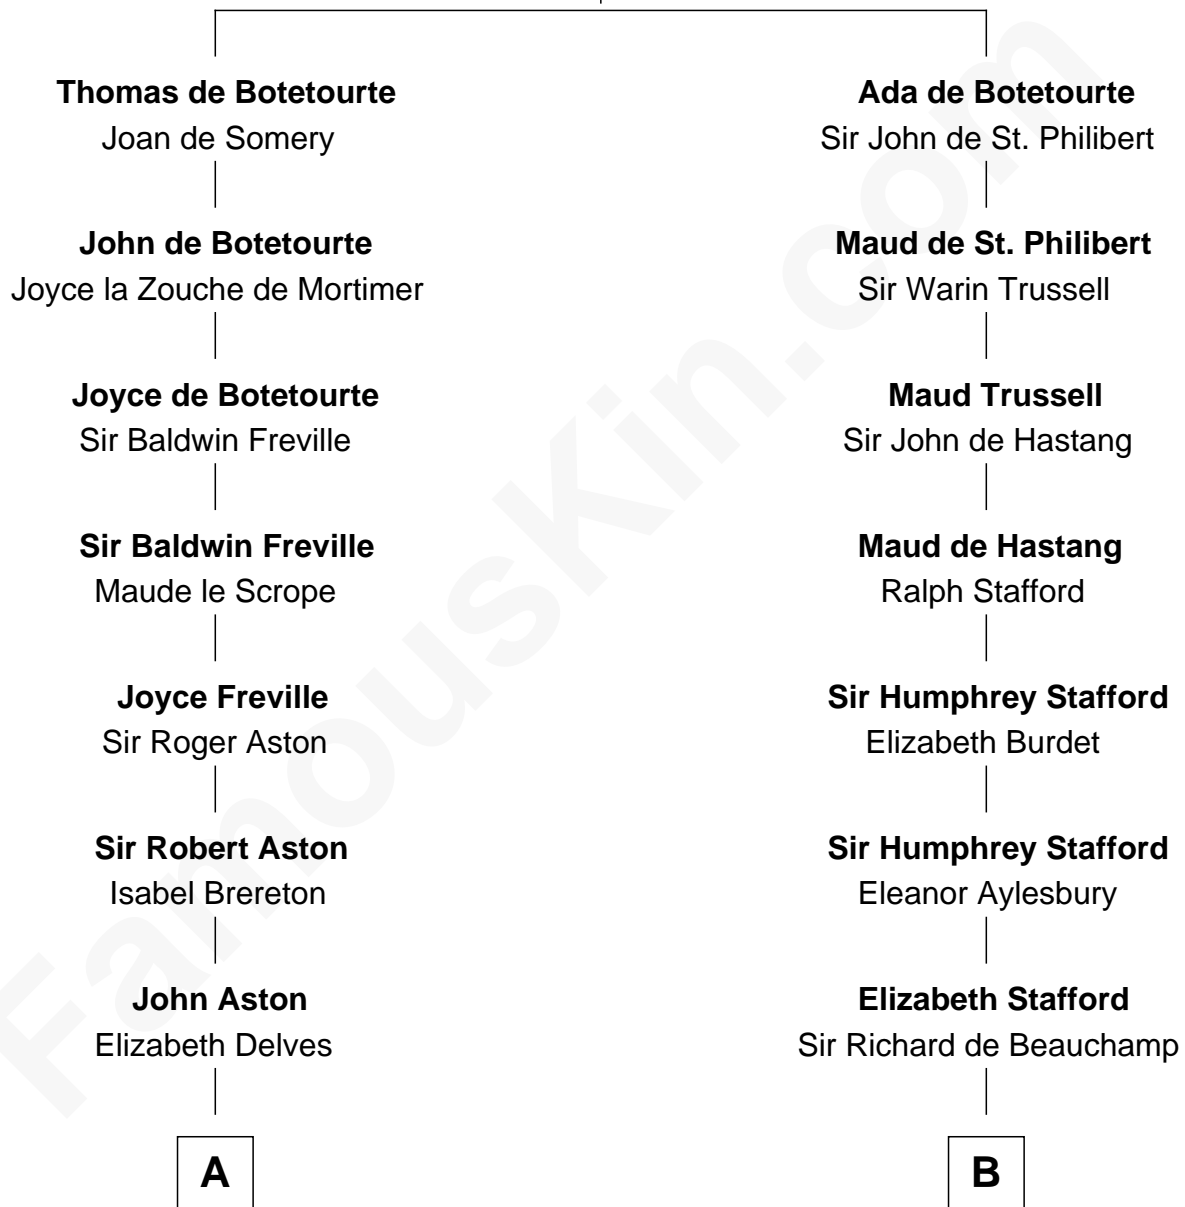

FamousKin.com Relationship Chart of

Dick Clark

Radio and TV Host

18th cousin 3 times removed of

James Madison

4th U.S. President

John de Botetourte

Maud FitzThomas

C

Julia H. Mudge
George Barnard

George Barnard
Jane Sophia Fuller

Charles Fuller Barnard
Anna May Aldridge

Julia Fuller Barnard
Richard Augustus Clark

Dick Clark
Radio and TV Host

D

Eleanor Rose Conway
James Madison

James Madison
4th U.S. President

FamousKin.com