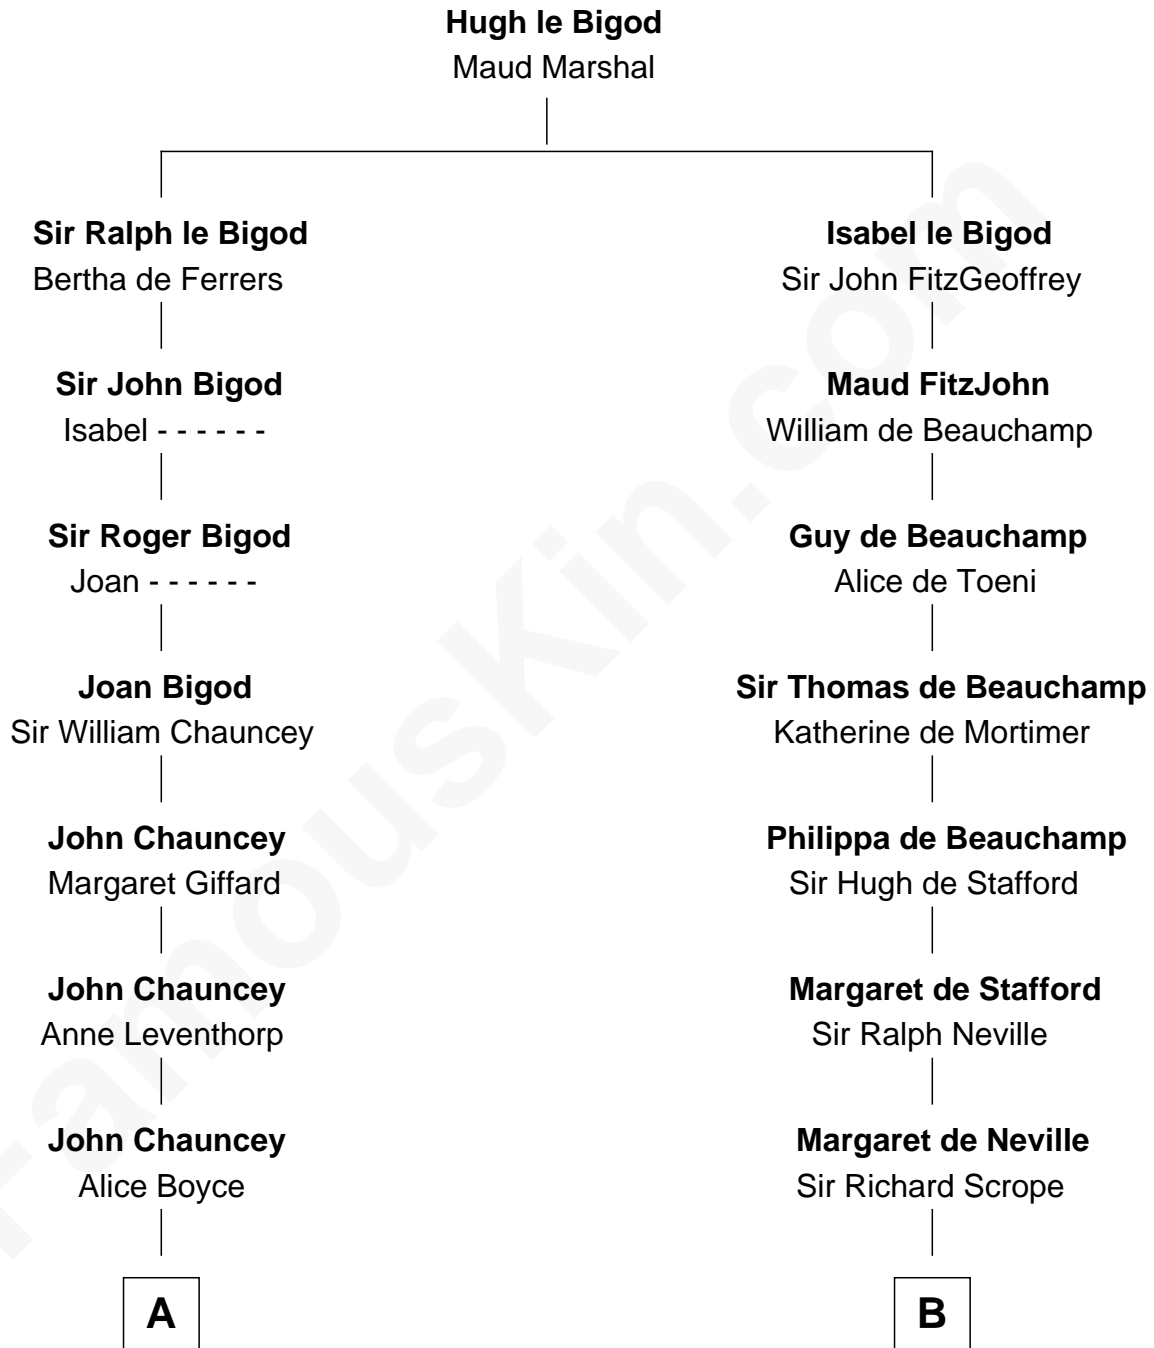

FamousKin.com Relationship Chart of

Dick Clark

Radio and TV Host

17th cousin 3 times removed of

James Madison

4th U.S. President

C

—
George Barnard
Jane Sophia Fuller

—
Charles Fuller Barnard
Anna May Aldridge

—
Julia Fuller Barnard
Richard Augustus Clark

—
Dick Clark
Radio and TV Host

FamousKin.com