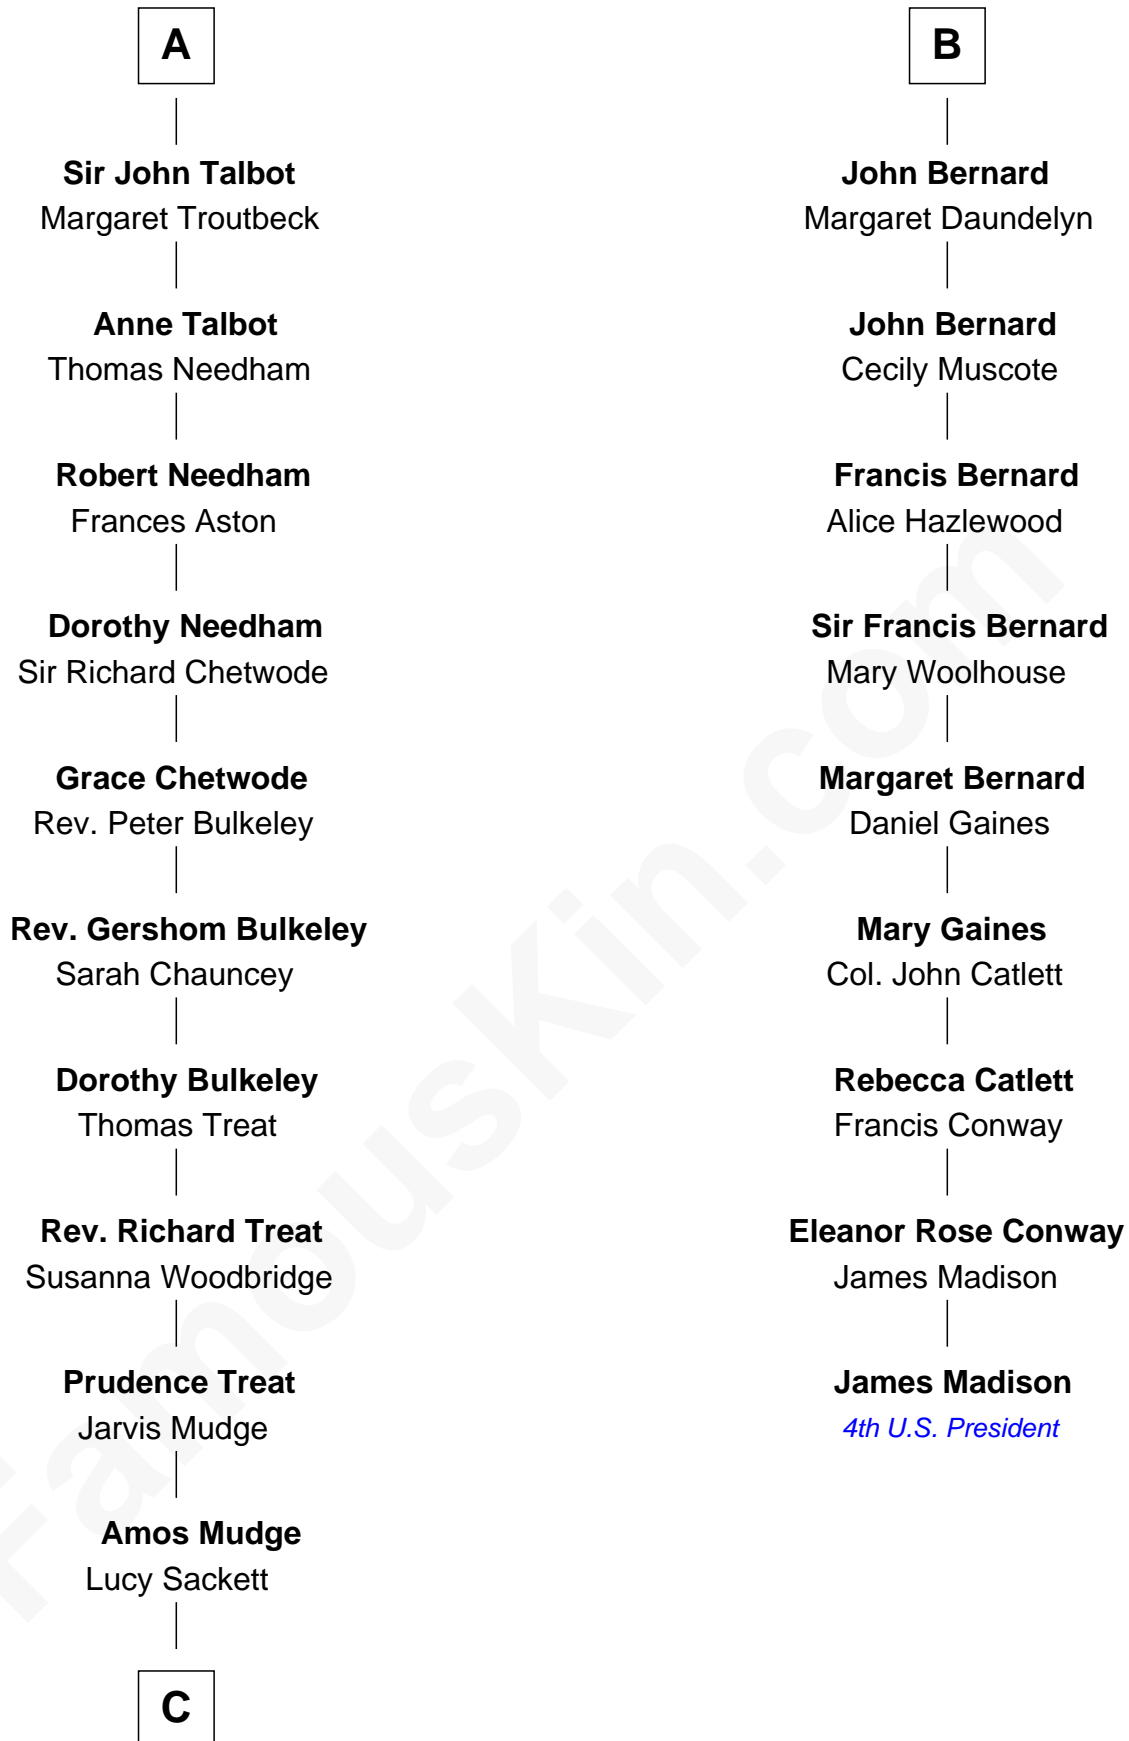

# FamousKin.com Relationship Chart of

**Dick Clark**

*Radio and TV Host*

15th cousin 6 times removed of

**James Madison**

*4th U.S. President*

**Sir Robert de Ros**

Isabel de Aubeney

**C**

—  
**Julia H. Mudge**

George Barnard

—  
**George Barnard**

Jane Sophia Fuller

—  
**Charles Fuller Barnard**

Anna May Aldridge

—  
**Julia Fuller Barnard**