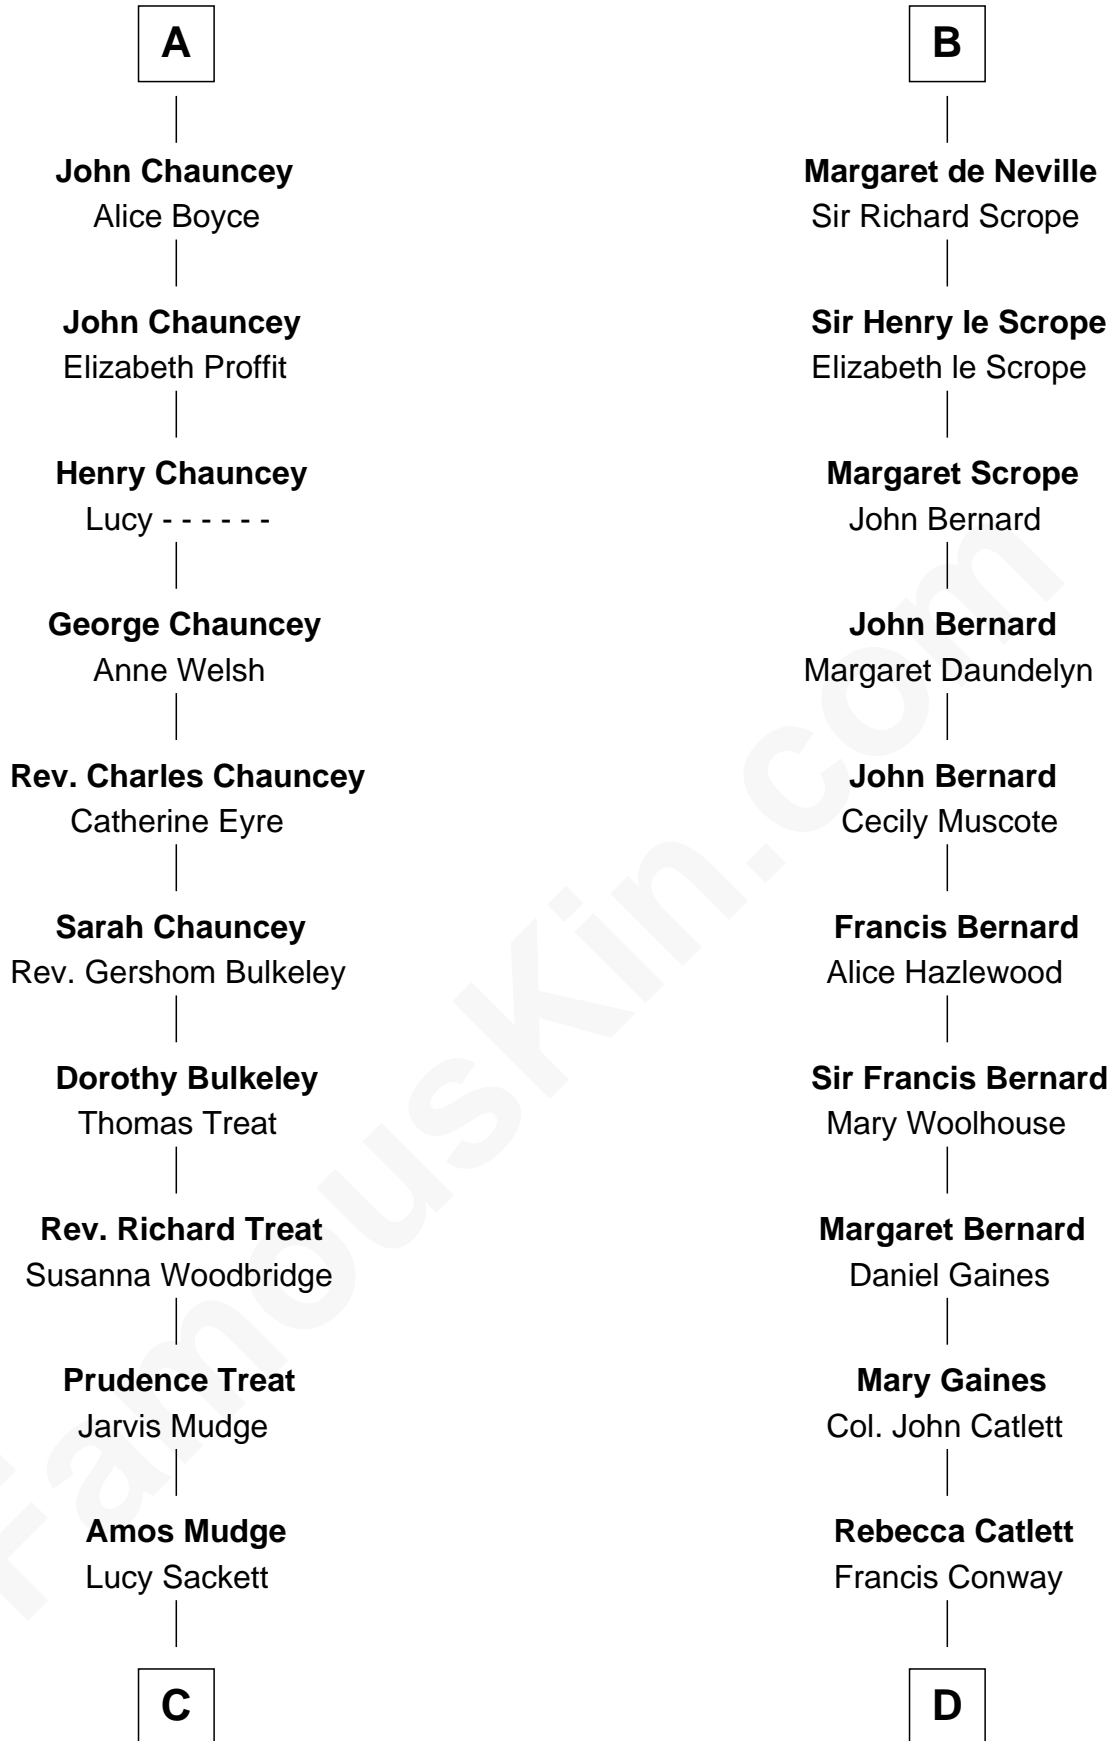

FamousKin.com Relationship Chart of

Dick Clark

Radio and TV Host

18th cousin 3 times removed of

James Madison

4th U.S. President

Hugh de Kevelioc

C

Julia H. Mudge
George Barnard

George Barnard
Jane Sophia Fuller

Charles Fuller Barnard
Anna May Aldridge

Julia Fuller Barnard
Richard Augustus Clark

Dick Clark
Radio and TV Host

D

Eleanor Rose Conway
James Madison

James Madison
4th U.S. President