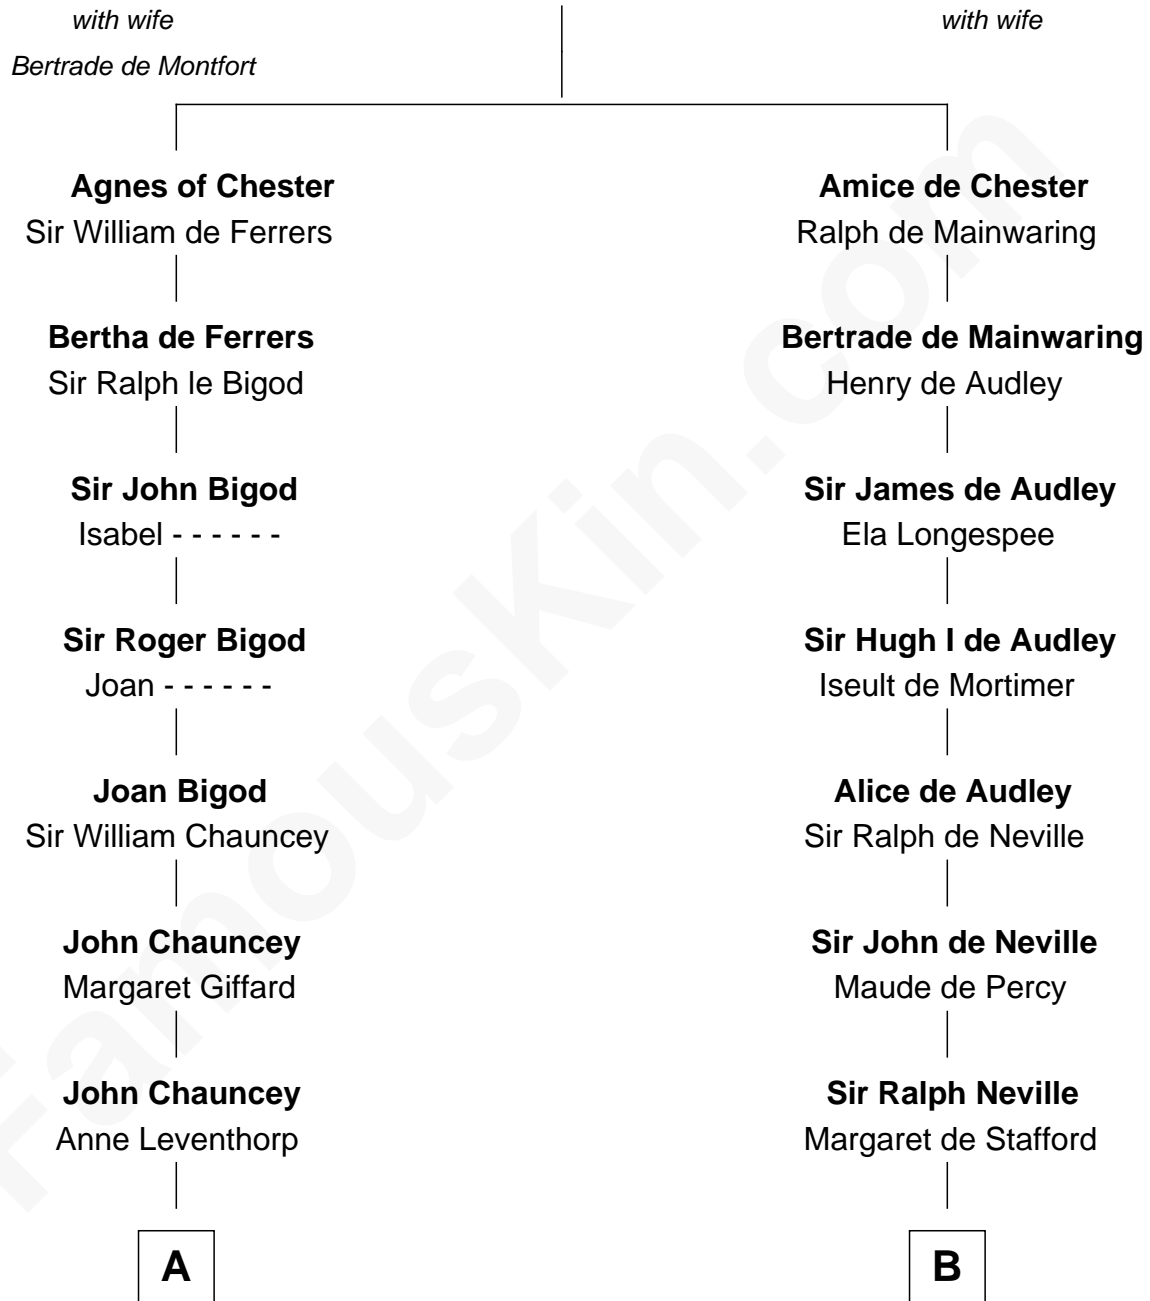

FamousKin.com Relationship Chart of

Dick Clark

Radio and TV Host

18th cousin 3 times removed of

James Madison

4th U.S. President

Hugh de Kevelioc

C

Julia H. Mudge
George Barnard

George Barnard
Jane Sophia Fuller

Charles Fuller Barnard
Anna May Aldridge

Julia Fuller Barnard
Richard Augustus Clark

Dick Clark
Radio and TV Host

D

Eleanor Rose Conway
James Madison

James Madison
4th U.S. President