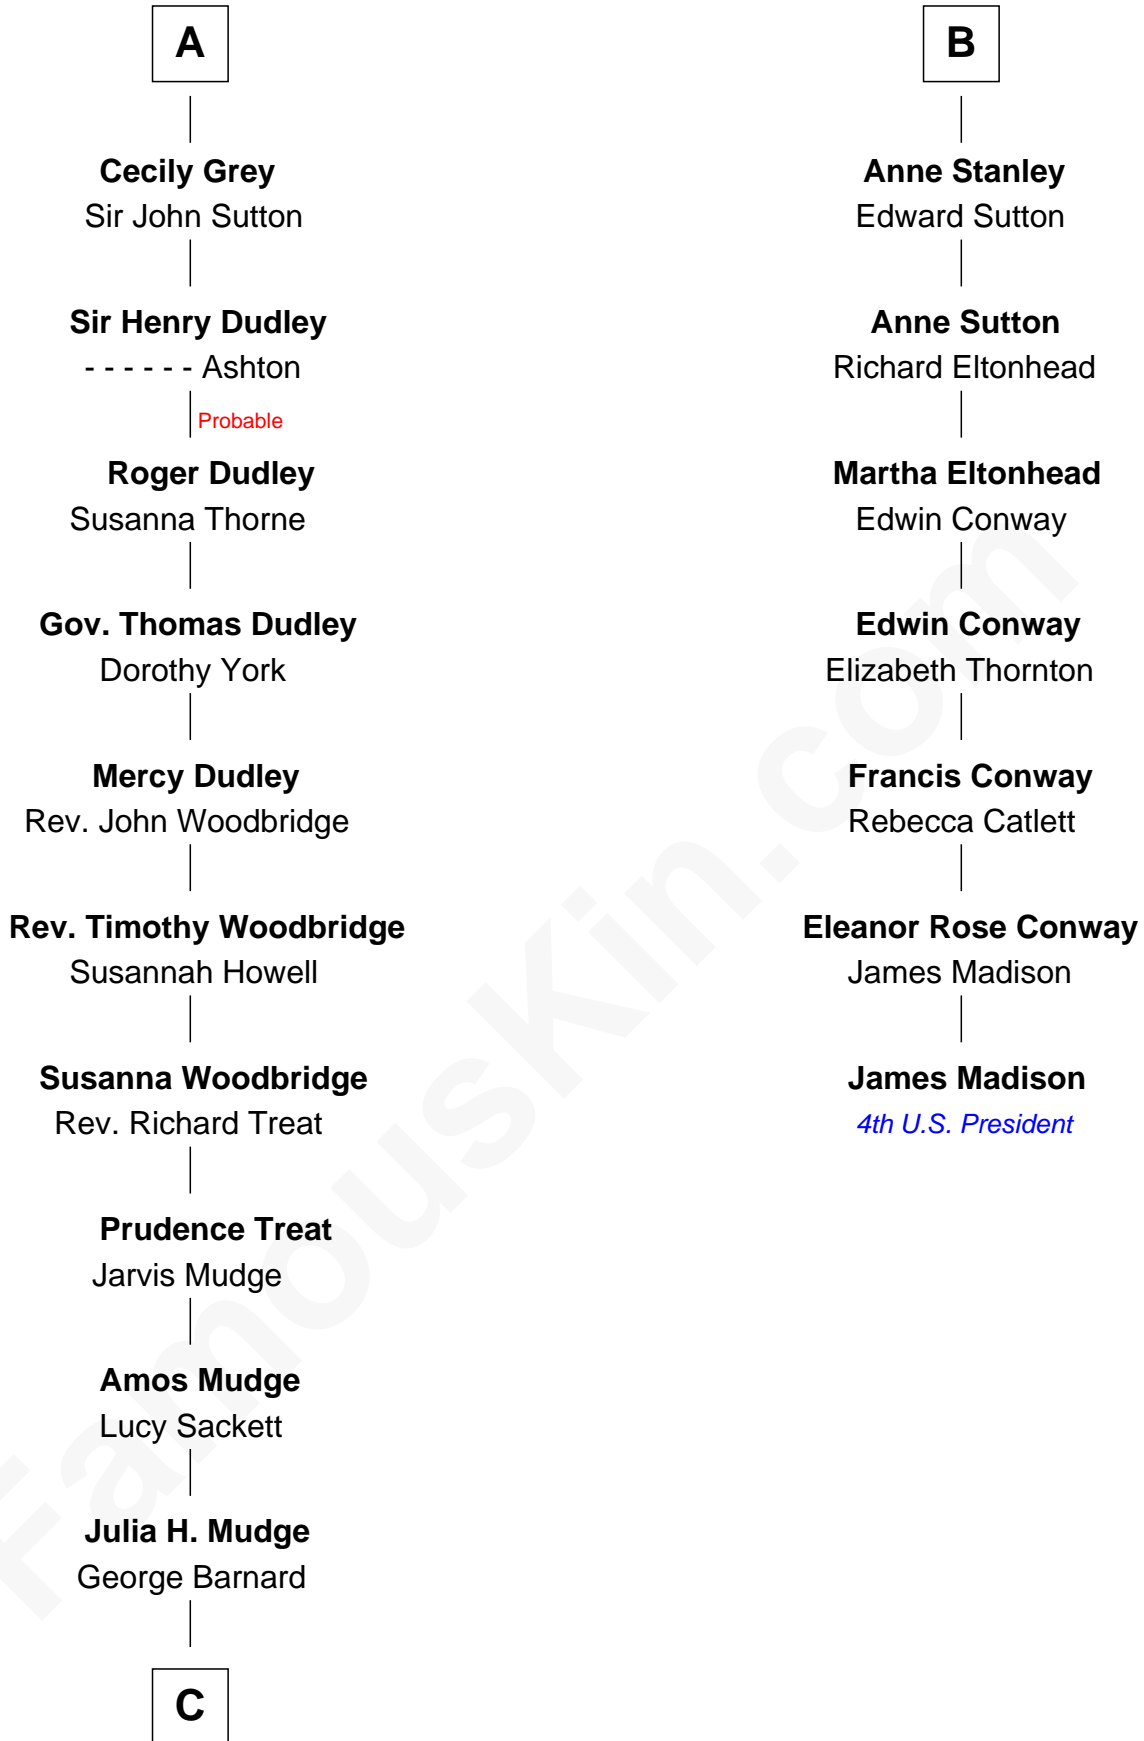

FamousKin.com Relationship Chart of

Dick Clark

Radio and TV Host

13th cousin 7 times removed of

James Madison

4th U.S. President

Sir John de Harington

Joan - - - - -

Sir Robert de Harington

Elizabeth de Multon

Sir John Harington

- - - - -

Sir Robert Harington

Isabel Loring

Sir William Harington

Margaret Hill

Katherine Banastre

Sir Nicholas Harington

Isabel English

Sir William Harington

Margaret de Neville

Agnes Harington

Sir Alexander Radcliffe

Isabel Radcliffe

Sir James Harington

Anne Harington

Sir William Stanley

Peter Stanley

Cecily Tarleton

B

C

—
George Barnard
Jane Sophia Fuller