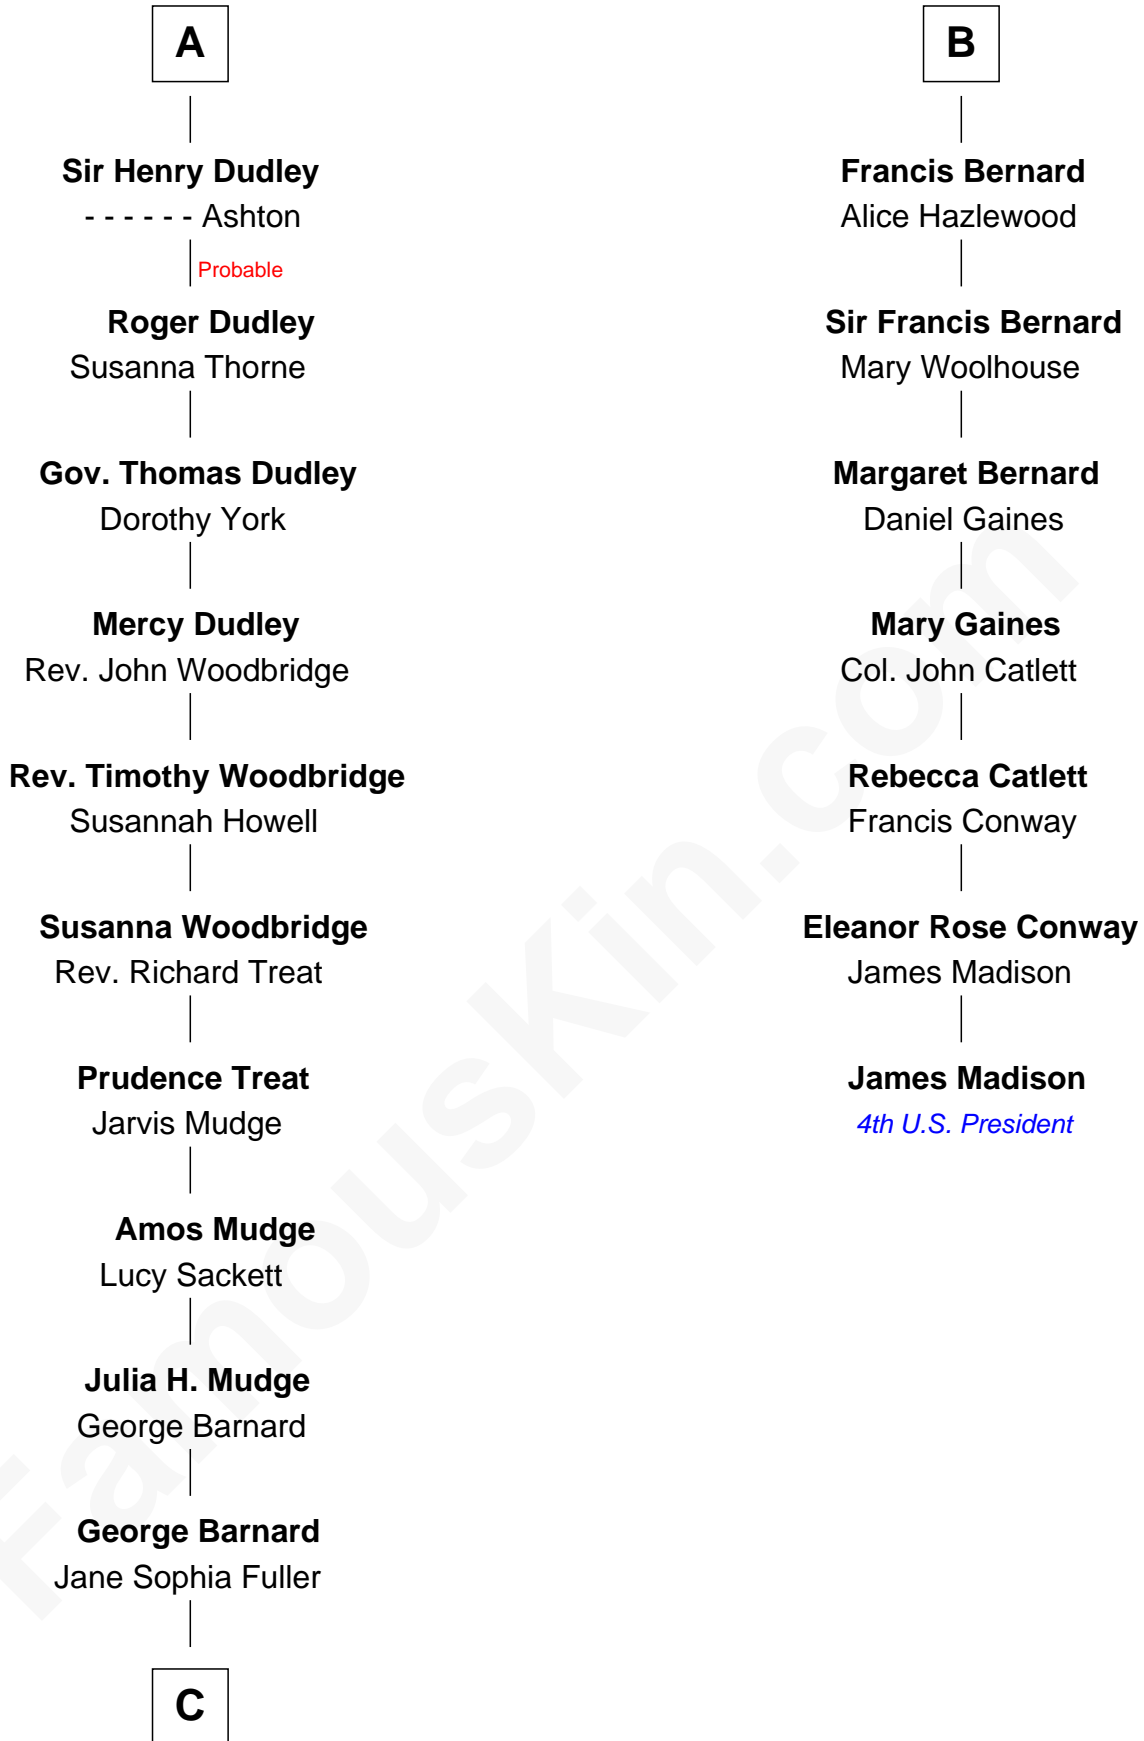

FamousKin.com Relationship Chart of

Dick Clark

Radio and TV Host

13th cousin 6 times removed of

James Madison

4th U.S. President

Ralph de Stafford
Margaret de Audley

Beatrice de Stafford

Thomas de Ros

Margaret de Ros

Sir Reynold Grey

Margaret Grey

Sir William Bonville

William Bonville

Elizabeth Harington

William Bonville

Margaret de Stafford

Sir Ralph Neville

Margaret de Neville

Sir Richard Scrope

Sir Henry le Scrope

Elizabeth le Scrope

Margaret Scrope

John Bernard

John Bernard

Margaret Daundelyn

John Bernard

Cecily Muscote

B

C

—
Charles Fuller Barnard

Anna May Aldridge