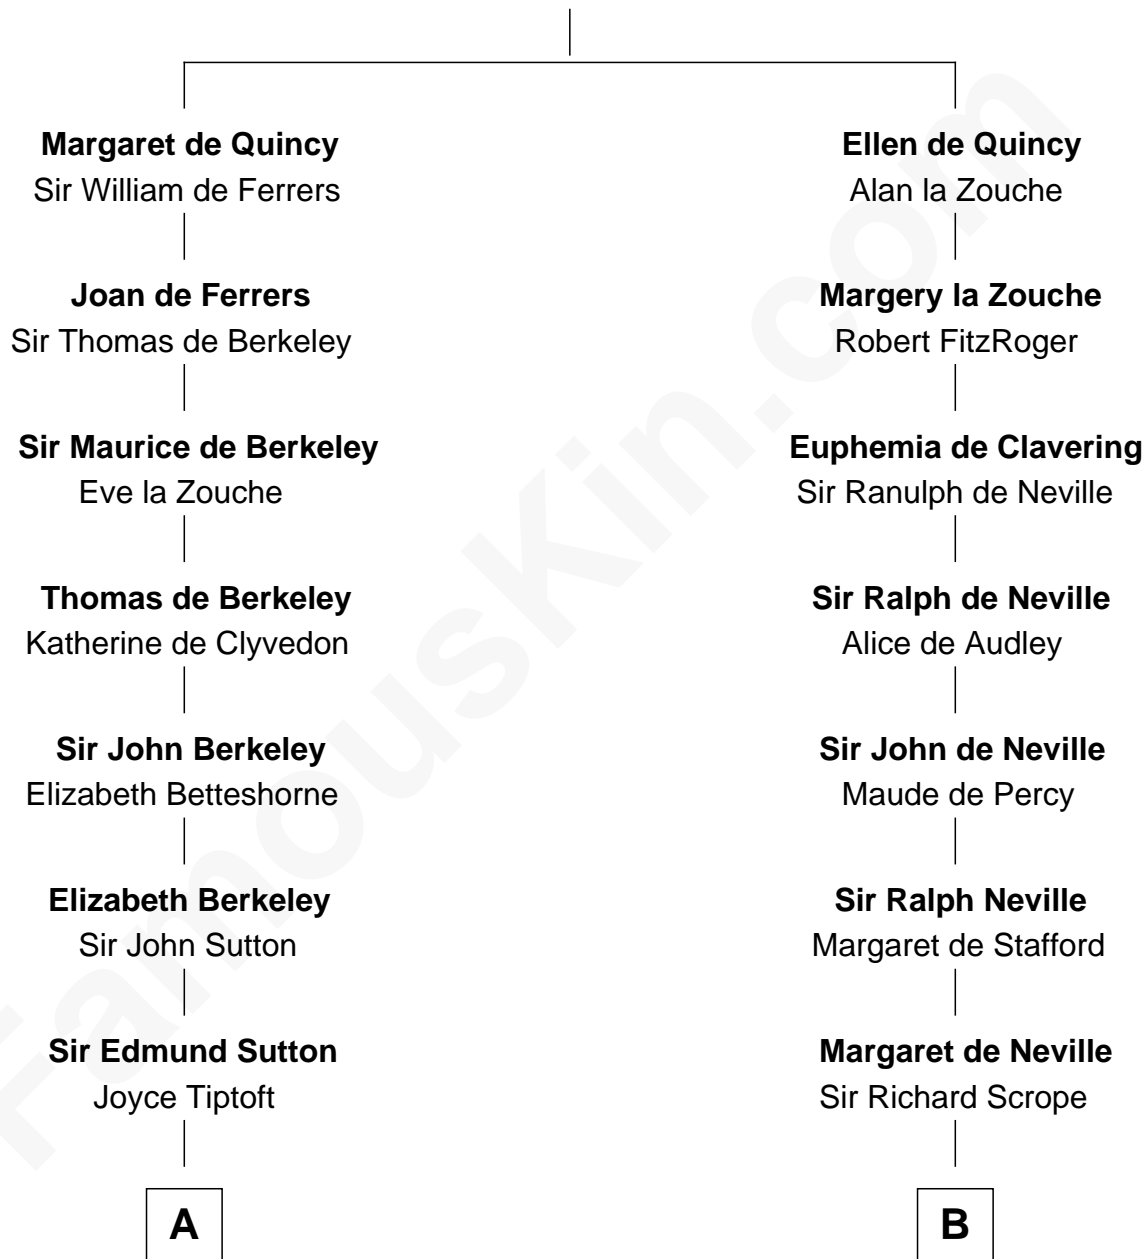

FamousKin.com Relationship Chart of

Dick Clark

Radio and TV Host

17th cousin 4 times removed of

James Madison

4th U.S. President

Sir Roger de Quincy

Helen of Galloway

C

—
Julia H. Mudge

George Barnard

—
George Barnard

Jane Sophia Fuller

—
Charles Fuller Barnard

Anna May Aldridge

—
Julia Fuller Barnard