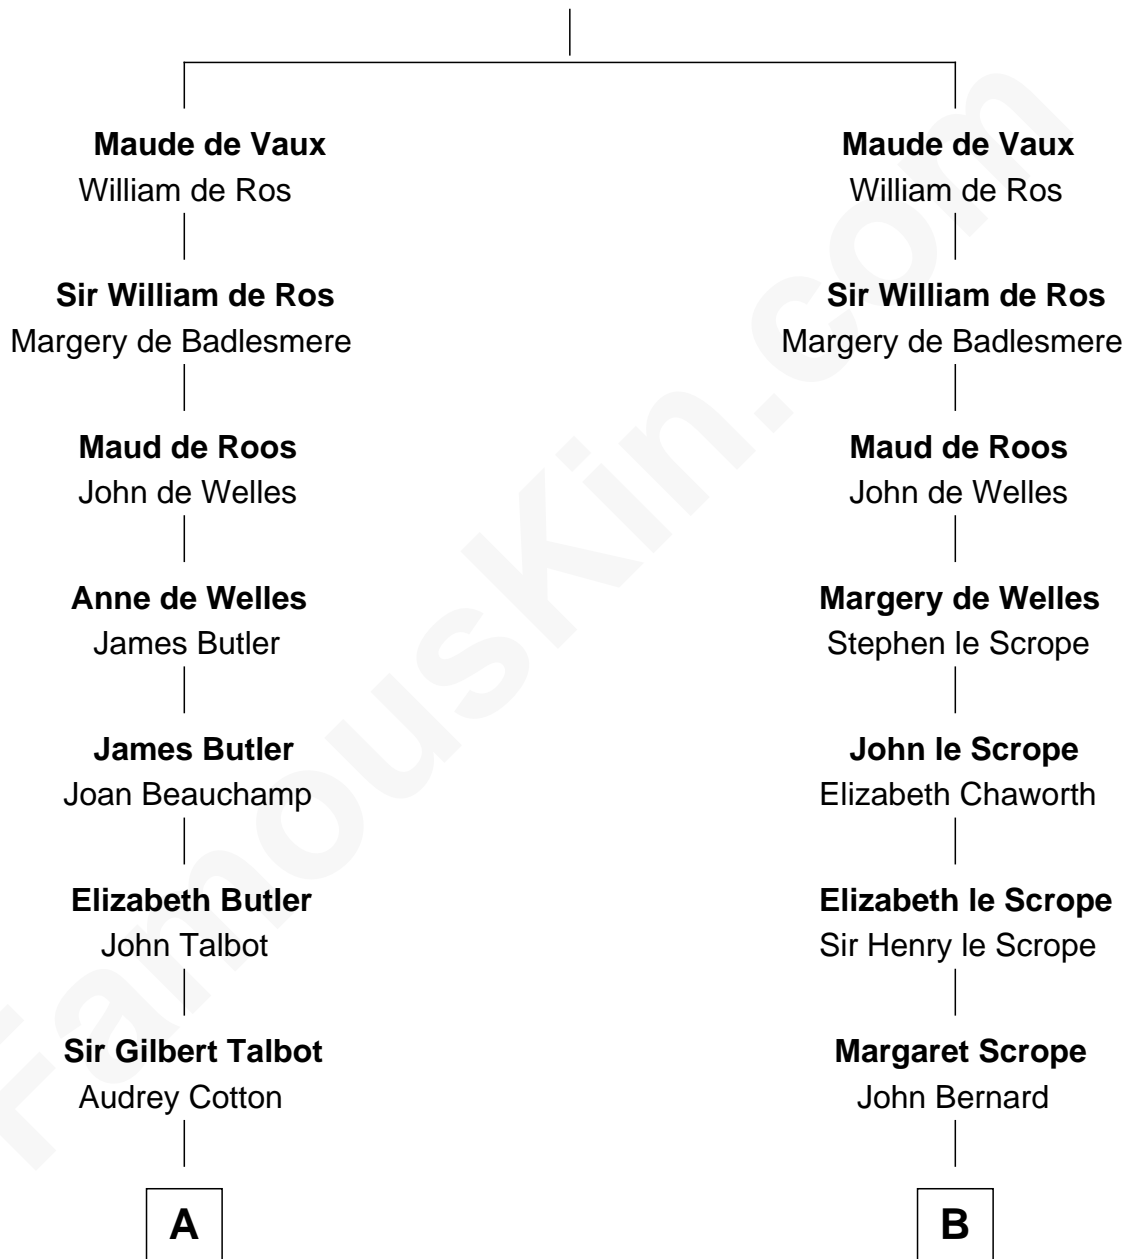

FamousKin.com Relationship Chart of

Dick Clark

Radio and TV Host

15th cousin 6 times removed of

James Madison

4th U.S. President

John de Vaux

C

—
Julia H. Mudge

George Barnard

—
George Barnard

Jane Sophia Fuller

—
Charles Fuller Barnard

Anna May Aldridge

—
Julia Fuller Barnard

Richard Augustus Clark